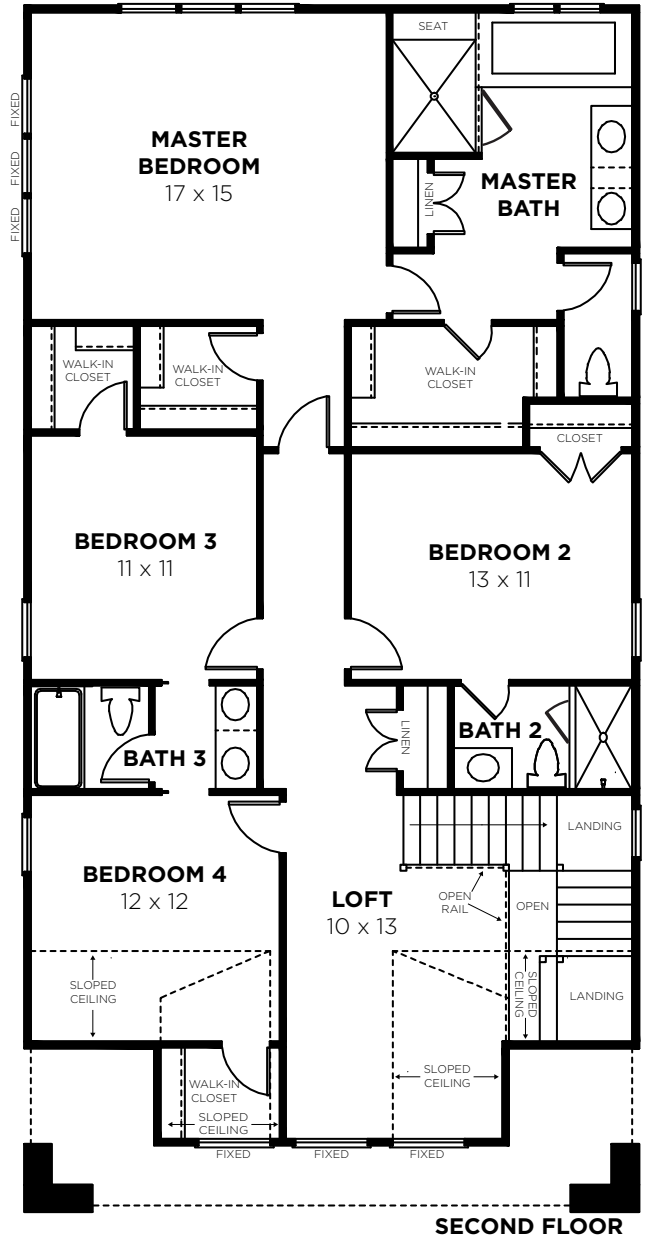

2962 A

Bedrooms	4
Bathrooms	3.5
1st Floor	1366 sq. ft.
2nd Floor	1596 sq. ft.
Total Heated	2962 sq. ft.

2962 A

2962 B

Bedrooms	4
Bathrooms	3.5
1st Floor	1366 sq. ft.
2nd Floor	1596 sq. ft.
Total Heated	2962 sq. ft.

2962 B

3237 A

Bedrooms	5
Bathrooms	3.5
1st Floor	1609 sq. ft.
2nd Floor	1628 sq. ft.
Total Heated	3237 sq. ft.

3237 A

3253 A

Bedrooms	5
Bathrooms	3.5
1st Floor	1647 sq. ft.
2nd Floor	1606 sq. ft.
Total Heated	3253 sq. ft.

3253 A

2860 A

Bedrooms	4
Bathrooms	3.5
1st Floor	1331 sq. ft.
2nd Floor	1547 sq. ft.
Total Heated	2878 sq. ft.

January 16, 2015 5:20 PM

2860 A