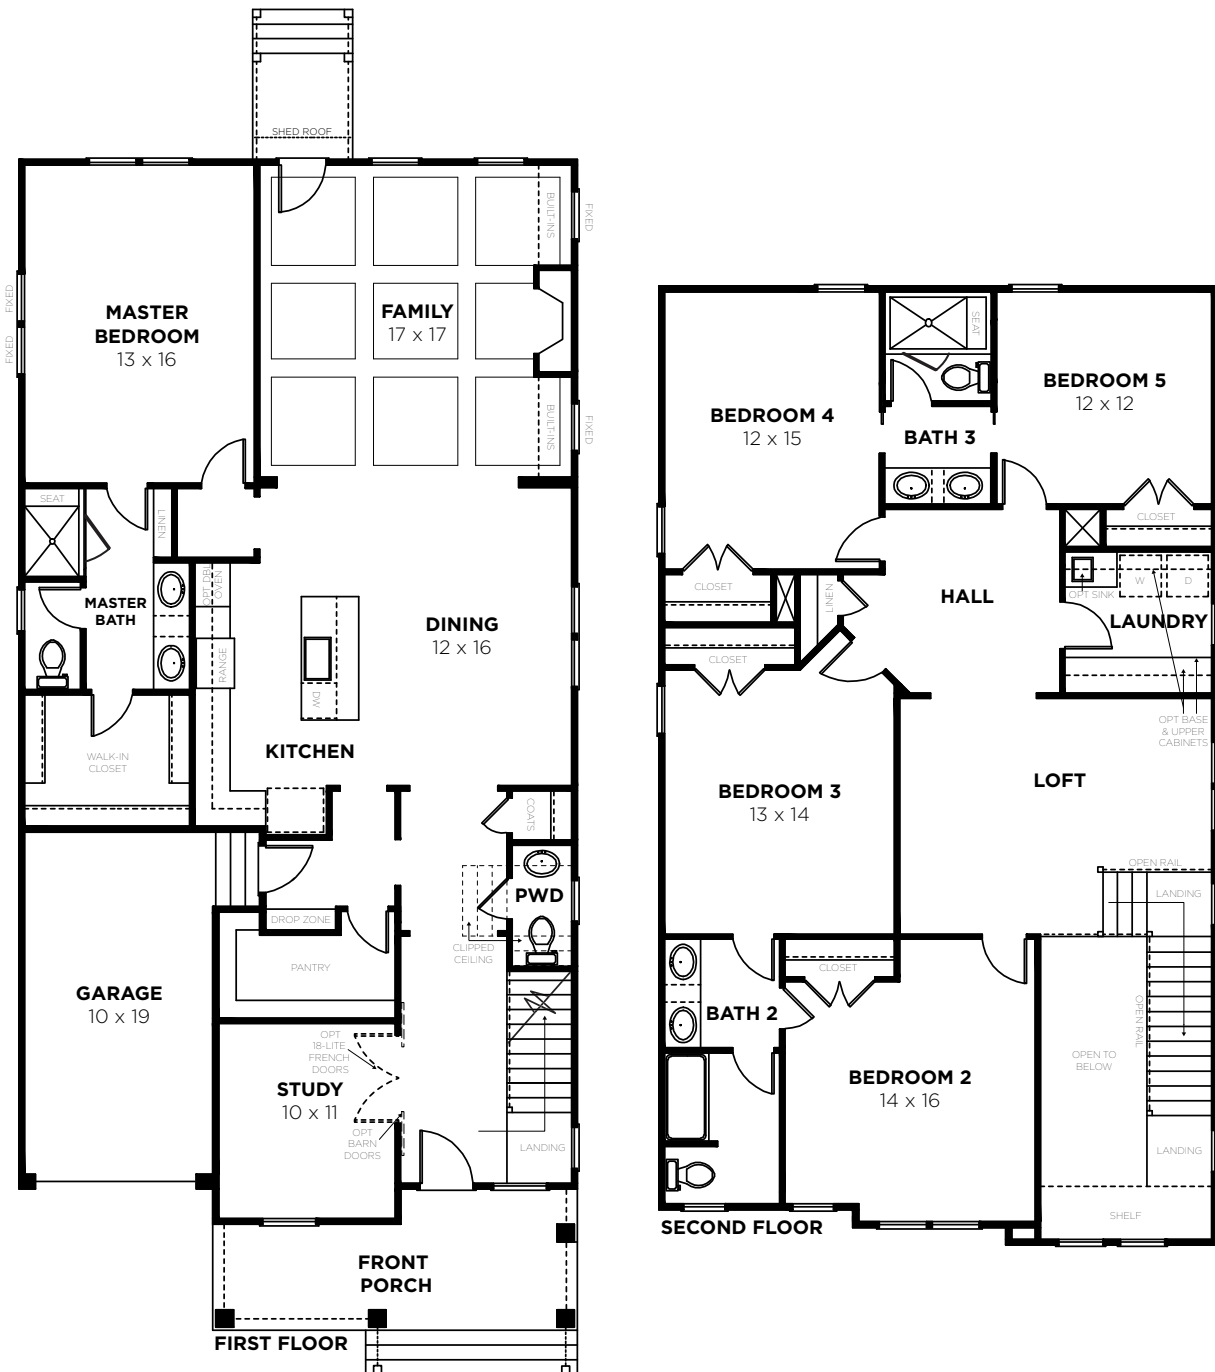

2962 A

Bedrooms	4
Bathrooms	3.5
1st Floor	1366 sq. ft.
2nd Floor	1596 sq. ft.
Total Heated	2962 sq. ft.

2962 A

2962 B

Bedrooms	4
Bathrooms	3.5
1st Floor	1366 sq. ft.
2nd Floor	1596 sq. ft.
Total Heated	2962 sq. ft.

2962 B

3237 A

Bedrooms	5
Bathrooms	3.5
1st Floor	1609 sq. ft.
2nd Floor	1628 sq. ft.
Total Heated	3237 sq. ft.

3237 A

3253 A

Bedrooms	5
Bathrooms	3.5
1st Floor	1647 sq. ft.
2nd Floor	1606 sq. ft.
Total Heated	3253 sq. ft.

3253 A

2860 A

Bedrooms	4
Bathrooms	3.5
1st Floor	1331 sq. ft.
2nd Floor	1547 sq. ft.
Total Heated	2878 sq. ft.

January 16, 2015 5:20 PM

2860 A