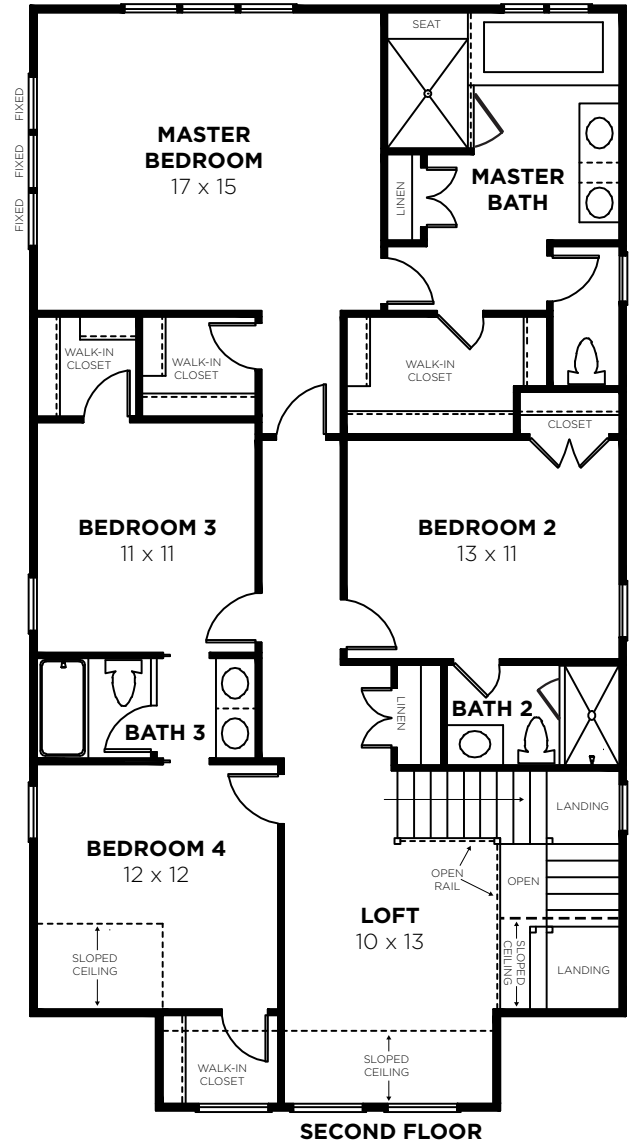

2962 A

Bedrooms	4
Bathrooms	3.5
1st Floor	1366 sq. ft.
2nd Floor	1596 sq. ft.
Total Heated	2962 sq. ft.

2962 A

2962 B

Bedrooms	4
Bathrooms	3.5
1st Floor	1366 sq. ft.
2nd Floor	1596 sq. ft.
Total Heated	2962 sq. ft.

2962 B

3237 A

Bedrooms	5
Bathrooms	3.5
1st Floor	1609 sq. ft.
2nd Floor	1628 sq. ft.
Total Heated	3237 sq. ft.

3237 A

3253 A

Bedrooms	5
Bathrooms	3.5
1st Floor	1647 sq. ft.
2nd Floor	1606 sq. ft.
Total Heated	3253 sq. ft.

3253 A

2860 A

Bedrooms	4
Bathrooms	3.5
1st Floor	1331 sq. ft.
2nd Floor	1547 sq. ft.
Total Heated	2878 sq. ft.

January 16, 2015 5:20 PM

2860 A