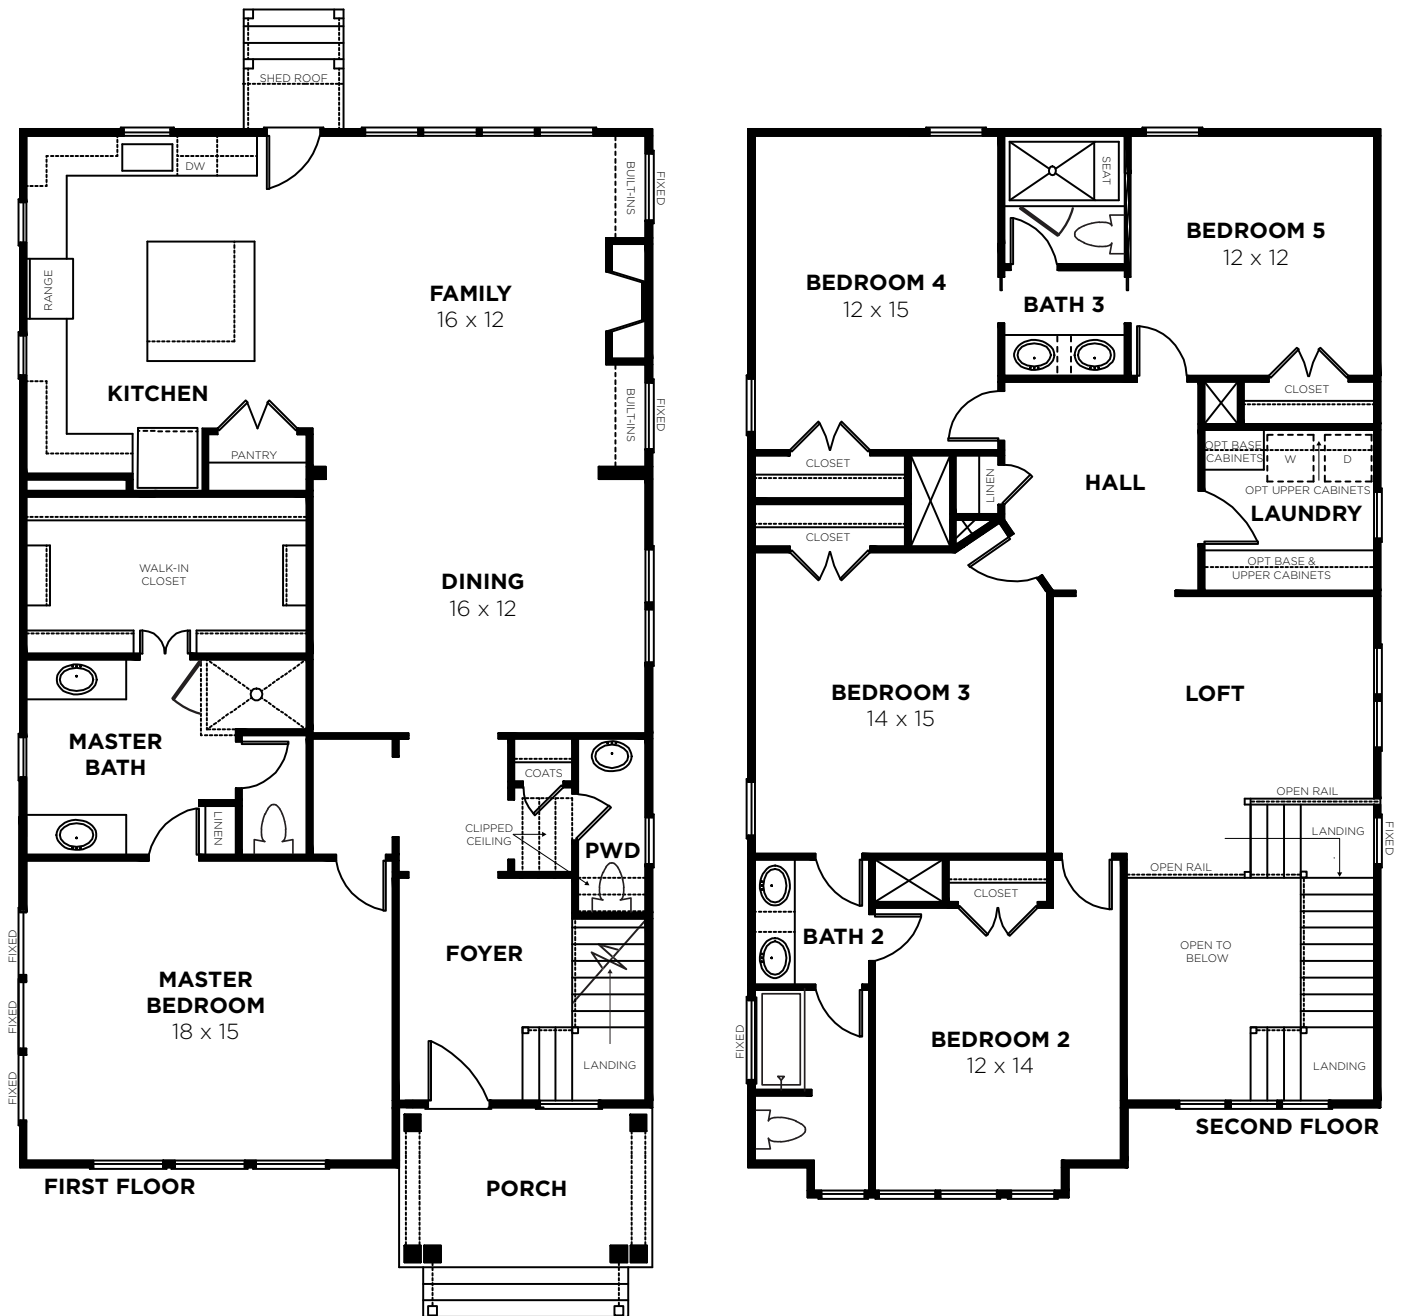

2962 A

Bedrooms	4
Bathrooms	3.5
1st Floor	1366 sq. ft.
2nd Floor	1596 sq. ft.
Total Heated	2962 sq. ft.

2962 A

2962 B

Bedrooms	4
Bathrooms	3.5
1st Floor	1366 sq. ft.
2nd Floor	1596 sq. ft.
Total Heated	2962 sq. ft.

2962 B

3237 A

Bedrooms	5
Bathrooms	3.5
1st Floor	1609 sq. ft.
2nd Floor	1628 sq. ft.
Total Heated	3237 sq. ft.

3237 A

3253 A

Bedrooms	5
Bathrooms	3.5
1st Floor	1647 sq. ft.
2nd Floor	1606 sq. ft.
Total Heated	3253 sq. ft.

3253 A

2860 A

Bedrooms	4
Bathrooms	3.5
1st Floor	1331 sq. ft.
2nd Floor	1547 sq. ft.
Total Heated	2878 sq. ft.

January 16, 2015 5:20 PM

2860 A