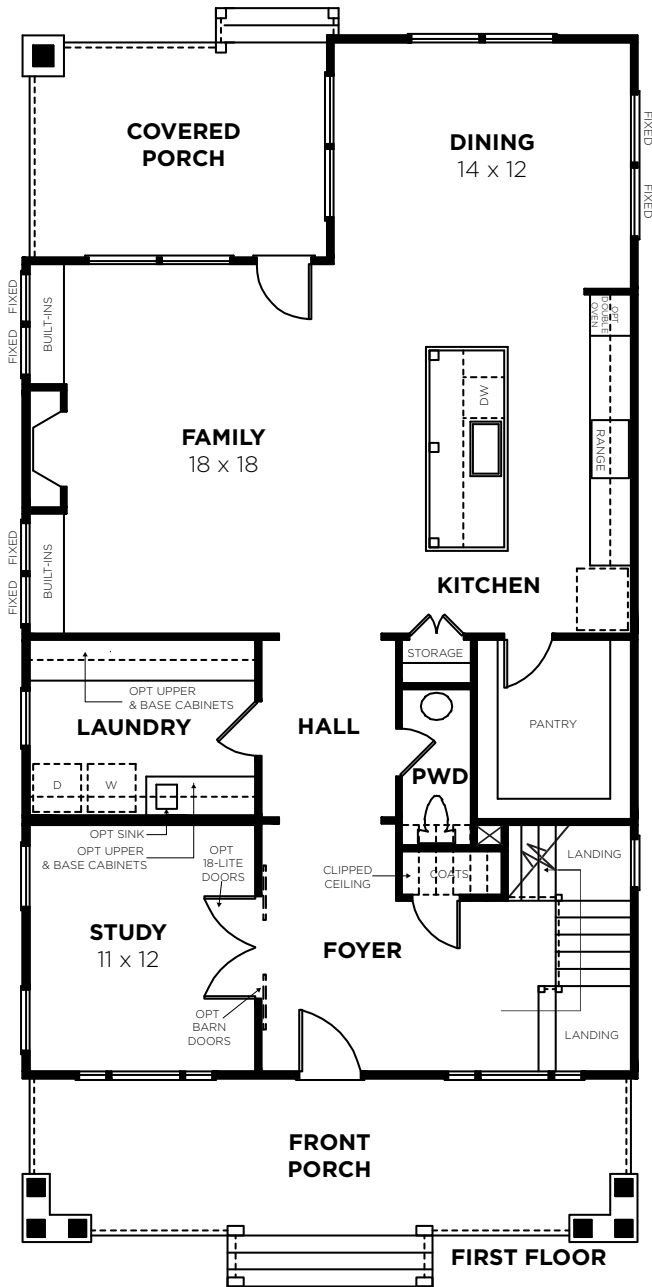

2962 A

Bedrooms	4
Bathrooms	3.5
1st Floor	1366 sq. ft.
2nd Floor	1596 sq. ft.
Total Heated	2962 sq. ft.

2962 A

2962 B

Bedrooms	4
Bathrooms	3.5
1st Floor	1366 sq. ft.
2nd Floor	1596 sq. ft.
Total Heated	2962 sq. ft.

2962 B

3237 A

Bedrooms	5
Bathrooms	3.5
1st Floor	1609 sq. ft.
2nd Floor	1628 sq. ft.
Total Heated	3237 sq. ft.

3237 A

3253 A

Bedrooms	5
Bathrooms	3.5
1st Floor	1647 sq. ft.
2nd Floor	1606 sq. ft.
Total Heated	3253 sq. ft.

3253 A

2860 A

Bedrooms	4
Bathrooms	3.5
1st Floor	1331 sq. ft.
2nd Floor	1547 sq. ft.
Total Heated	2878 sq. ft.

January 16, 2015 5:20 PM

2860 A