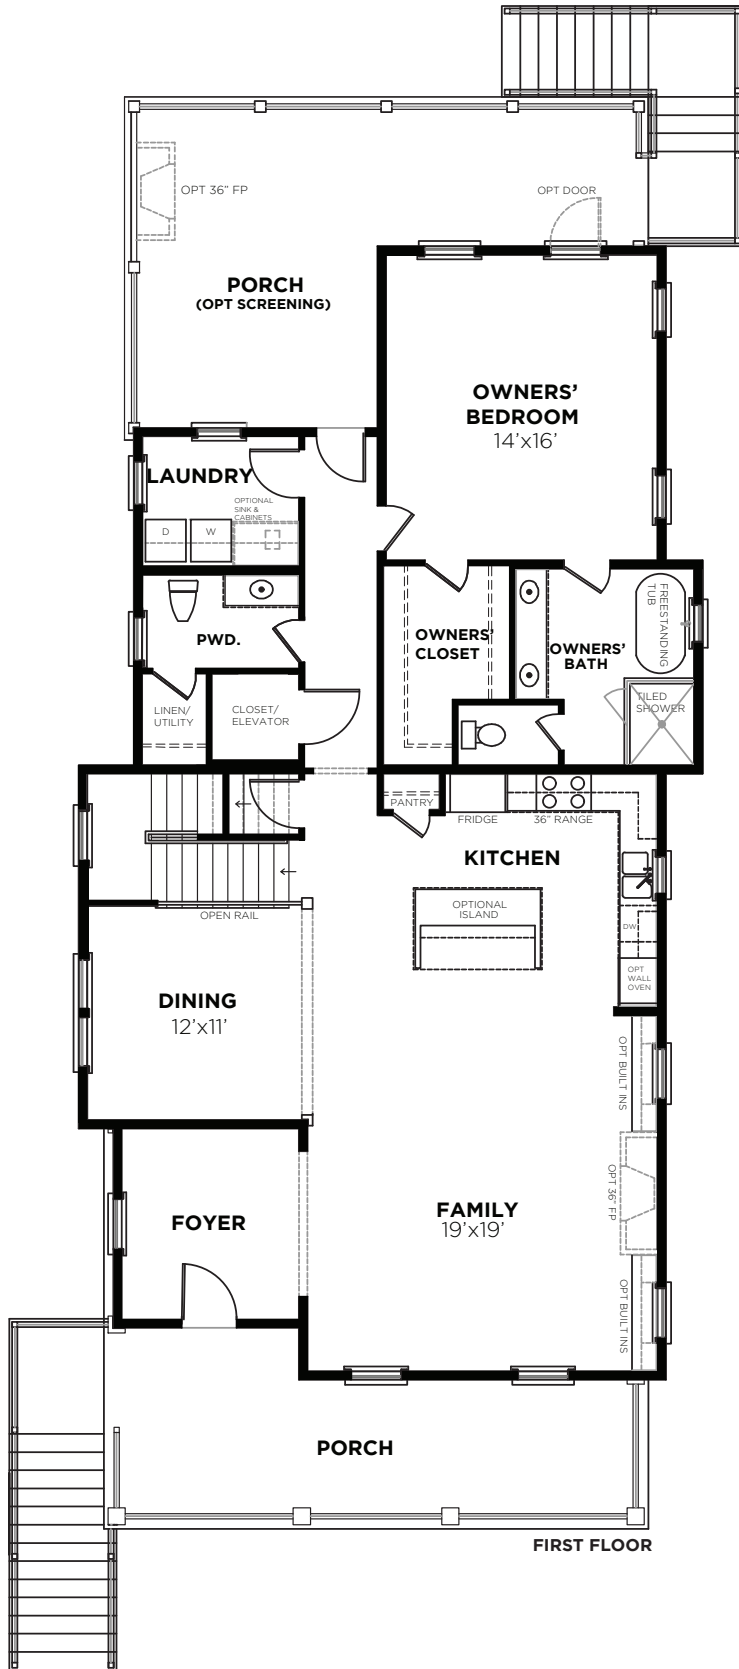

Bedrooms	4
Bathrooms	3.5
First Floor	1,683 sq. ft.
Second Floor	1,389 sq. ft.
Total Heated	3,072 sq. ft.

SECOND FLOOR THE GLASSWING-C 1/29/26