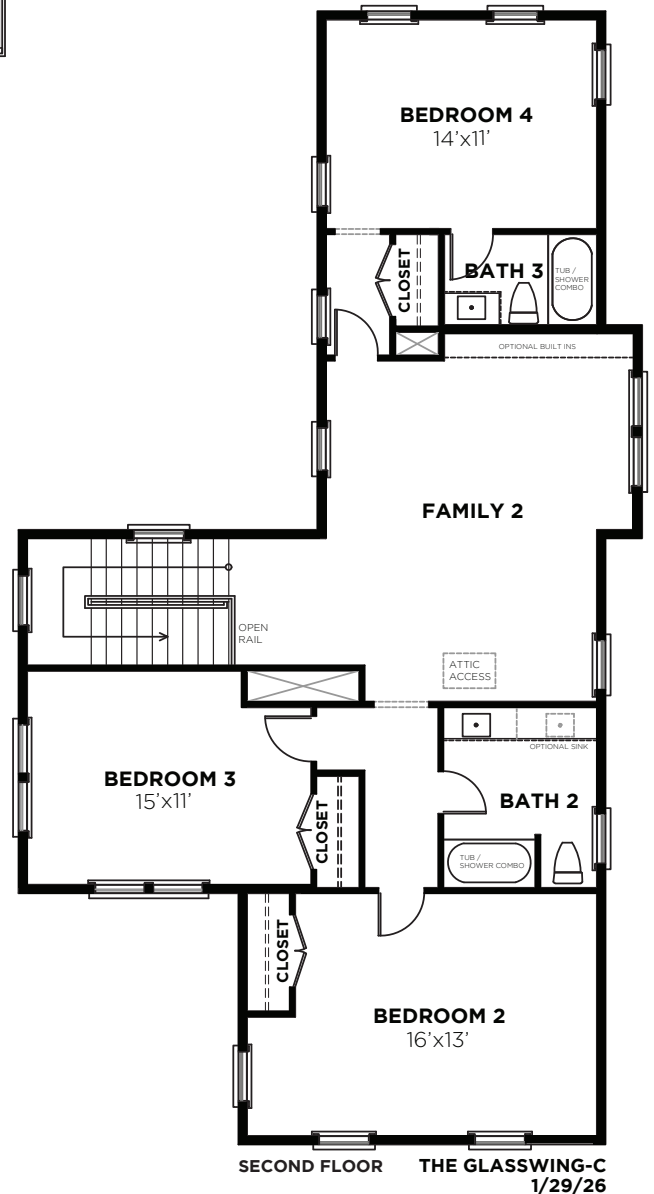

Bedrooms	4
Bathrooms	3.5
First Floor	1,683 sq. ft.
Second Floor	1,389 sq. ft.
Total Heated	3,072 sq. ft.

SECOND FLOOR THE GLASSWING-C 1/29/26