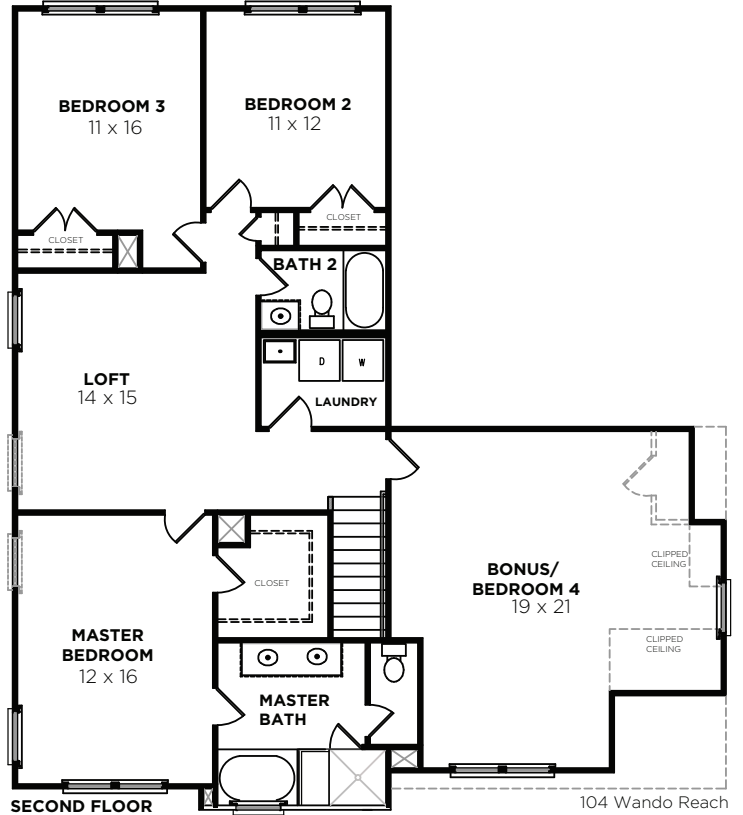

# 104 Wando Reach

Rendering Shows Standard 16' Door - 104 Wando Reach Includes Two Single Garage Doors

<b>Bedrooms</b>	3/4
<b>Bathrooms</b>	2.5
<b>1st Floor</b>	938 sq. ft.
<b>2nd Floor</b>	1192 sq. ft.
<b>Opt Bonus/Bedroom 4</b>	363 sq. ft.
<b>Total Heated</b>	2493 sq. ft.

# 104 Wando Reach

104 Wando Reach  
9/13/2017