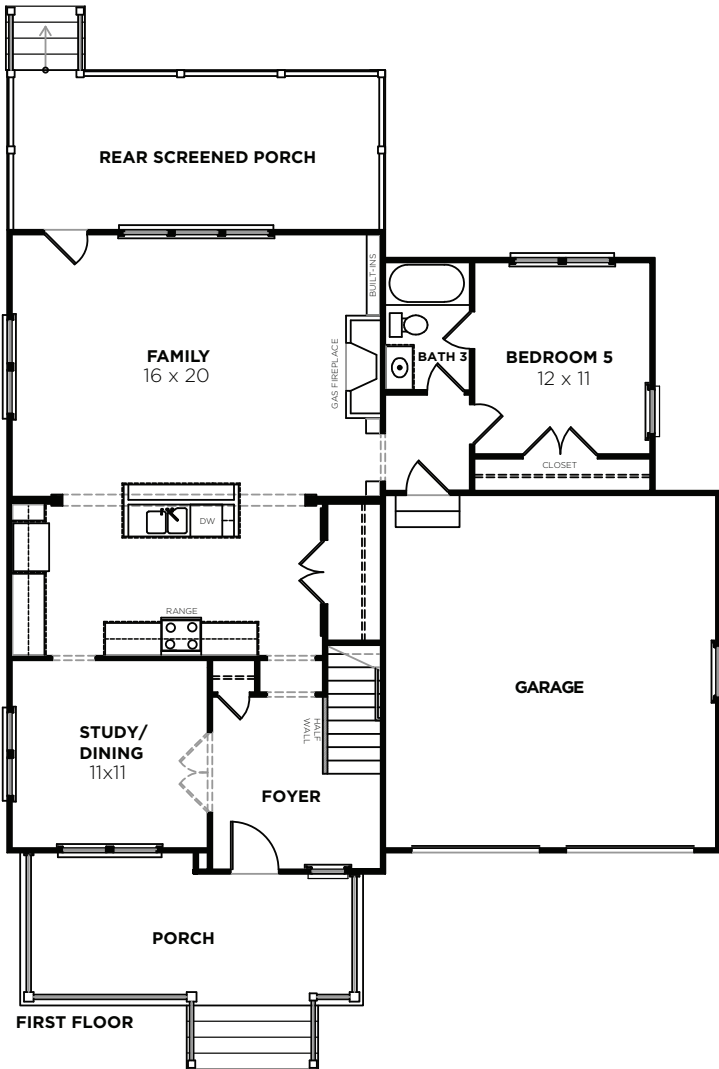

# 104 Wando Reach

Rendering Shows Standard 16' Door - 104 Wando Reach Includes Two Single Garage Doors

<b>Bedrooms</b>	3/4
<b>Bathrooms</b>	2.5
<b>1st Floor</b>	938 sq. ft.
<b>2nd Floor</b>	1192 sq. ft.
<b>Opt Bonus/Bedroom 4</b>	363 sq. ft.
<b>Total Heated</b>	2493 sq. ft.

# 104 Wando Reach

104 Wando Reach  
9/13/2017