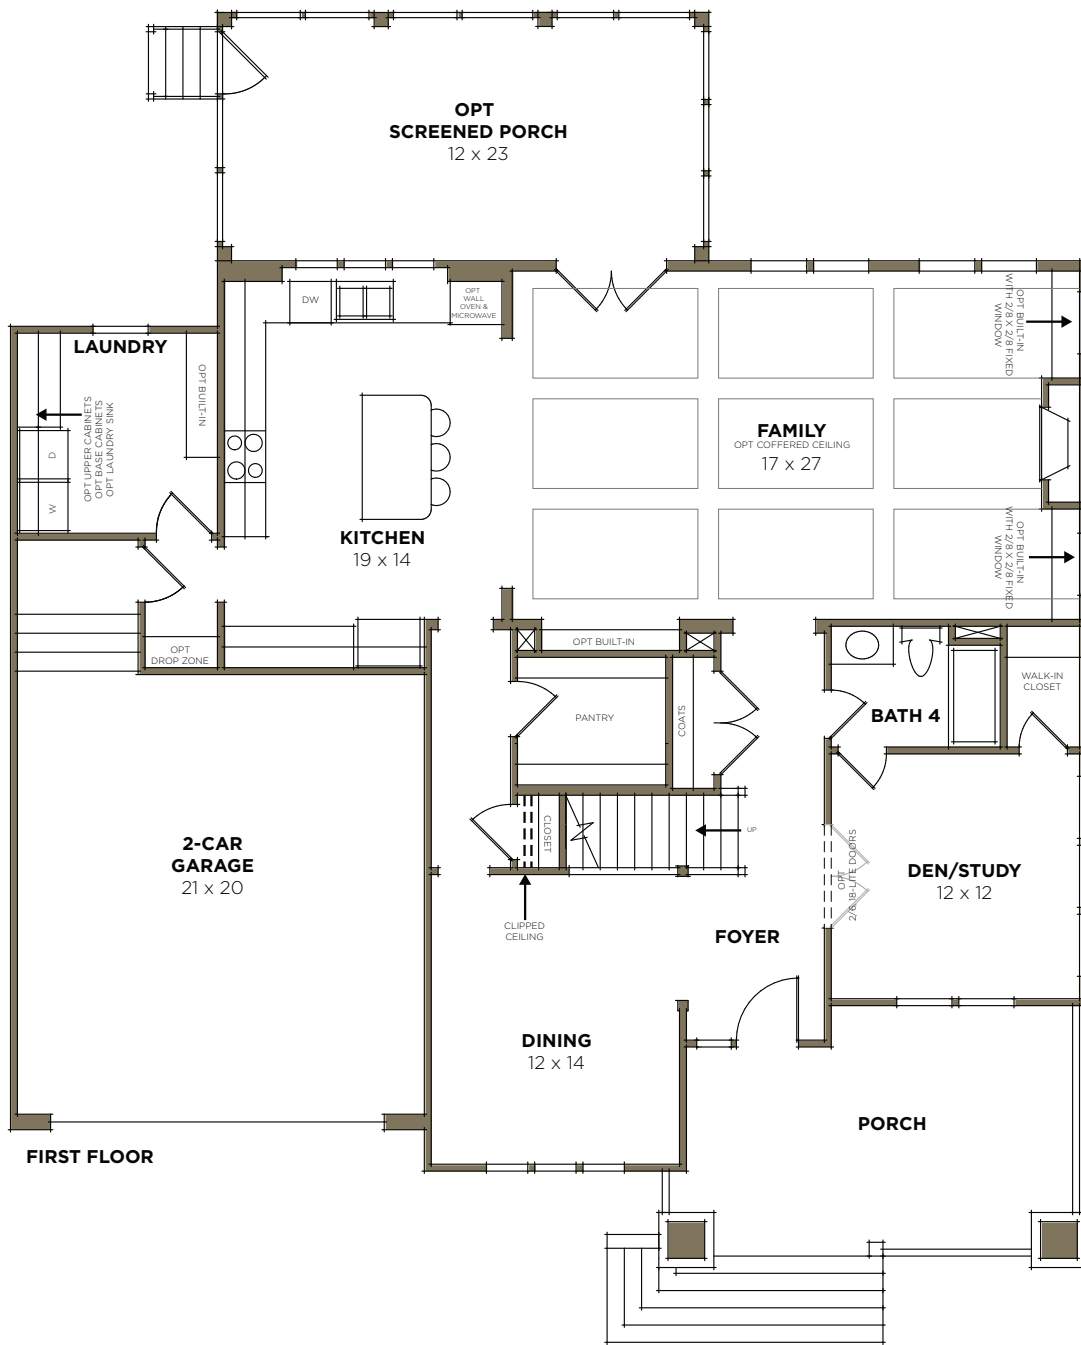

10729 FRUITLAND ROAD

Bedrooms	5
Bathrooms	4.5
1st Floor	1595 sq. ft.
2nd Floor	1994 sq. ft.
Total Heated	3589 sq. ft.

10729 FRUITLAND ROAD

10729 FRUITLAND ROAD