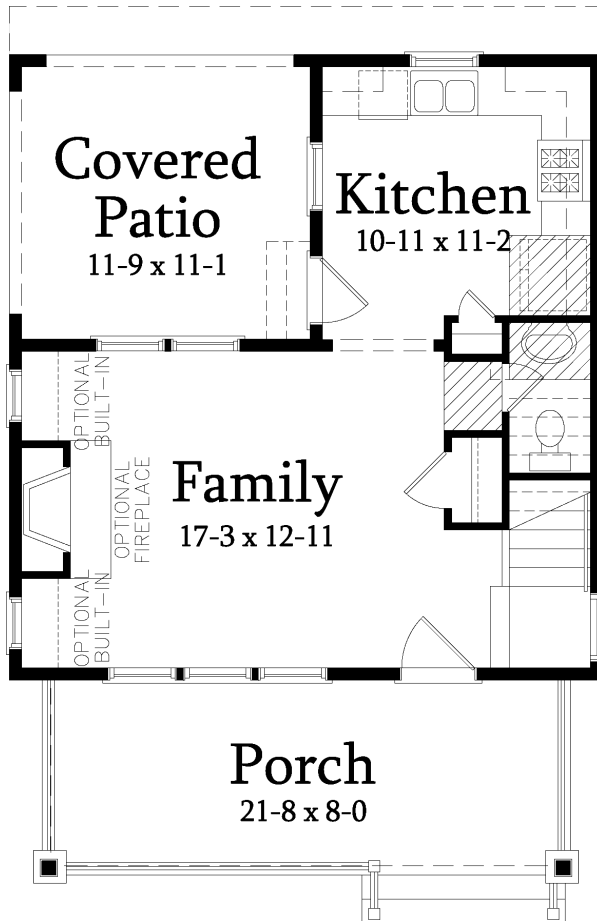

SAUSSY BURBANK  
BEAUTIFUL - TIMELESS - CRAFTSMANSHIP

ASHBY I

3 Bedroom / 2.5 Bath  
Heated SF: 1100

1100-1

*All plans, dimensions, details, and renderings are approximate and subject to change. Illustration may not represent finished details.*

SAUSSY BURBANK

BEAUTIFUL - TIMELESS - CRAFTSMANSHIP

ASHBY I

3 Bedroom / 2.5 Bath

Heated SF: 1100

FIRST FLOOR

SECOND FLOOR

1100-I

kdkdesign

All plans, dimensions, details, and renderings are approximate and subject to change. Illustration may not represent finished details. 11/2015