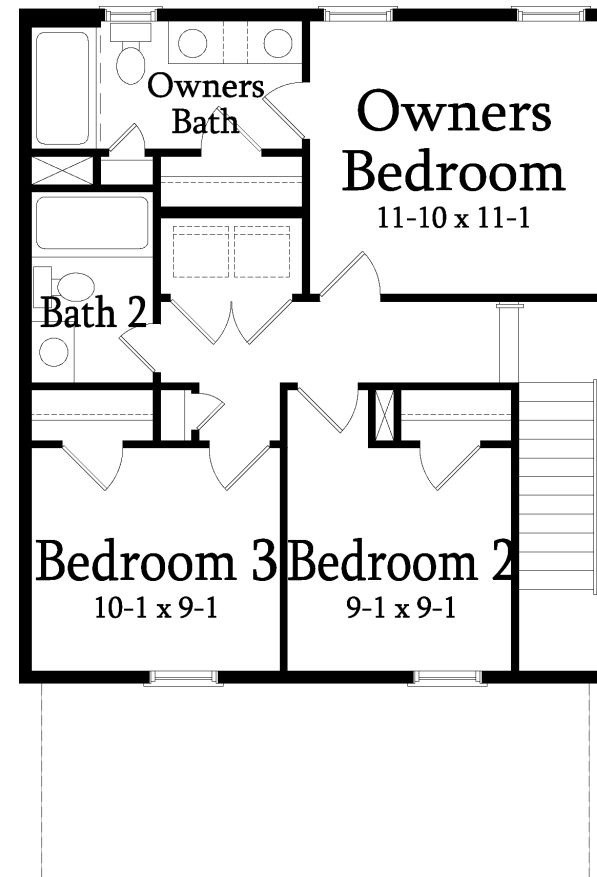

SAUSSY BURBANK  
BEAUTIFUL - TIMELESS - CRAFTSMANSHIP

ASHBY I

3 Bedroom / 2.5 Bath  
Heated SF: 1100

1100-1

*All plans, dimensions, details, and renderings are approximate and subject to change. Illustration may not represent finished details.*

SAUSSY BURBANK

BEAUTIFUL - TIMELESS - CRAFTSMANSHIP

ASHBY I

3 Bedroom / 2.5 Bath

Heated SF: 1100

FIRST FLOOR

SECOND FLOOR

1100-I