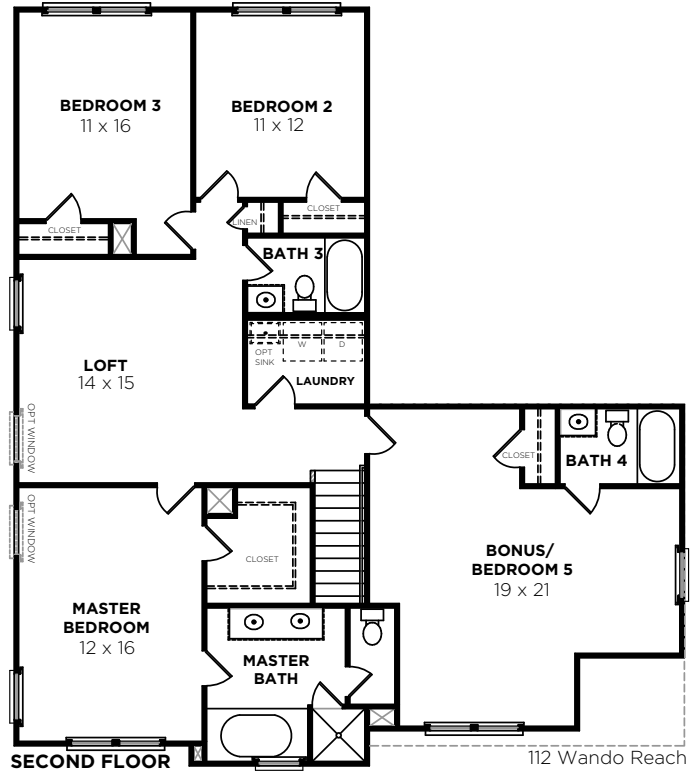

\$535,900

Bedrooms	4/5
Bathrooms	4
1st Floor	1190 sq. ft.
2nd Floor	1597 sq. ft.
Total Heated	2787 sq. ft.

JIMMY NORTHRUP

843-906-6195

jnorthrup@carolinaone.com

112 Wando Reach
12/5/17