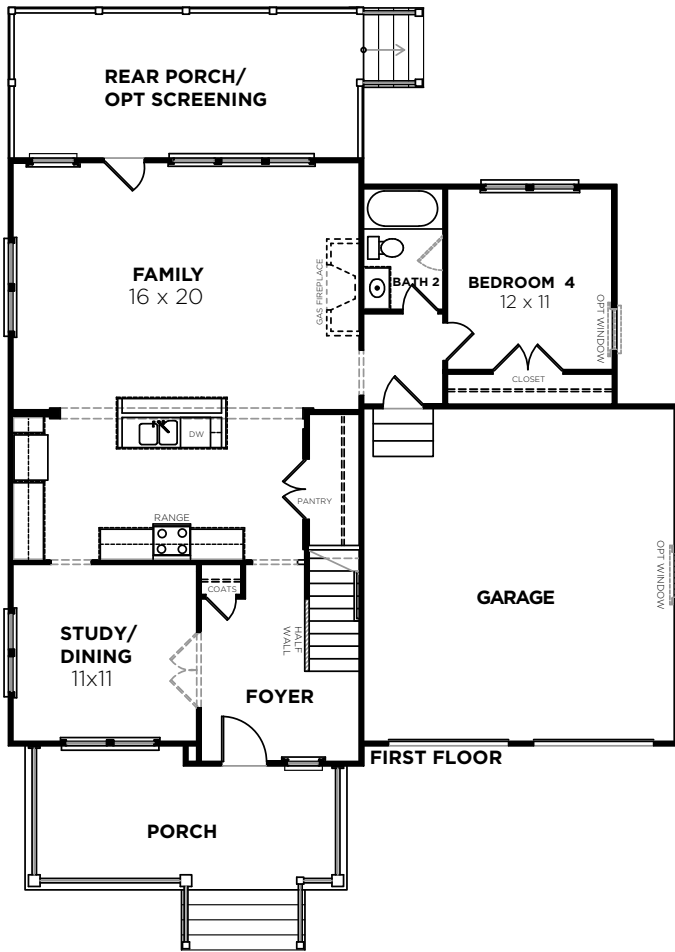

\$535,900

Bedrooms	4/5
Bathrooms	4
1st Floor	1190 sq. ft.
2nd Floor	1597 sq. ft.
Total Heated	2787 sq. ft.

JIMMY NORTHRUP

843-906-6195

jnorthrup@carolinaone.com

112 Wando Reach
12/5/17