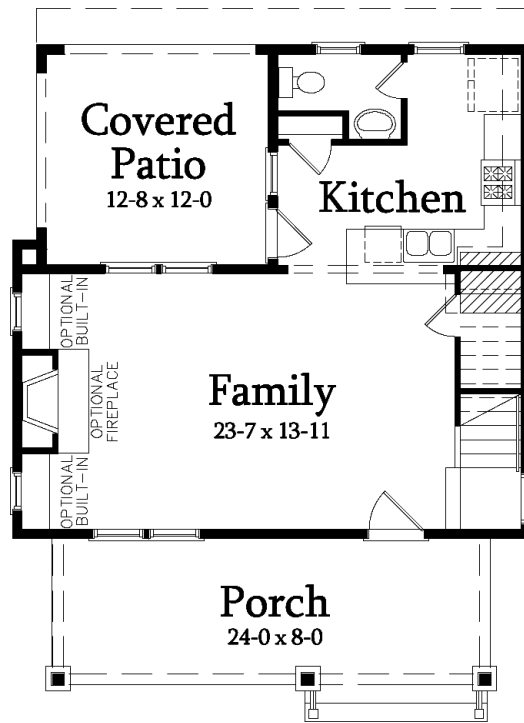

SAUSSY BURBANK
BEAUTIFUL - TIMELESS - CRAFTSMANSHIP

BOWEN D

3 Bedroom / 2.5 Bath
Heated SF: 1349

1350-D

All plans, dimensions, details, and renderings are approximate and subject to change. Illustration may not represent finished details.

SAUSSY BURBANK

BEAUTIFUL - TIMELESS - CRAFTSMANSHIP

BOWEN D

3 Bedroom / 2.5 Bath

Heated SF: 1349

FIRST FLOOR

SECOND FLOOR

1350-D

kdkdesign

All plans, dimensions, details, and renderings are approximate and subject to change. Illustration may not represent finished details. 10/2016