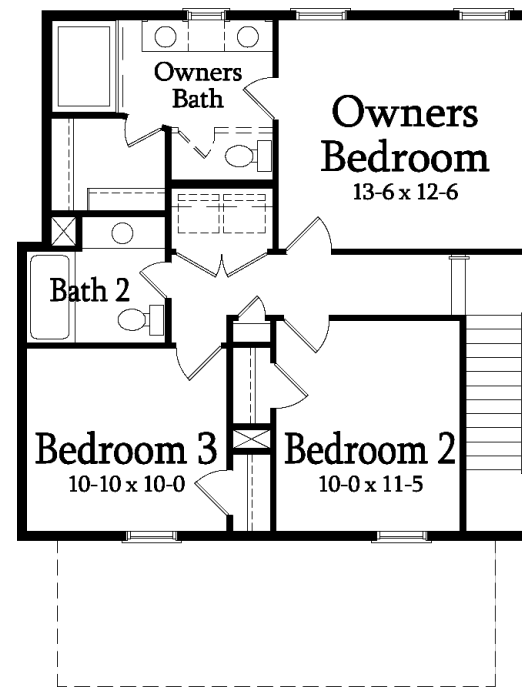

SAUSSY BURBANK
BEAUTIFUL - TIMELESS - CRAFTSMANSHIP

BOWEN D

3 Bedroom / 2.5 Bath
Heated SF: 1349

1350-D

All plans, dimensions, details, and renderings are approximate and subject to change. Illustration may not represent finished details.

SAUSSY BURBANK

BEAUTIFUL - TIMELESS - CRAFTSMANSHIP

BOWEN D

3 Bedroom / 2.5 Bath

Heated SF: 1349

FIRST FLOOR

SECOND FLOOR

1350-D

kdkdesign

All plans, dimensions, details, and renderings are approximate and subject to change. Illustration may not represent finished details. 10/2016