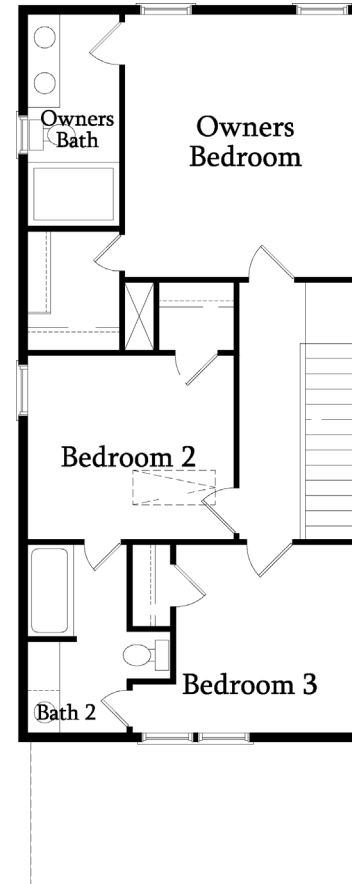

SAUSSY BURBANK
BEAUTIFUL - TIMELESS - CRAFTSMANSHIP

HARPER A

3 Bedroom / 2.5 Bath
Heated SF: 1405

1405-A

All plans, dimensions, details, and renderings are approximate and subject to change. Illustration may not represent finished details.

SAUSSY BURBANK

BEAUTIFUL - TIMELESS - CRAFTSMANSHIP

HARPER A

3 Bedroom / 2.5 Bath
Heated SF: 1405

FIRST FLOOR

SECOND FLOOR

1405-A

kdkdesign

All plans, dimensions, details, and renderings are approximate and subject to change. Illustration may not represent finished details. 2/2016