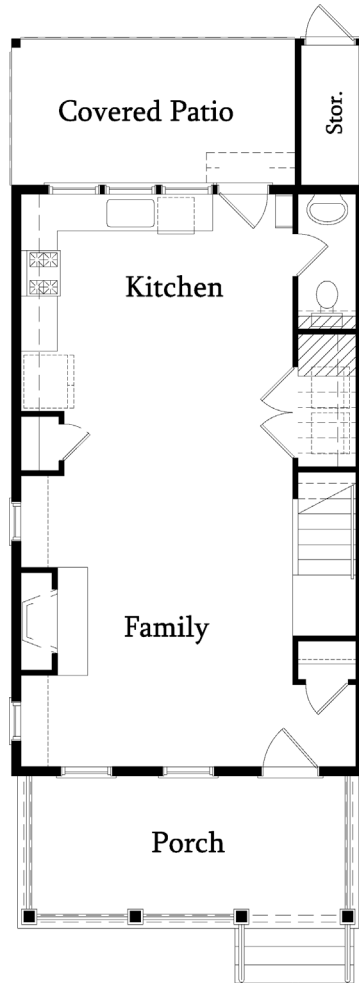

SAUSSY BURBANK
BEAUTIFUL - TIMELESS - CRAFTSMANSHIP

HARPER A

3 Bedroom / 2.5 Bath
Heated SF: 1405

1405-A

All plans, dimensions, details, and renderings are approximate and subject to change. Illustration may not represent finished details.

SAUSSY BURBANK

BEAUTIFUL - TIMELESS - CRAFTSMANSHIP

HARPER A

3 Bedroom / 2.5 Bath
Heated SF: 1405

FIRST FLOOR

SECOND FLOOR

1405-A

kdkdesign

All plans, dimensions, details, and renderings are approximate and subject to change. Illustration may not represent finished details. 2/2016