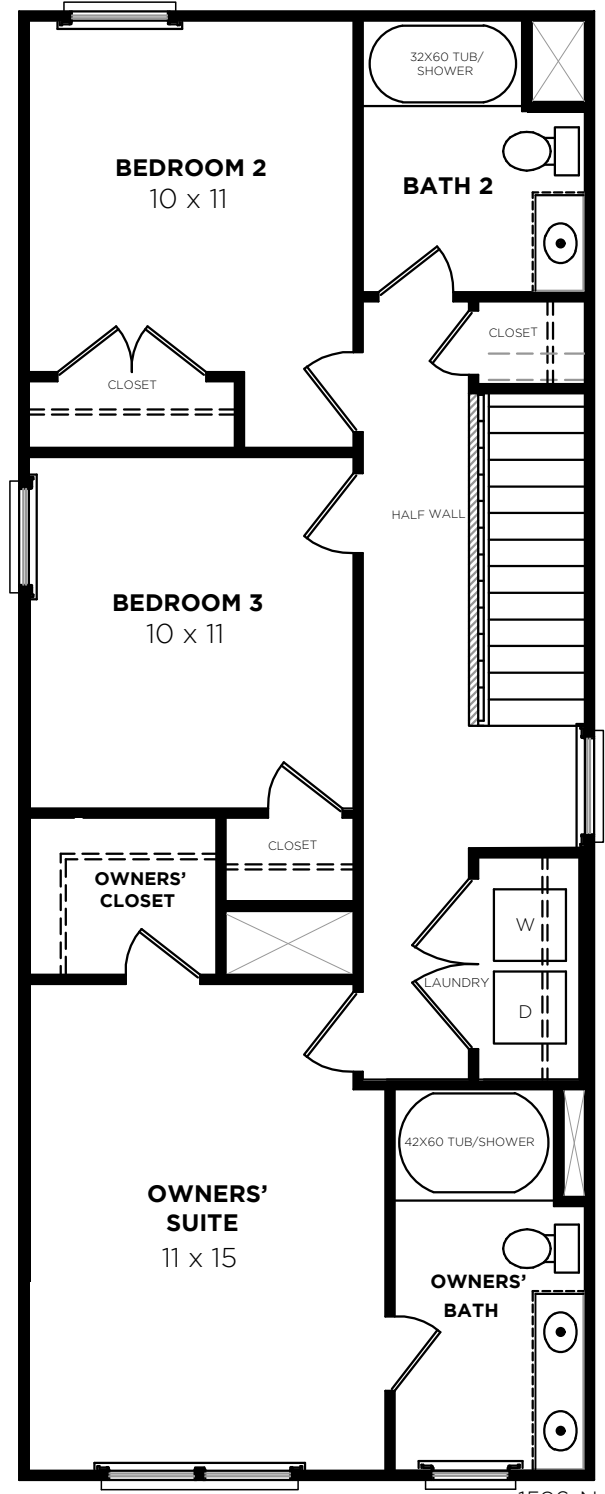

# Rowan N

\*OPTIONAL UPGRADES MAY BE SHOWN ON ARTISTS' RENDERING, SEE AGENT FOR DETAILS

Bedrooms	3
Bathrooms	2.5
First Floor	756 sq. ft.
Second Floor	828 sq. ft.
<b>Total Heated</b>	1,584 sq. ft.

# Rowan N

1586-N  
6/18/20