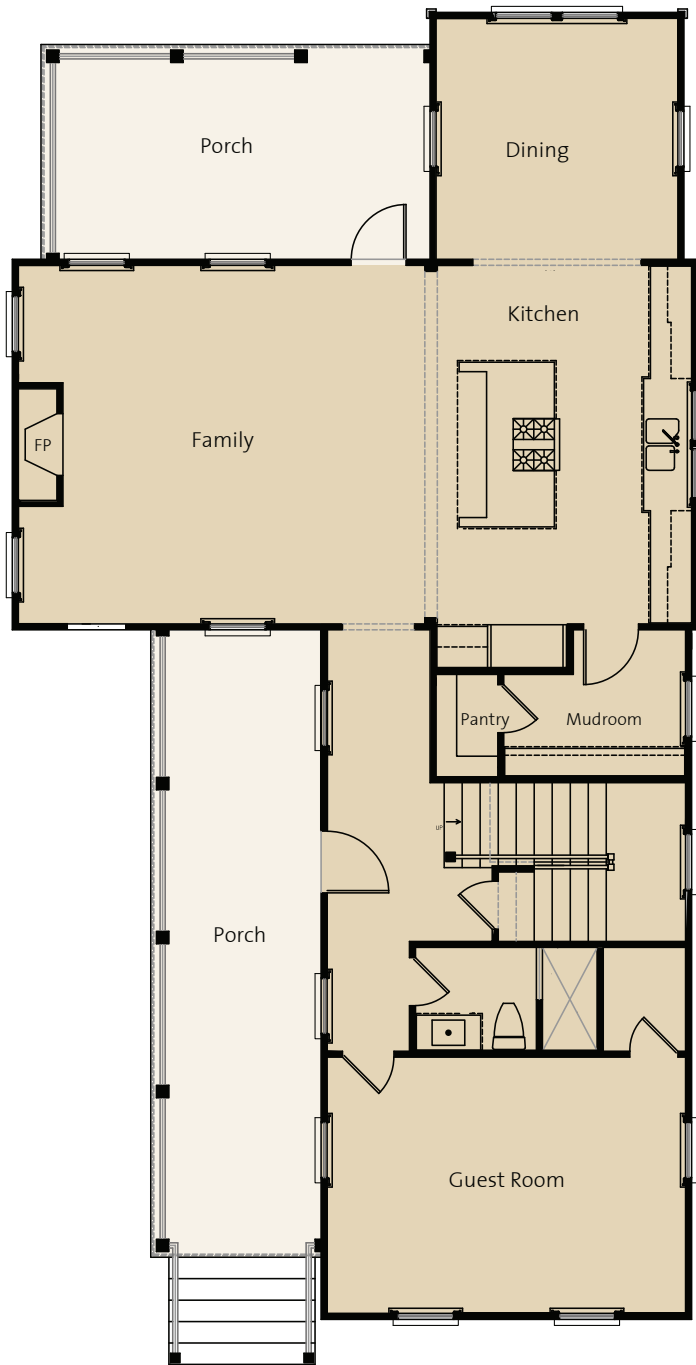

1688 Paradise Lake Drive

SAUSSY BURBANK
BEAUTIFUL - TIMELESS - CRAFTSMANSHIP

4 Bedrooms
3.5 Bath
1st Floor: 1,351 sq. ft.
2nd Floor: 1,351 sq. ft.
Total Heated: 2,702 sq. ft.

1688 Paradise Lake Drive

First Floor Plan

Second Floor Plan