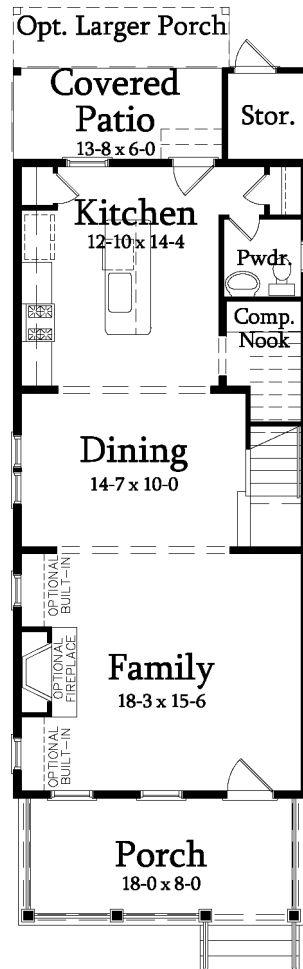

SAUSSY BURBANK  
BEAUTIFUL - TIMELESS - CRAFTSMANSHIP

STROWD A

3 Bedroom / 2.5 Bath  
Heated SF: 1740

1740-A

*All plans, dimensions, details, and renderings are approximate and subject to change. Illustration may not represent finished details.*

## STROWD A

3 Bedroom / 2.5 Bath  
Heated SF: 1740

FIRST FLOOR

SECOND FLOOR

1740-A

kdkdesign

All plans, dimensions, details, and renderings are approximate and subject to change. Illustration may not represent finished details. 10/2016