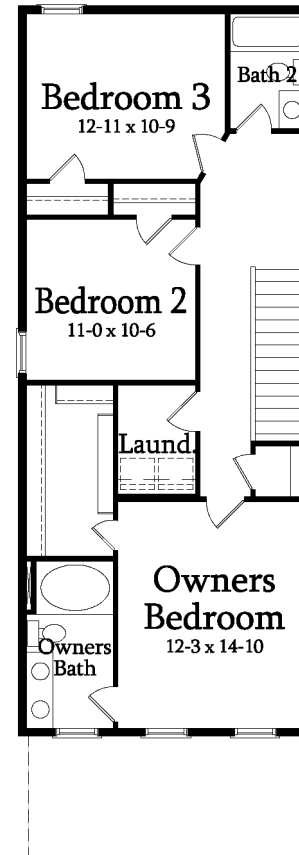

SAUSSY BURBANK  
BEAUTIFUL - TIMELESS - CRAFTSMANSHIP

STROWD A

3 Bedroom / 2.5 Bath  
Heated SF: 1740

1740-A

*All plans, dimensions, details, and renderings are approximate and subject to change. Illustration may not represent finished details.*

## STROWD A

3 Bedroom / 2.5 Bath  
Heated SF: 1740

FIRST FLOOR

SECOND FLOOR

1740-A

kdkdesign

All plans, dimensions, details, and renderings are approximate and subject to change. Illustration may not represent finished details. 10/2016