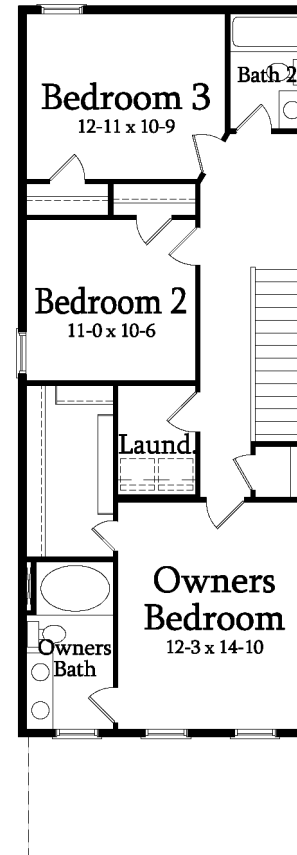

SAUSSY BURBANK  
BEAUTIFUL - TIMELESS - CRAFTSMANSHIP

STROWD B

3 Bedroom / 2.5 Bath  
Heated SF: 1740

1740-B

*All plans, dimensions, details, and renderings are approximate and subject to change. Illustration may not represent finished details.*

## STROWD B

3 Bedroom / 2.5 Bath  
Heated SF: 1740

FIRST FLOOR

SECOND FLOOR

1740-B

kdkdesign

All plans, dimensions, details, and renderings are approximate and subject to change. Illustration may not represent finished details. 2/2016