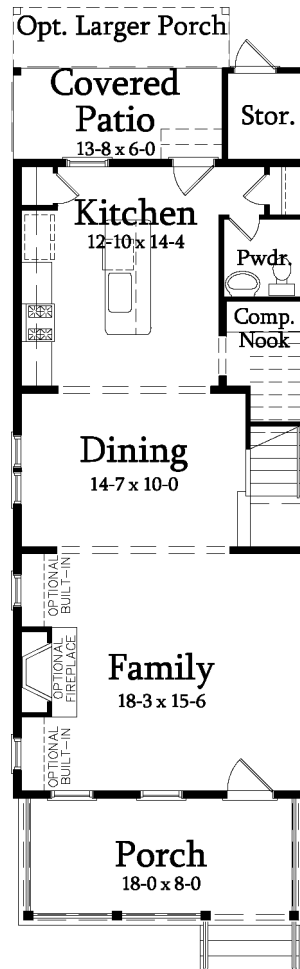

SAUSSY BURBANK  
BEAUTIFUL - TIMELESS - CRAFTSMANSHIP

STROWD B

3 Bedroom / 2.5 Bath  
Heated SF: 1740

1740-B

*All plans, dimensions, details, and renderings are approximate and subject to change. Illustration may not represent finished details.*

## STROWD B

3 Bedroom / 2.5 Bath  
Heated SF: 1740

FIRST FLOOR

SECOND FLOOR

1740-B

kdkdesign

All plans, dimensions, details, and renderings are approximate and subject to change. Illustration may not represent finished details. 2/2016