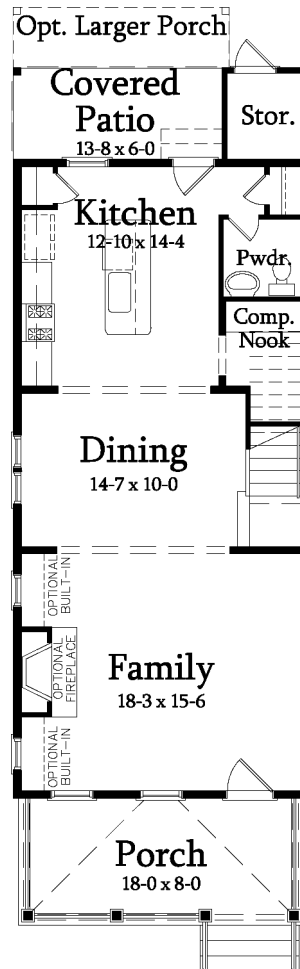

SAUSSY BURBANK
BEAUTIFUL - TIMELESS - CRAFTSMANSHIP

STROWD E

3 Bedroom / 2.5 Bath
Heated SF: 1740

1740-E

All plans, dimensions, details, and renderings are approximate and subject to change. Illustration may not represent finished details.

SAUSSY BURBANK

BEAUTIFUL - TIMELESS - CRAFTSMANSHIP

STROWD E

3 Bedroom / 2.5 Bath
Heated SF: 1740

FIRST FLOOR

SECOND FLOOR

1740-E

kdkdesign

All plans, dimensions, details, and renderings are approximate and subject to change. Illustration may not represent finished details. 2/2016