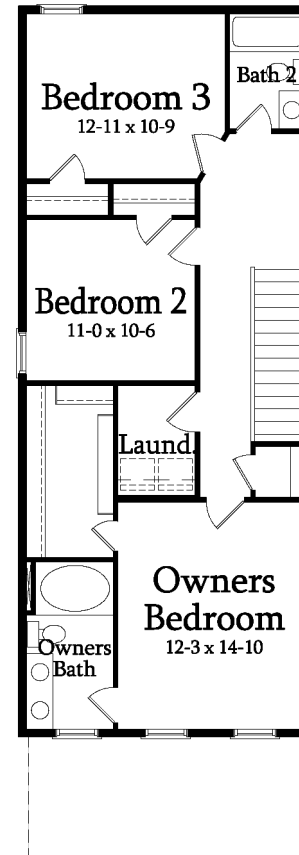

SAUSSY BURBANK
BEAUTIFUL - TIMELESS - CRAFTSMANSHIP

STROWD E

3 Bedroom / 2.5 Bath
Heated SF: 1740

1740-E

All plans, dimensions, details, and renderings are approximate and subject to change. Illustration may not represent finished details.

SAUSSY BURBANK

BEAUTIFUL - TIMELESS - CRAFTSMANSHIP

STROWD E

3 Bedroom / 2.5 Bath
Heated SF: 1740

FIRST FLOOR

SECOND FLOOR

1740-E

kdkdesign

All plans, dimensions, details, and renderings are approximate and subject to change. Illustration may not represent finished details. 2/2016