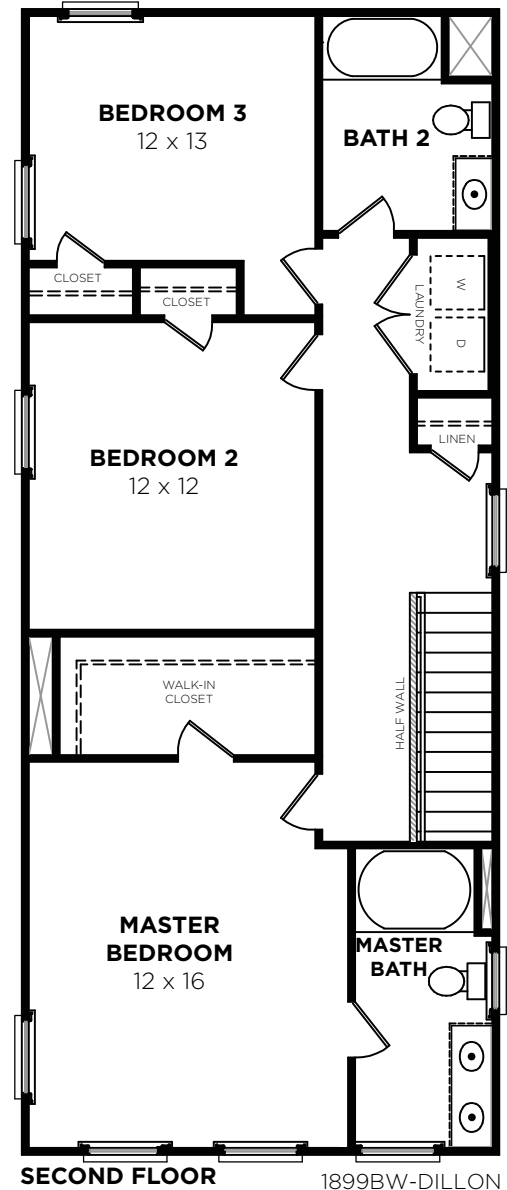

# Dillon BW

<b>Bedrooms</b>	3
<b>Bathrooms</b>	2.5
<b>1st Floor</b>	967 sq. ft.
<b>2nd Floor</b>	928 sq. ft.
<b>Total Heated</b>	1895 sq. ft.

1899BW-DILLON  
11/13/2015