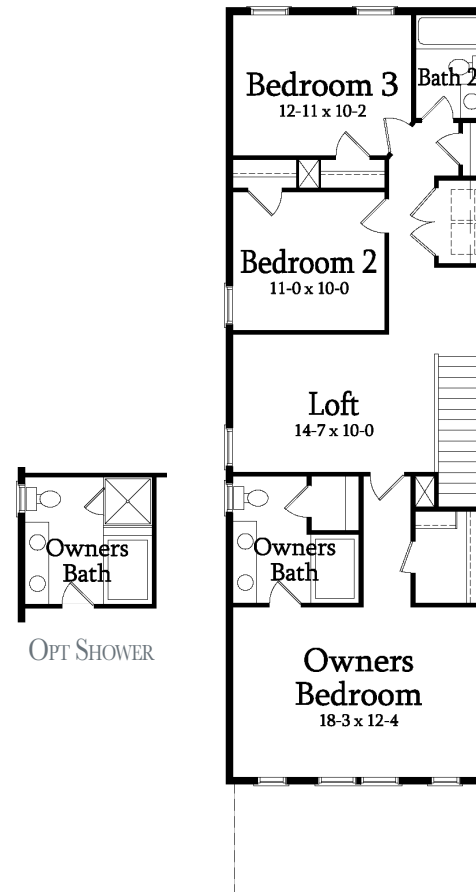

SAUSSY BURBANK
BEAUTIFUL - TIMELESS - CRAFTSMANSHIP

TEAGUE N

3 Bedroom / 2.5 Bath / Loft
Heated SF: 1997

1998-N

All plans, dimensions, details, and renderings are approximate and subject to change. Illustration may not represent finished details.

SAUSSY BURBANK

BEAUTIFUL - TIMELESS - CRAFTSMANSHIP

TEAGUE N

3 Bedroom / 2.5 Bath / Loft
Heated SF: 1997

FIRST FLOOR

SECOND FLOOR

1998-N

kdkdesign

All plans, dimensions, details, and renderings are approximate and subject to change. Illustration may not represent finished details. 2/2016