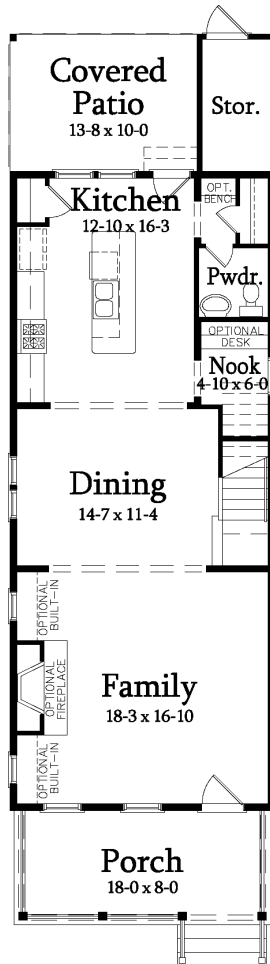

SAUSSY BURBANK
BEAUTIFUL - TIMELESS - CRAFTSMANSHIP

TEAGUE N

3 Bedroom / 2.5 Bath / Loft
Heated SF: 1997

1998-N

All plans, dimensions, details, and renderings are approximate and subject to change. Illustration may not represent finished details.

SAUSSY BURBANK

BEAUTIFUL - TIMELESS - CRAFTSMANSHIP

TEAGUE N

3 Bedroom / 2.5 Bath / Loft
Heated SF: 1997

FIRST FLOOR

SECOND FLOOR

1998-N

kdkdesign

All plans, dimensions, details, and renderings are approximate and subject to change. Illustration may not represent finished details. 2/2016