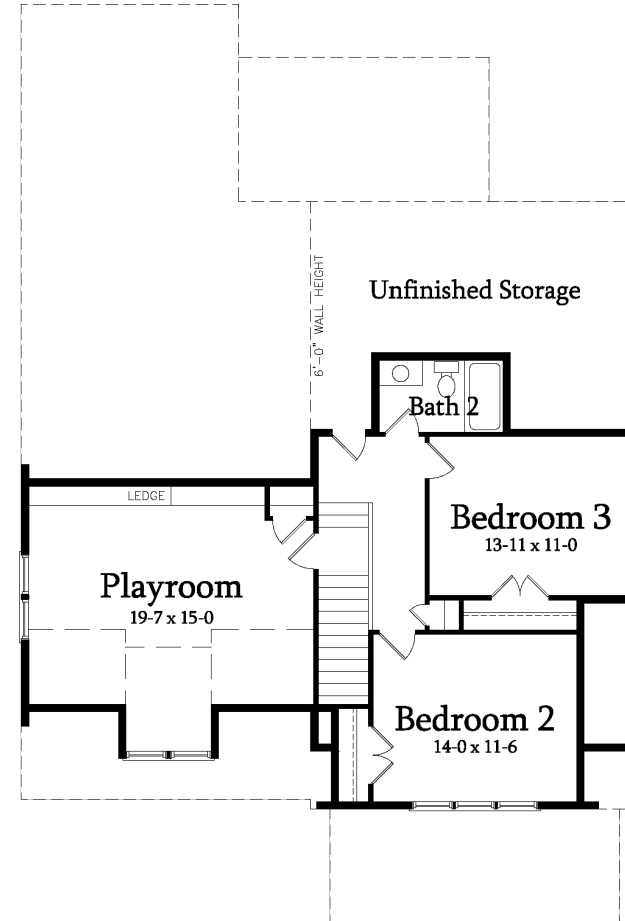

SAUSSY BURBANK
BEAUTIFUL - TIMELESS - CRAFTSMANSHIP

MAYNARD E

3 Bedroom / 2.5 Bath / Playroom
Base Heated SF: 2412 / Opt Enlarged Breakfast SF: 22
Total Available Heated SF: 2434

2015-E

SAUSSY BURBANK

BEAUTIFUL - TIMELESS - CRAFTSMANSHIP

MAYNARD E

3 Bedroom / 2.5 Bath / Playroom
Base Heated SF: 2412 / Opt Enlarged Breakfast SF: 22
Total Available Heated SF: 2434

FIRST FLOOR

SECOND FLOOR

2015-E

kdkdesign

All plans, dimensions, details, and renderings are approximate and subject to change. Illustration may not represent finished details. 10/2016