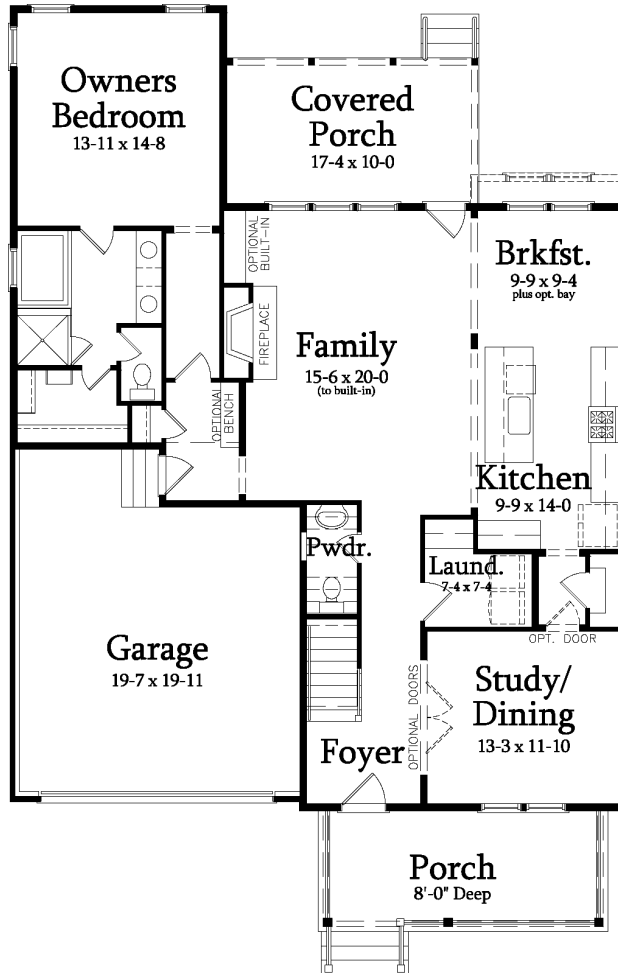

SAUSSY BURBANK
BEAUTIFUL - TIMELESS - CRAFTSMANSHIP

MAYNARD E

3 Bedroom / 2.5 Bath / Playroom
Base Heated SF: 2412 / Opt Enlarged Breakfast SF: 22
Total Available Heated SF: 2434

2015-E

SAUSSY BURBANK

BEAUTIFUL - TIMELESS - CRAFTSMANSHIP

MAYNARD E

3 Bedroom / 2.5 Bath / Playroom
Base Heated SF: 2412 / Opt Enlarged Breakfast SF: 22
Total Available Heated SF: 2434

FIRST FLOOR

SECOND FLOOR

2015-E

kdkdesign

All plans, dimensions, details, and renderings are approximate and subject to change. Illustration may not represent finished details. 10/2016