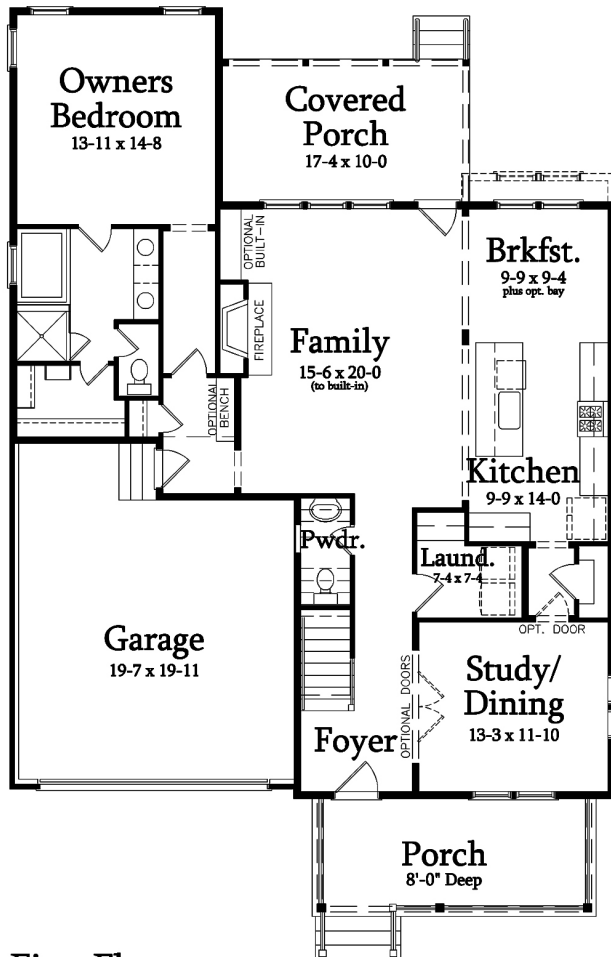

205 VERVAIN WAY

Bedrooms	3
Bathrooms	2.5
Square Feet	2,412 sq. ft.

205 VERVAIN WAY

First Floor

Second Floor