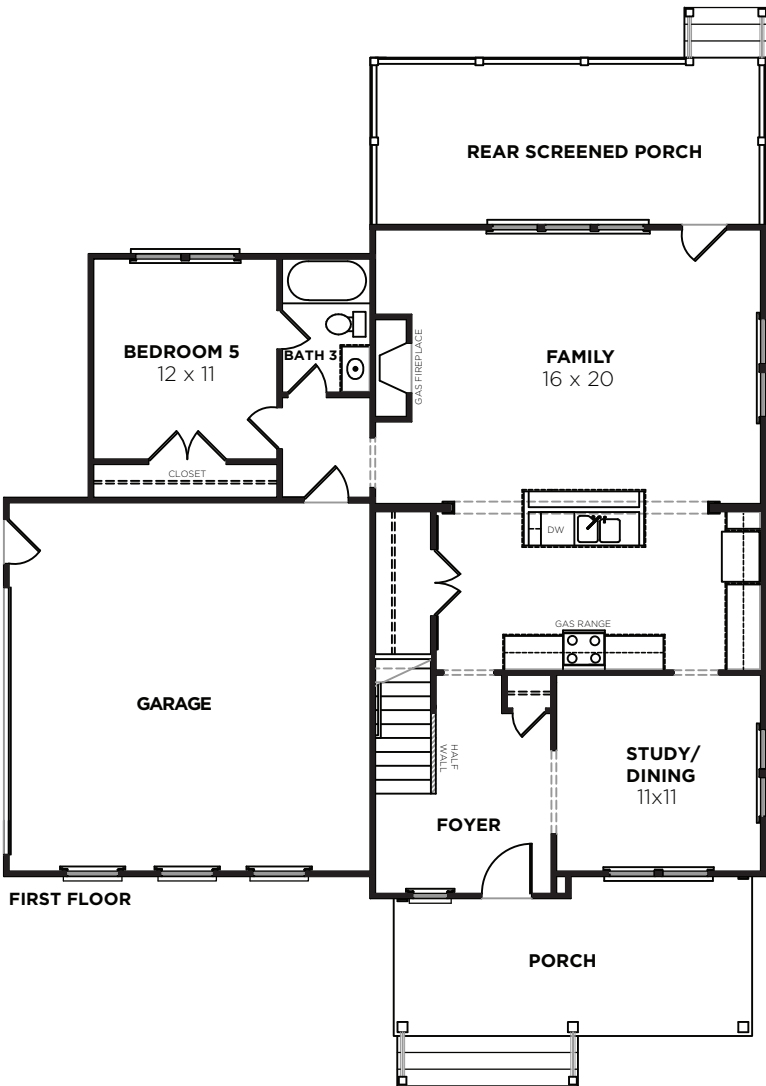

206 ASHMONT DR.

Bedrooms	4/5
Bathrooms	3
1st Floor	1190 sq. ft.
2nd Floor	1597 sq. ft.
Total Heated	2787 sq. ft.

JIMMY NORTHRUP
843-906-6195
jnorthrup@carolinaone.com

206 ASHMONT DR.

206 Ashmont Dr.
3/23/18