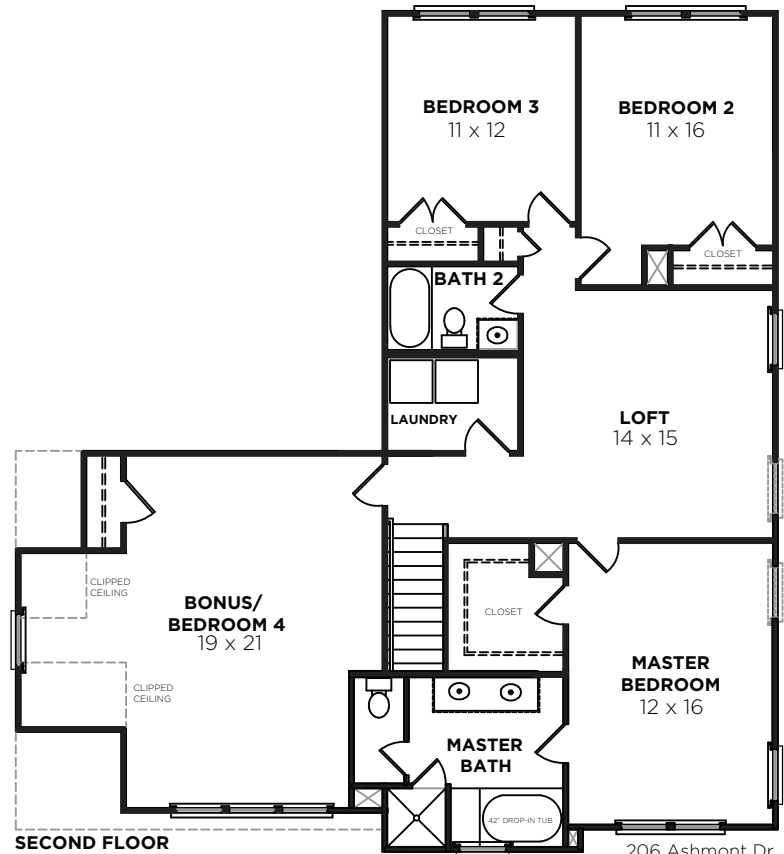

206 ASHMONT DR.

Bedrooms	4/5
Bathrooms	3
1st Floor	1190 sq. ft.
2nd Floor	1597 sq. ft.
Total Heated	2787 sq. ft.

JIMMY NORTHRUP
843-906-6195
jnorthrup@carolinaone.com

206 ASHMONT DR.

206 Ashmont Dr.
3/23/18