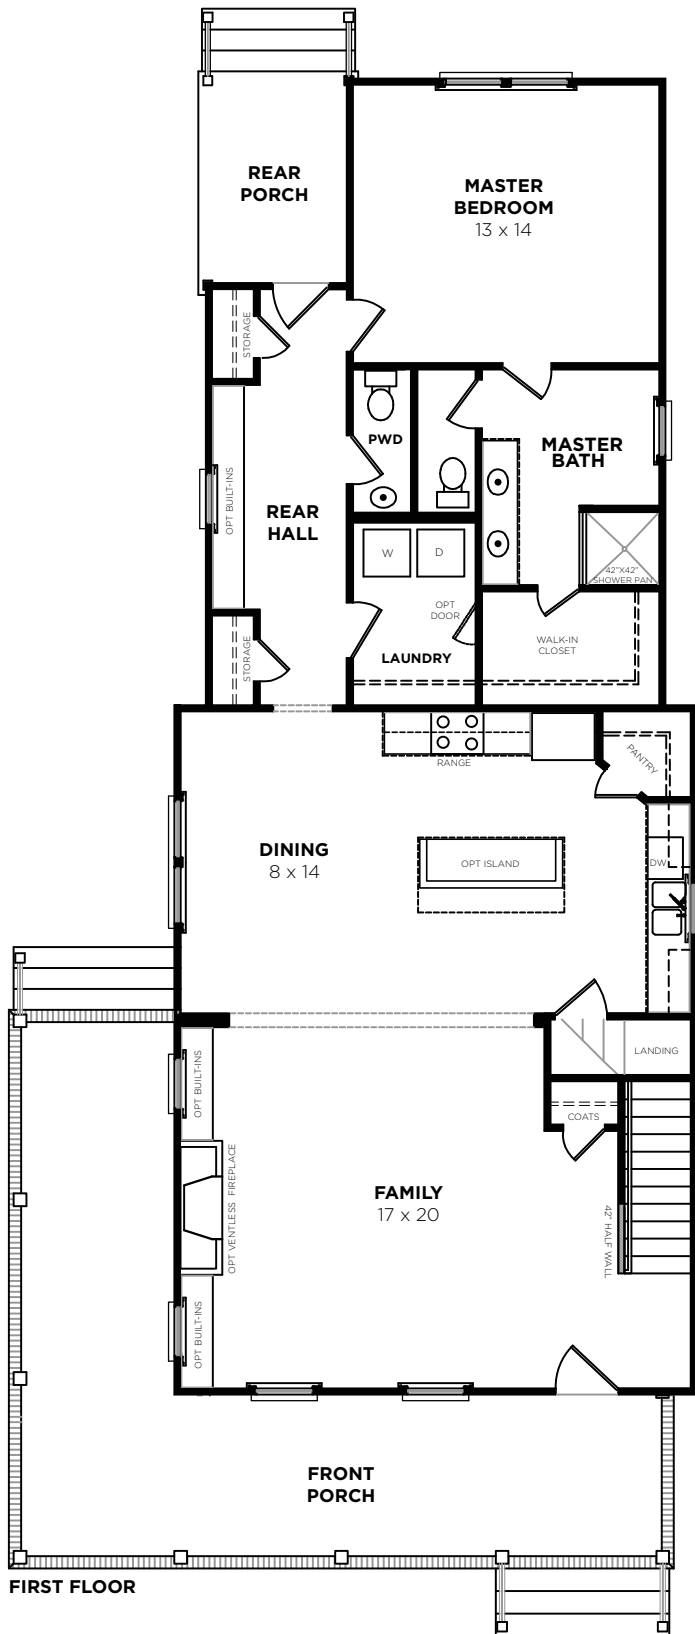

<b>Bedrooms</b>	3-4
<b>Bathrooms</b>	2.5
<b>1st Floor</b>	1419 sq. ft.
<b>2nd Floor</b>	766 sq. ft.
<b>Total Heated</b>	2185 sq. ft.

**SECOND FLOOR** 2097-BW GEORGETOWN 1/18/2017