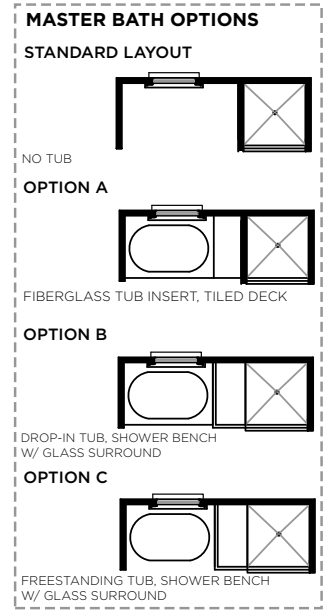

<b>Bedrooms</b>	3-4
<b>Bathrooms</b>	2.5
<b>1st Floor</b>	1419 sq. ft.
<b>2nd Floor</b>	766 sq. ft.
<b>Total Heated</b>	2185 sq. ft.

**SECOND FLOOR** 2097-BW GEORGETOWN 1/18/2017