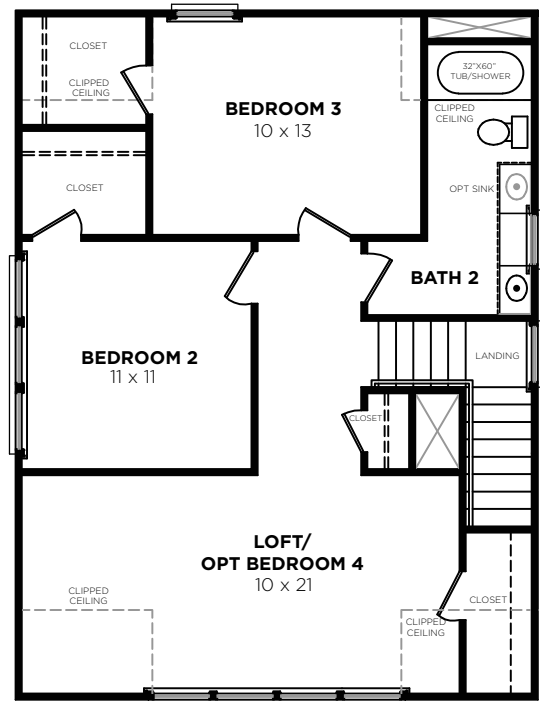

<b>Bedrooms</b>	3-4
<b>Bathrooms</b>	2.5
<b>1st Floor</b>	1419 sq. ft.
<b>2nd Floor</b>	766 sq. ft.
<b>Total Heated</b>	2185 sq. ft.

**SECOND FLOOR** 2097-BW GEORGETOWN 1/18/2017