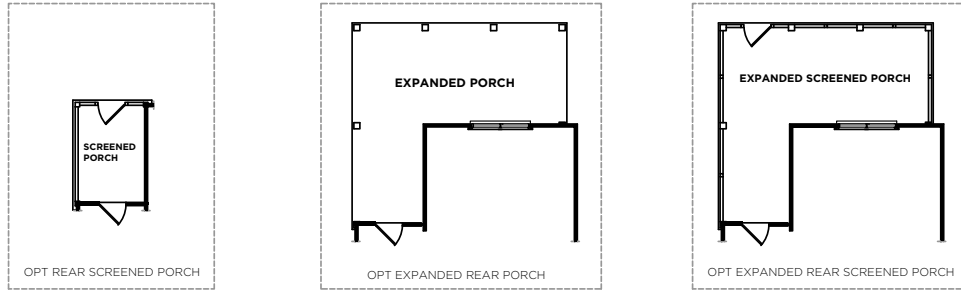

Bedrooms	3/4
Bathrooms	2.5
1st Floor	1706 sq. ft.
2nd Floor	824 sq. ft.
Total Heated	2265 sq. ft.

SUMMERS CORNER™

Honeysuckle-S

SECOND FLOOR 2186-S HONEYSUCKLE 12/16/2016