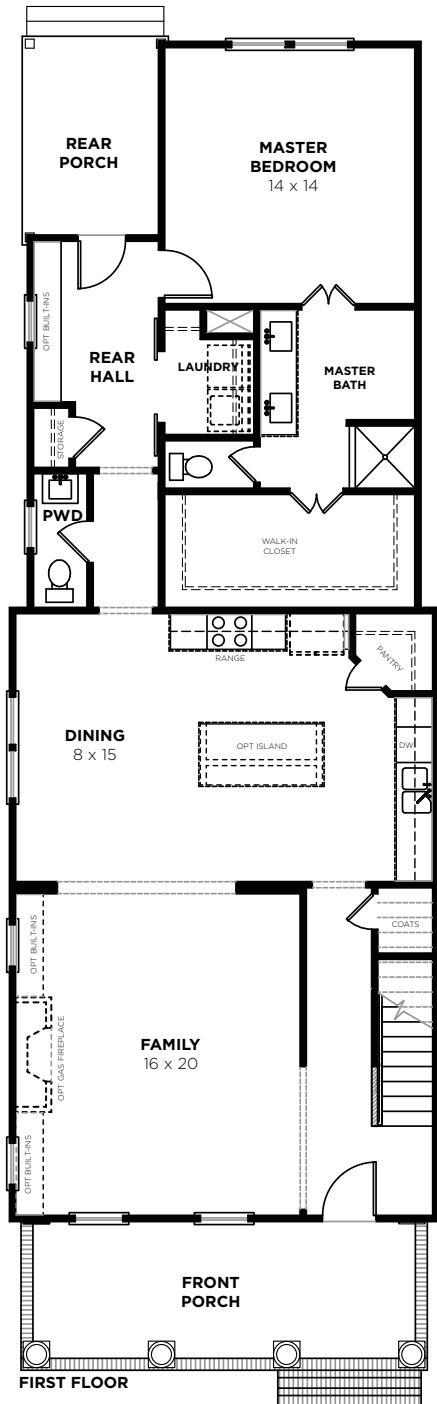

Bedrooms	3/4
Bathrooms	2.5
1st Floor	1706 sq. ft.
2nd Floor	824 sq. ft.
Total Heated	2265 sq. ft.

SUMMERS CORNER™

Honeysuckle-S

SECOND FLOOR 2186-S HONEYSUCKLE 12/16/2016