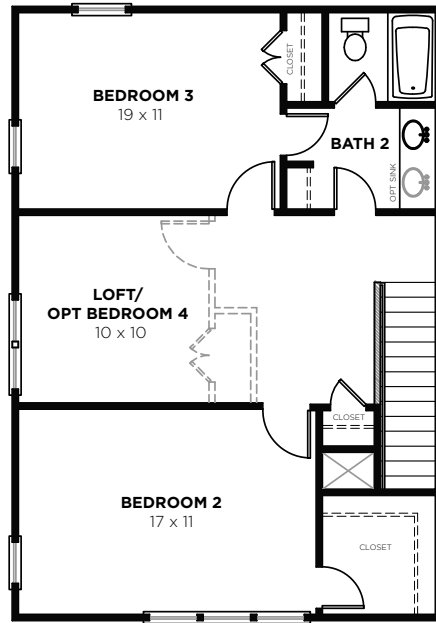

Bedrooms	3/4
Bathrooms	2.5
1st Floor	1706 sq. ft.
2nd Floor	824 sq. ft.
Total Heated	2265 sq. ft.

SUMMERS CORNER™

Honeysuckle-S

SECOND FLOOR 2186-S HONEYSUCKLE 12/16/2016