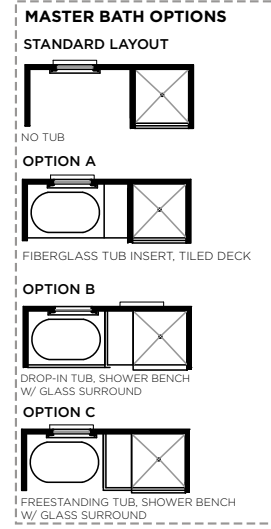

Bedrooms	3/4
Bathrooms	2.5
1st Floor	1706 sq. ft.
2nd Floor	824 sq. ft.
Total Heated	2265 sq. ft.

SUMMERS CORNER™

Honeysuckle-S

SECOND FLOOR 2186-S HONEYSUCKLE 12/16/2016