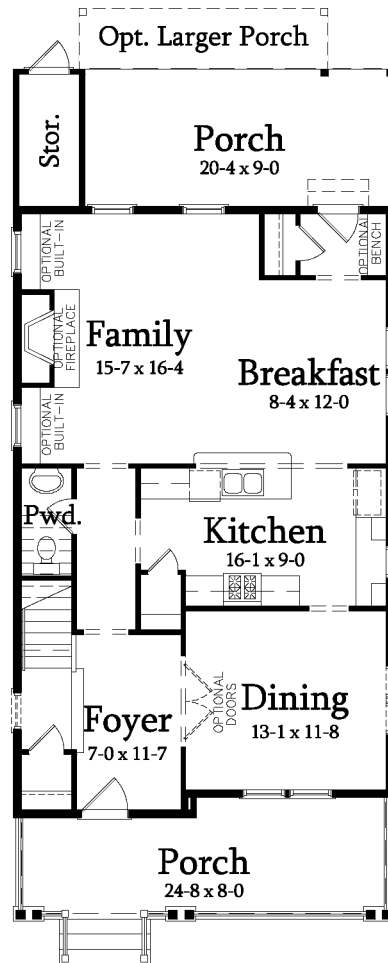

SAUSSY BURBANK
BEAUTIFUL - TIMELESS - CRAFTSMANSHIP

YATES E

3 Bedroom / 2.5 Bath / Finished Loft
Heated SF: 2199

2199-E

All plans, dimensions, details, and renderings are approximate and subject to change. Illustration may not represent finished details.

SAUSSY BURBANK

BEAUTIFUL - TIMELESS - CRAFTSMANSHIP

YATES E

3 Bedroom / 2.5 Bath / Finished Loft
Heated SF: 2199

FIRST FLOOR

SECOND FLOOR

2199-E

kdkdesign

All plans, dimensions, details, and renderings are approximate and subject to change. Illustration may not represent finished details. 10/2016