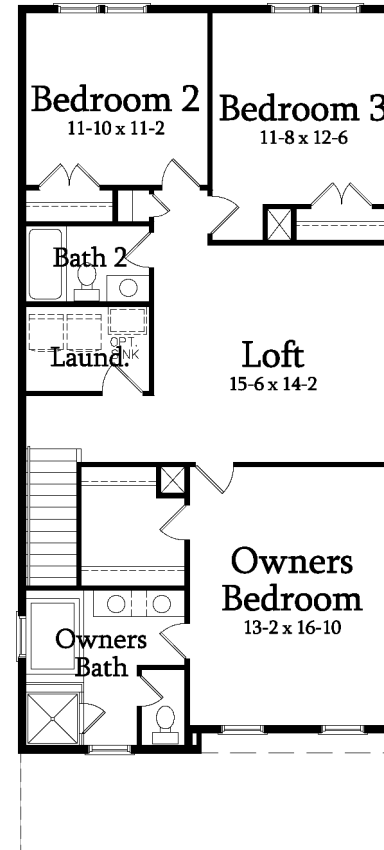

SAUSSY BURBANK
BEAUTIFUL - TIMELESS - CRAFTSMANSHIP

YATES E

3 Bedroom / 2.5 Bath / Finished Loft
Heated SF: 2199

2199-E

All plans, dimensions, details, and renderings are approximate and subject to change. Illustration may not represent finished details.

SAUSSY BURBANK

BEAUTIFUL - TIMELESS - CRAFTSMANSHIP

YATES E

3 Bedroom / 2.5 Bath / Finished Loft
Heated SF: 2199

FIRST FLOOR

SECOND FLOOR

2199-E

kdkdesign

All plans, dimensions, details, and renderings are approximate and subject to change. Illustration may not represent finished details. 10/2016