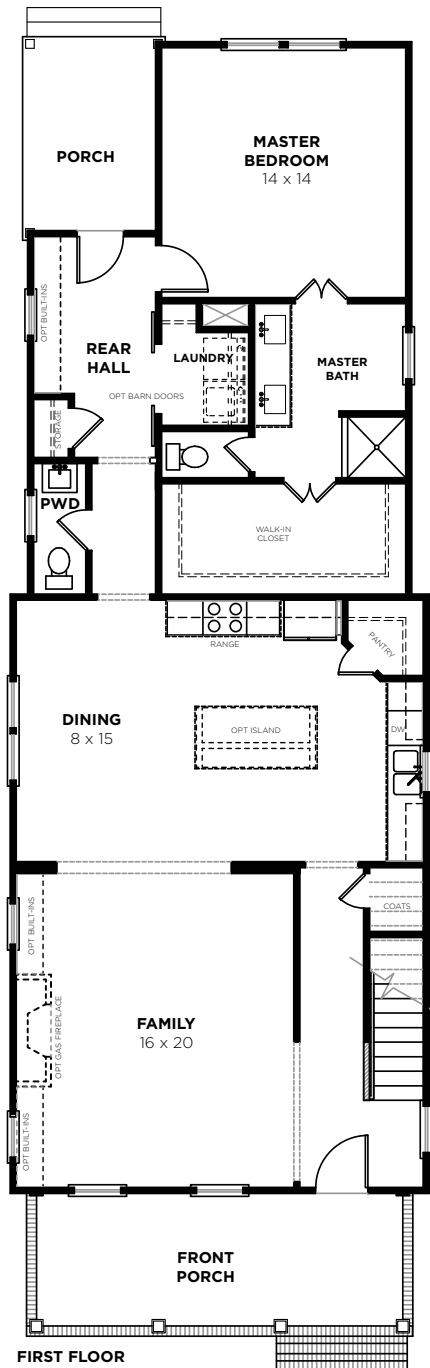

| | |
|---------------------|--------------|
| Bedrooms | 3-4 |
| Bathrooms | 2.5 |
| 1st Floor | 1421 sq. ft. |
| 2nd Floor | 766 sq. ft. |
| Total Heated | 2187 sq. ft. |

nexton@saussyburbank.com

22640-SWEETBAY
2/15/2017