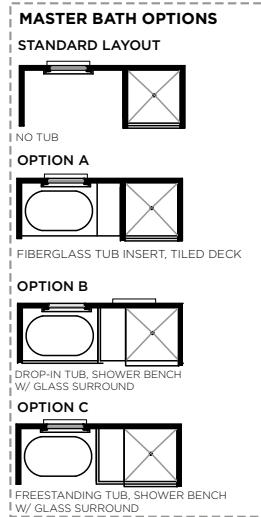

| | |
|---------------------|--------------|
| Bedrooms | 3-4 |
| Bathrooms | 2.5 |
| 1st Floor | 1421 sq. ft. |
| 2nd Floor | 766 sq. ft. |
| Total Heated | 2187 sq. ft. |

nexton@saussyburbank.com

22640-SWEETBAY
2/15/2017