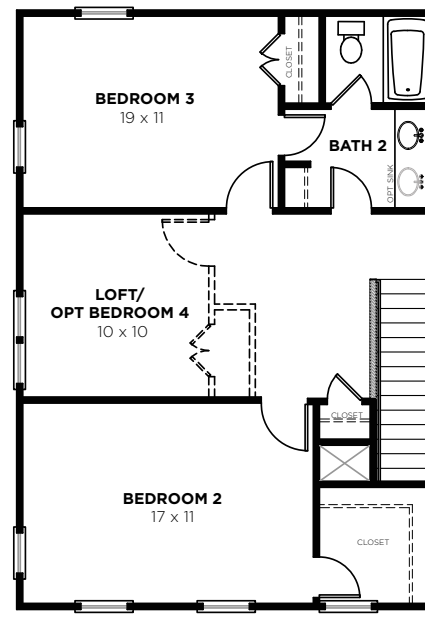

| | |
|---------------------|--------------|
| Bedrooms | 3-4 |
| Bathrooms | 2.5 |
| 1st Floor | 1421 sq. ft. |
| 2nd Floor | 766 sq. ft. |
| Total Heated | 2187 sq. ft. |

nexton@saussyburbank.com

22640-SWEETBAY
2/15/2017