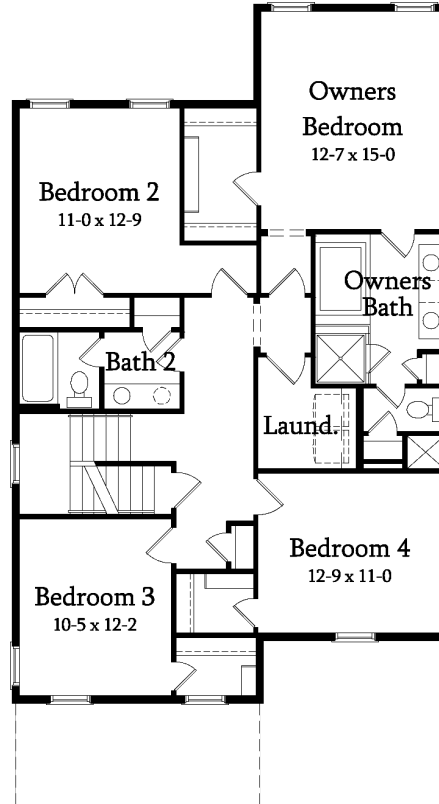

SAUSSY BURBANK  
BEAUTIFUL - TIMELESS - CRAFTSMANSHIP

CROSBY B

4 Bedroom / 2.5 Bath / Base Heated SF: 2302  
Opt 3rd Floor Rec Room SF: 448 / Opt 3rd Floor Bath SF: 49  
Total Available Heated SF: 2839

2302-B

# CROSBY B

4 Bedroom / 2.5 Bath / Base Heated SF: 2302  
Opt 3rd Floor Rec Room SF: 448 / Opt 3rd Floor Bath SF: 49  
Total Available Heated SF: 2839

FIRST FLOOR

SECOND FLOOR

THIRD FLOOR

2302-B

kdkdesign

All plans, dimensions, details, and renderings are approximate and subject to change. Illustration may not represent finished details. 10/2016