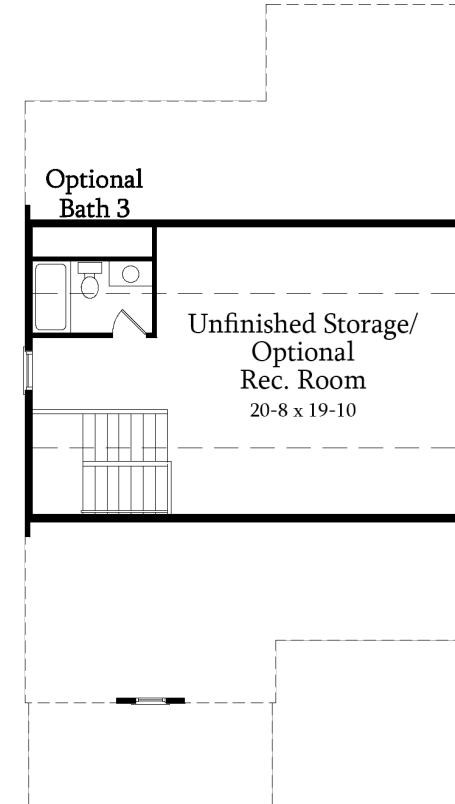

SAUSSY BURBANK  
BEAUTIFUL - TIMELESS - CRAFTSMANSHIP

CROSBY B

4 Bedroom / 2.5 Bath / Base Heated SF: 2302  
Opt 3rd Floor Rec Room SF: 448 / Opt 3rd Floor Bath SF: 49  
Total Available Heated SF: 2839

2302-B

# CROSBY B

4 Bedroom / 2.5 Bath / Base Heated SF: 2302  
Opt 3rd Floor Rec Room SF: 448 / Opt 3rd Floor Bath SF: 49  
Total Available Heated SF: 2839

FIRST FLOOR

SECOND FLOOR

THIRD FLOOR

2302-B

kdkdesign

All plans, dimensions, details, and renderings are approximate and subject to change. Illustration may not represent finished details. 10/2016