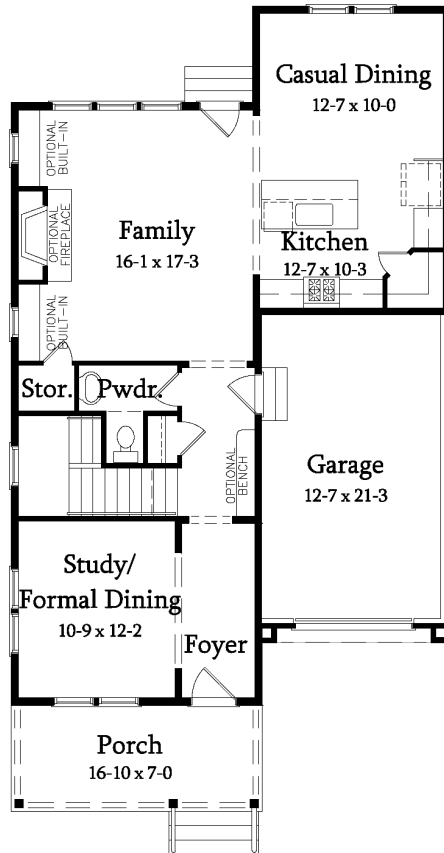

SAUSSY BURBANK  
BEAUTIFUL - TIMELESS - CRAFTSMANSHIP

CROSBY B

4 Bedroom / 2.5 Bath / Base Heated SF: 2302  
Opt 3rd Floor Rec Room SF: 448 / Opt 3rd Floor Bath SF: 49  
Total Available Heated SF: 2839

2302-B

# CROSBY B

4 Bedroom / 2.5 Bath / Base Heated SF: 2302  
Opt 3rd Floor Rec Room SF: 448 / Opt 3rd Floor Bath SF: 49  
Total Available Heated SF: 2839

FIRST FLOOR

SECOND FLOOR

THIRD FLOOR

2302-B

kdkdesign

All plans, dimensions, details, and renderings are approximate and subject to change. Illustration may not represent finished details. 10/2016