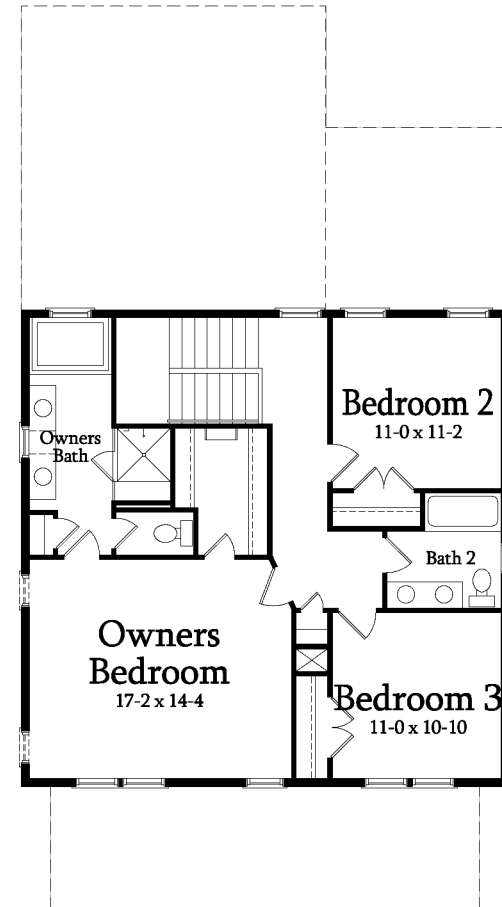

SAUSSY BURBANK
BEAUTIFUL - TIMELESS - CRAFTSMANSHIP

WILSON D

3 Bedroom / 2 Bath / Base Heated SF: 2636
Opt Basement Bed/Bath SF: 261
Total Available Heated SF: 2897

2348-D

SAUSSY BURBANK

BEAUTIFUL - TIMELESS - CRAFTSMANSHIP

WILSON D

3 Bedroom / 2 Bath / Base Heated SF: 2636

Opt Basement Bed/Bath SF: 261

Total Available Heated SF: 2897

BASEMENT

FIRST FLOOR

SECOND FLOOR

2348-D

kdkdesign

All plans, dimensions, details, and renderings are approximate and subject to change. Illustration may not represent finished details. 2/2018