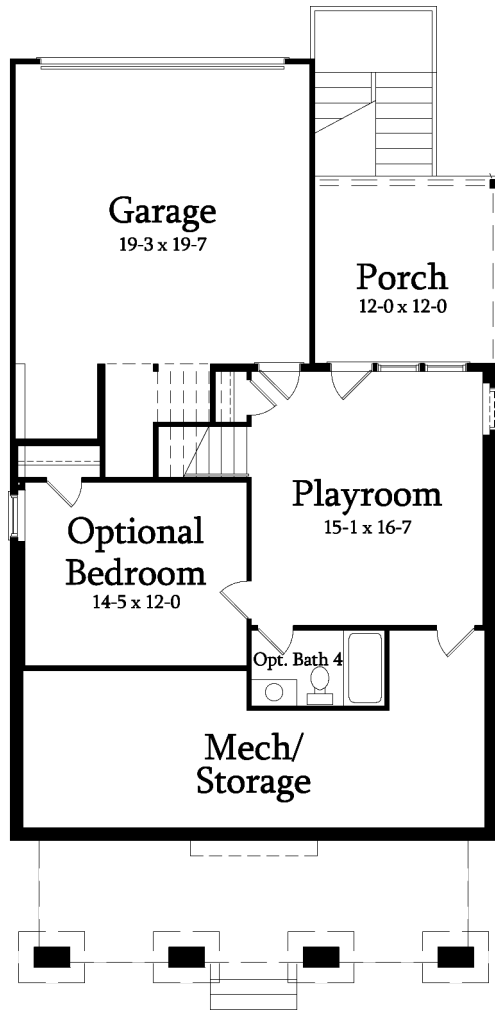

SAUSSY BURBANK
BEAUTIFUL - TIMELESS - CRAFTSMANSHIP

WILSON D

3 Bedroom / 2 Bath / Base Heated SF: 2636
Opt Basement Bed/Bath SF: 261
Total Available Heated SF: 2897

2348-D

SAUSSY BURBANK

BEAUTIFUL - TIMELESS - CRAFTSMANSHIP

WILSON D

3 Bedroom / 2 Bath / Base Heated SF: 2636

Opt Basement Bed/Bath SF: 261

Total Available Heated SF: 2897

BASEMENT

FIRST FLOOR

SECOND FLOOR

2348-D

kdkdesign

All plans, dimensions, details, and renderings are approximate and subject to change. Illustration may not represent finished details. 2/2018