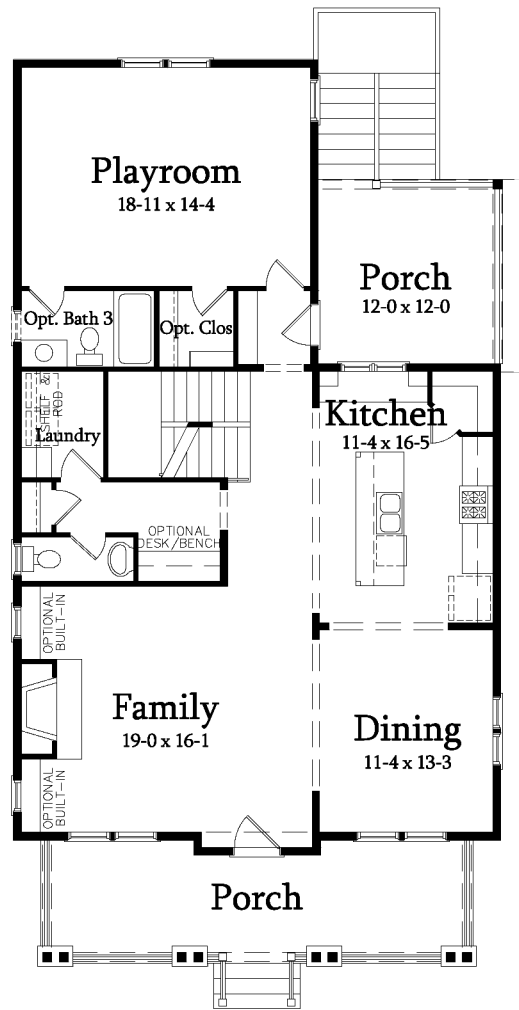

SAUSSY BURBANK
BEAUTIFUL - TIMELESS - CRAFTSMANSHIP

WILSON D

3 Bedroom / 2 Bath / Base Heated SF: 2636
Opt Basement Bed/Bath SF: 261
Total Available Heated SF: 2897

2348-D

SAUSSY BURBANK

BEAUTIFUL - TIMELESS - CRAFTSMANSHIP

WILSON D

3 Bedroom / 2 Bath / Base Heated SF: 2636

Opt Basement Bed/Bath SF: 261

Total Available Heated SF: 2897

BASEMENT

FIRST FLOOR

SECOND FLOOR

2348-D

kdkdesign

All plans, dimensions, details, and renderings are approximate and subject to change. Illustration may not represent finished details. 2/2018