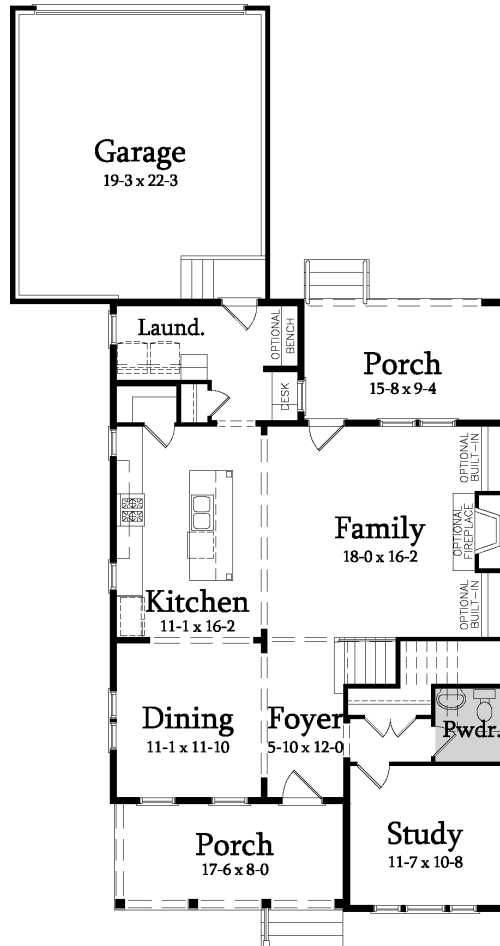

SAUSSY BURBANK
BEAUTIFUL - TIMELESS - CRAFTSMANSHIP

EMORY C

4 Bedroom / 2.5 Bath
Heated SF: 2398

2399-C

SAUSSY BURBANK

BEAUTIFUL - TIMELESS - CRAFTSMANSHIP

EMORY C

4 Bedroom / 2.5 Bath
Heated SF: 2398

FIRST FLOOR

SECOND FLOOR

2399-C

kdkdesign

All plans, dimensions, details, and renderings are approximate and subject to change. Illustration may not represent finished details. 4/2017