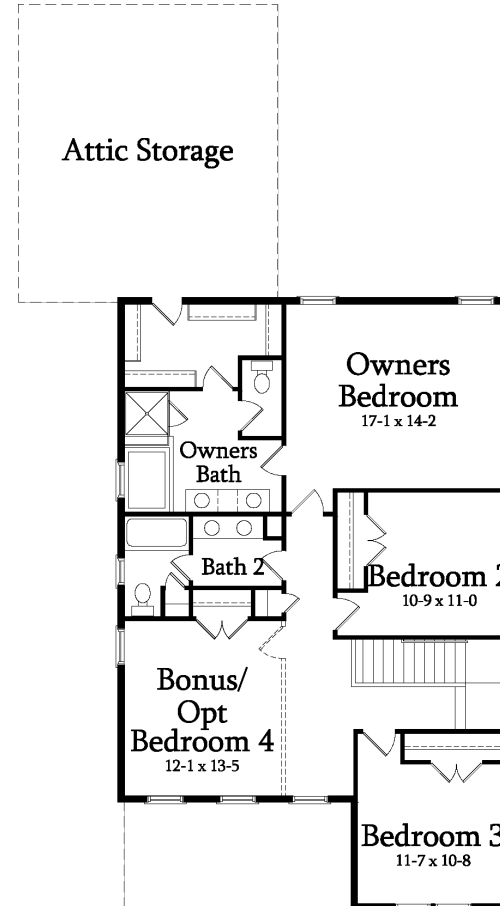

SAUSSY BURBANK
BEAUTIFUL - TIMELESS - CRAFTSMANSHIP

EMORY C

4 Bedroom / 2.5 Bath
Heated SF: 2398

2399-C

SAUSSY BURBANK

BEAUTIFUL - TIMELESS - CRAFTSMANSHIP

EMORY C

4 Bedroom / 2.5 Bath
Heated SF: 2398

FIRST FLOOR

SECOND FLOOR

2399-C

kdkdesign

All plans, dimensions, details, and renderings are approximate and subject to change. Illustration may not represent finished details. 4/2017