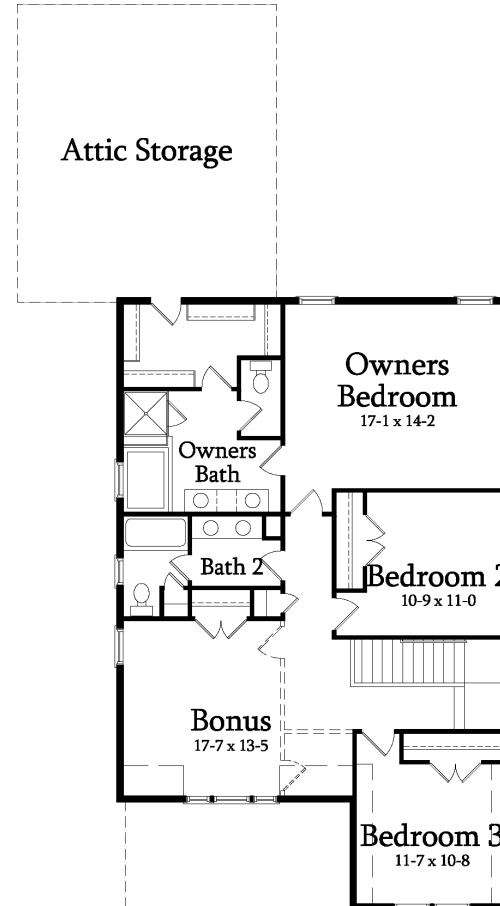

SAUSSY BURBANK  
BEAUTIFUL - TIMELESS - CRAFTSMANSHIP

EMORY D

3 Bedroom / 2.5 Bath / Bonus  
Heated SF: 2398

2399-D

*All plans, dimensions, details, and renderings are approximate and subject to change. Illustration may not represent finished details.*

# EMORY D

3 Bedroom / 2.5 Bath / Bonus  
Heated SF: 2398

FIRST FLOOR

SECOND FLOOR

2399-D

kdkdesign

All plans, dimensions, details, and renderings are approximate and subject to change. Illustration may not represent finished details. 4/2017