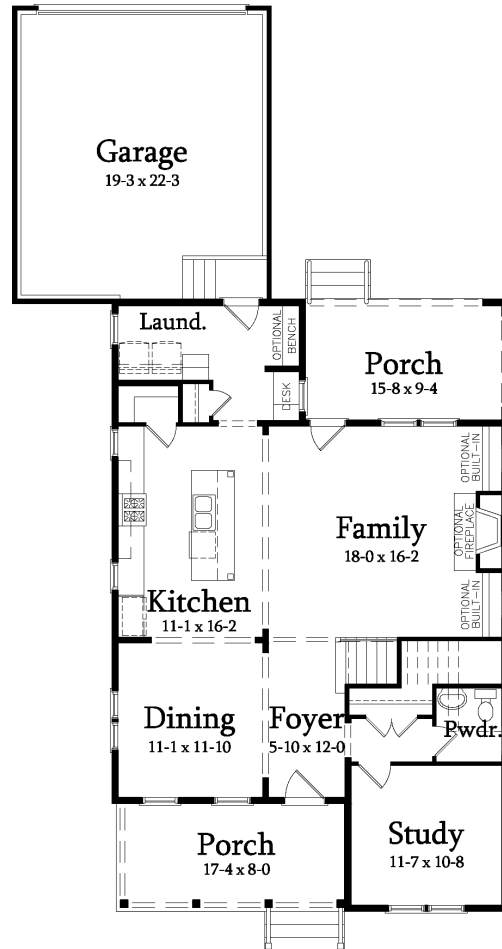

SAUSSY BURBANK  
BEAUTIFUL - TIMELESS - CRAFTSMANSHIP

EMORY D

3 Bedroom / 2.5 Bath / Bonus  
Heated SF: 2398

2399-D

*All plans, dimensions, details, and renderings are approximate and subject to change. Illustration may not represent finished details.*

# EMORY D

3 Bedroom / 2.5 Bath / Bonus  
Heated SF: 2398

FIRST FLOOR

SECOND FLOOR

2399-D

kdkdesign

All plans, dimensions, details, and renderings are approximate and subject to change. Illustration may not represent finished details. 4/2017