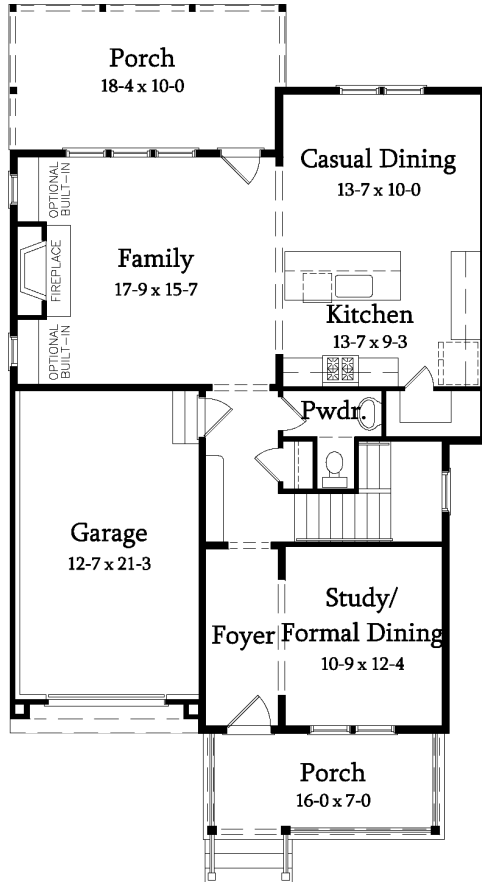

SAUSSY BURBANK
BEAUTIFUL - TIMELESS - CRAFTSMANSHIP

FINLEY A

4 Bedroom / 2.5 Bath / Base Heated SF: 2453
Opt 3rd Floor Rec Room SF: 464 / Opt 3rd Floor Bedroom 5 SF: 224 / Opt 3rd Floor Bath SF: 49
Total Available Heated SF: 3190

2453-A

All plans, dimensions, details, and renderings are approximate and subject to change. Illustration may not represent finished details.

SAUSSY BURBANK

BEAUTIFUL - TIMELESS - CRAFTSMANSHIP

FINLEY A

4 Bedroom / 2.5 Bath / Base Heated SF: 2453

Opt 3rd Floor Rec Room SF: 464 / Opt 3rd Floor Bedroom 5 SF: 224

Opt 3rd Floor Bath SF: 49

Total Available Heated SF: 3190

FIRST FLOOR

SECOND FLOOR

THIRD FLOOR

2453-A

kdkdesign

All plans, dimensions, details, and renderings are approximate and subject to change. Illustration may not represent finished details. 10/2016