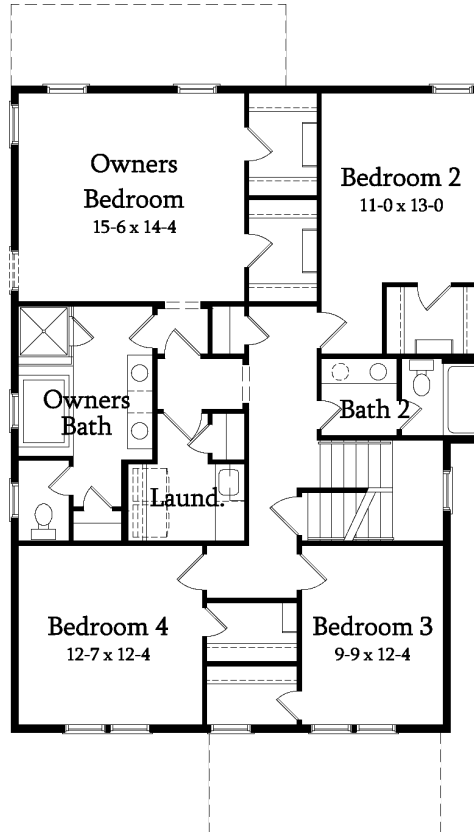

SAUSSY BURBANK
BEAUTIFUL - TIMELESS - CRAFTSMANSHIP

FINLEY A

4 Bedroom / 2.5 Bath / Base Heated SF: 2453
Opt 3rd Floor Rec Room SF: 464 / Opt 3rd Floor Bedroom 5 SF: 224 / Opt 3rd Floor Bath SF: 49
Total Available Heated SF: 3190

2453-A

All plans, dimensions, details, and renderings are approximate and subject to change. Illustration may not represent finished details.

SAUSSY BURBANK

BEAUTIFUL - TIMELESS - CRAFTSMANSHIP

FINLEY A

4 Bedroom / 2.5 Bath / Base Heated SF: 2453

Opt 3rd Floor Rec Room SF: 464 / Opt 3rd Floor Bedroom 5 SF: 224

Opt 3rd Floor Bath SF: 49

Total Available Heated SF: 3190

FIRST FLOOR

SECOND FLOOR

THIRD FLOOR

2453-A

kdkdesign

All plans, dimensions, details, and renderings are approximate and subject to change. Illustration may not represent finished details. 10/2016