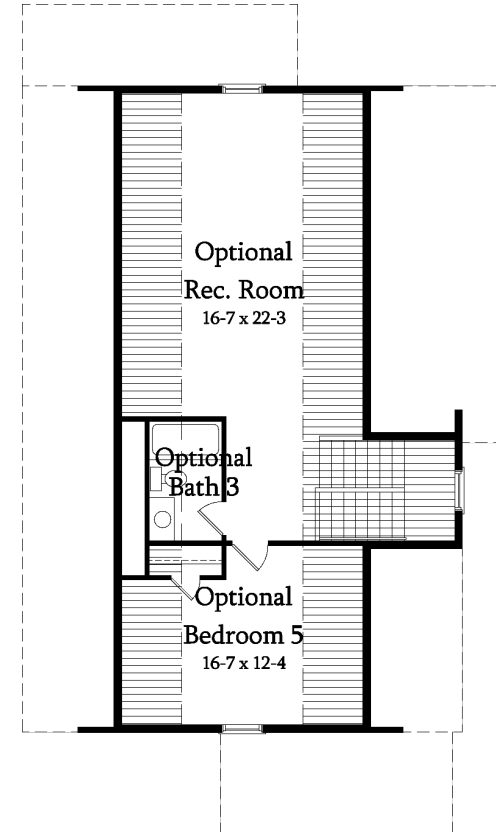

2453-A

All plans, dimensions, details, and renderings are approximate and subject to change. Illustration may not represent finished details.

SAUSSY BURBANK

BEAUTIFUL - TIMELESS - CRAFTSMANSHIP

FINLEY A

4 Bedroom / 2.5 Bath / Base Heated SF: 2453

Opt 3rd Floor Rec Room SF: 464 / Opt 3rd Floor Bedroom 5 SF: 224

Opt 3rd Floor Bath SF: 49

Total Available Heated SF: 3190

FIRST FLOOR

SECOND FLOOR

THIRD FLOOR

2453-A

kdkdesign

All plans, dimensions, details, and renderings are approximate and subject to change. Illustration may not represent finished details. 10/2016