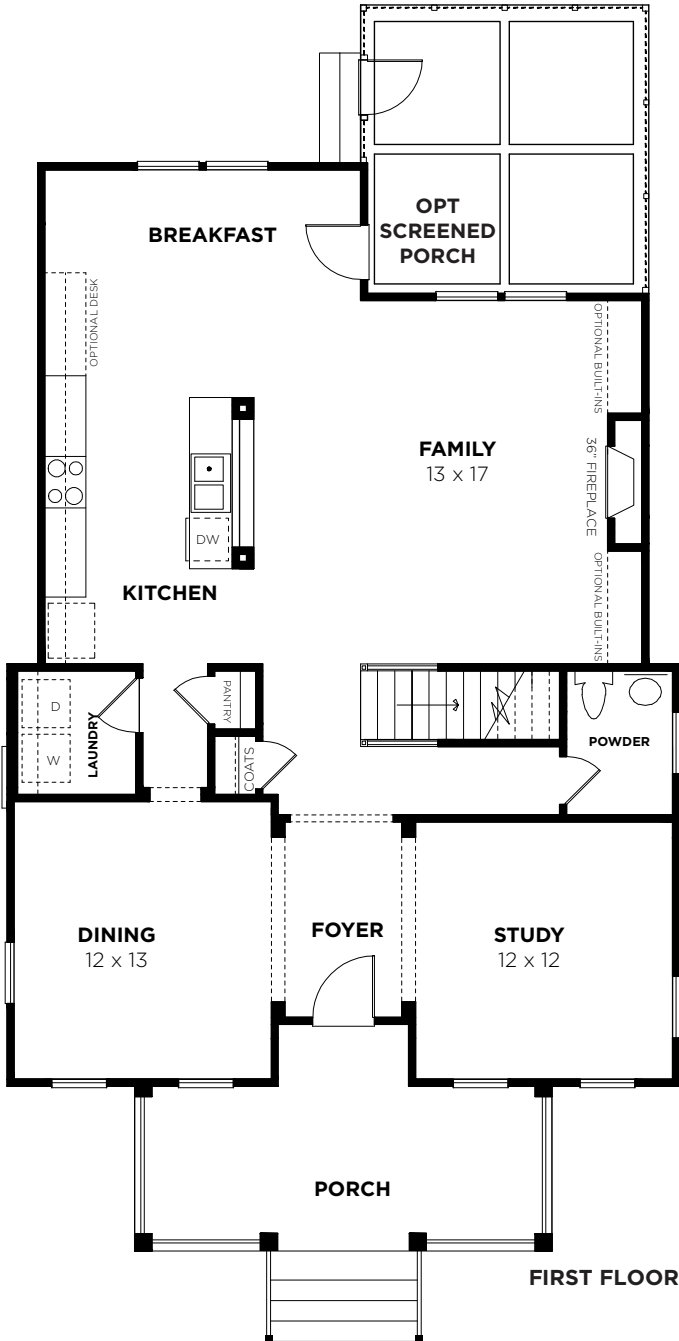

Hannah D

Bedrooms	4
Bathrooms	3.5
1st Floor	1286 sq. ft.
2nd Floor	1326 sq. ft.
Total Heated	2612 sq. ft.

Carolina One
New Homes®
843-900-4711

Hannah D

2459D-HANNAH
12/12/2014