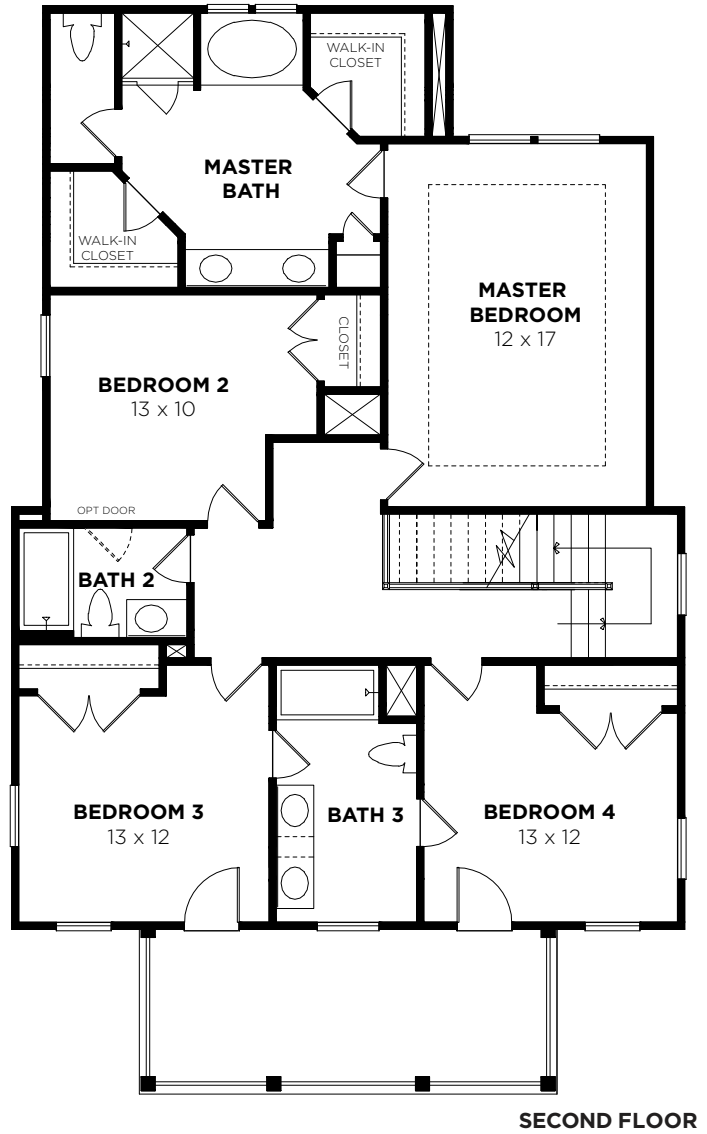

Hannah D

Bedrooms	4
Bathrooms	3.5
1st Floor	1286 sq. ft.
2nd Floor	1326 sq. ft.
Total Heated	2612 sq. ft.

Carolina One
New Homes®
843-900-4711

Hannah D

2459D-HANNAH
12/12/2014