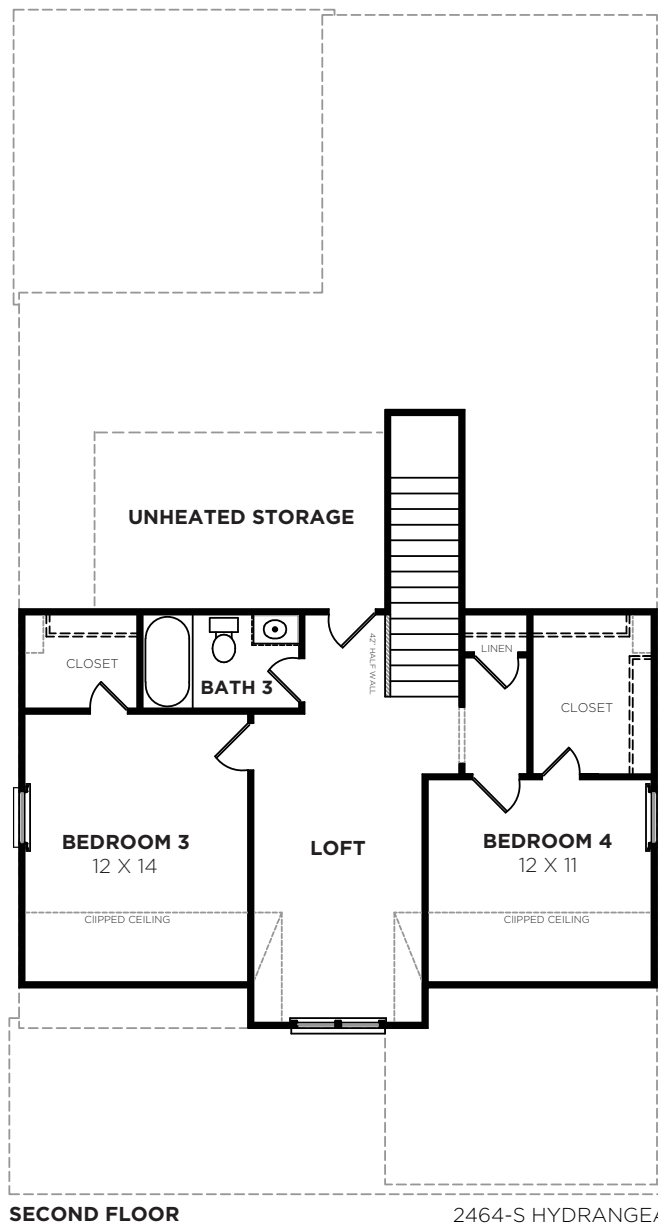

Hydrangea-S

Bedrooms	4
Bathrooms	3.5
1st Floor	1717 sq. ft.
2nd Floor	748 sq. ft.
Total Heated	2465 sq. ft.

SUMMERS CORNER™

Hydrangea-S

2464-S HYDRANGEA
2/3/17