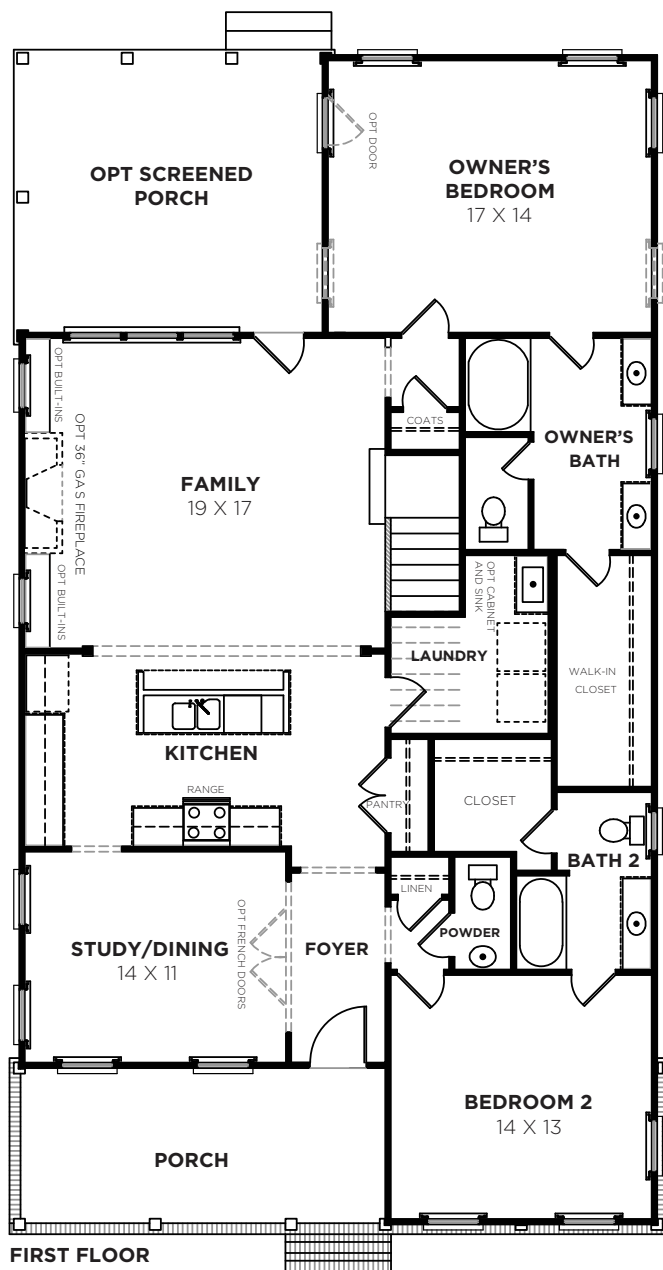

Hydrangea-S

Bedrooms	4
Bathrooms	3.5
1st Floor	1717 sq. ft.
2nd Floor	748 sq. ft.
Total Heated	2465 sq. ft.

SUMMERS CORNER™

Hydrangea-S

2464-S HYDRANGEA
2/3/17