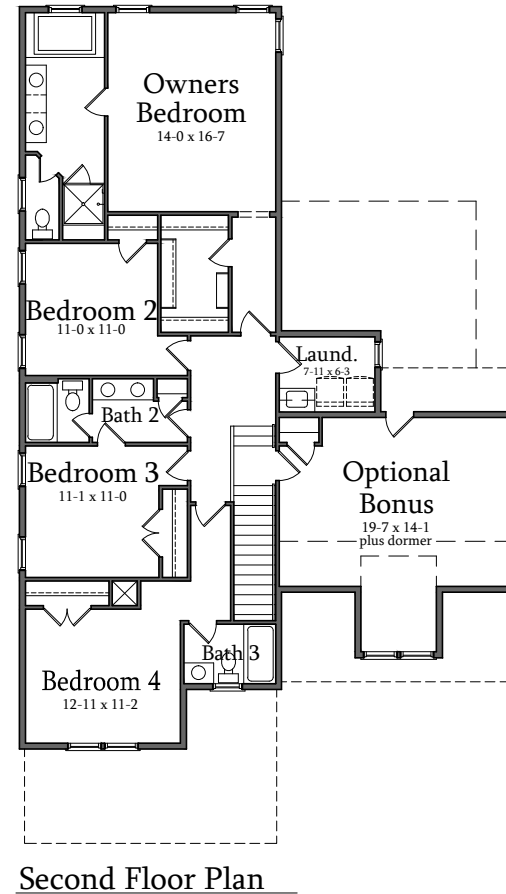

Ashburn-R
2484ER

© 2014 Saussy Burbank, LLC. Prices, plans, designs, architectural renderings, uses, dimensions, specifications, materials, availability, improvements and amenities depicted or described herein are subject to change or cancellation (in whole or in part) without notice. Illustrations may include artists depictions and differ from final improvements. Equal housing opportunity.

SAUSSY BURBANK

BEAUTIFUL - TIMELESS - CRAFTSMANSHIP

11-12-14 kdkdesign

Ashburn-R 2484ER

4 Bedrooms | 3.5 Bath
Base Heated SF : 2,484

© 2014 Saussy Burbank, LLC. Prices, plans, designs, architectural renderings, uses, dimensions, specifications, materials, availability, improvements and amenities depicted or described herein are subject to change or cancellation (in whole or in part) without notice. Illustrations may include artists depictions and differ from final improvements. Equal housing opportunity.