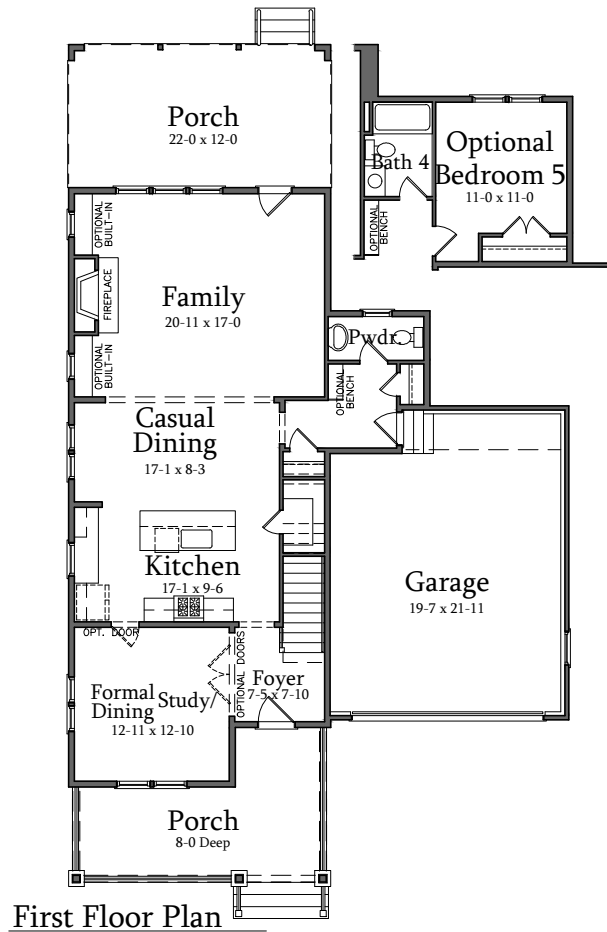

SAUSSY BURBANK

BEAUTIFUL - TIMELESS - CRAFTSMANSHIP

11-12-14 kdkdesign

Ashburn-R 2484ER

4 Bedrooms | 3.5 Bath
Base Heated SF : 2,484

© 2014 Saussy Burbank, LLC. Prices, plans, designs, architectural renderings, uses, dimensions, specifications, materials, availability, improvements and amenities depicted or described herein are subject to change or cancellation (in whole or in part) without notice. Illustrations may include artists depictions and differ from final improvements. Equal housing opportunity.