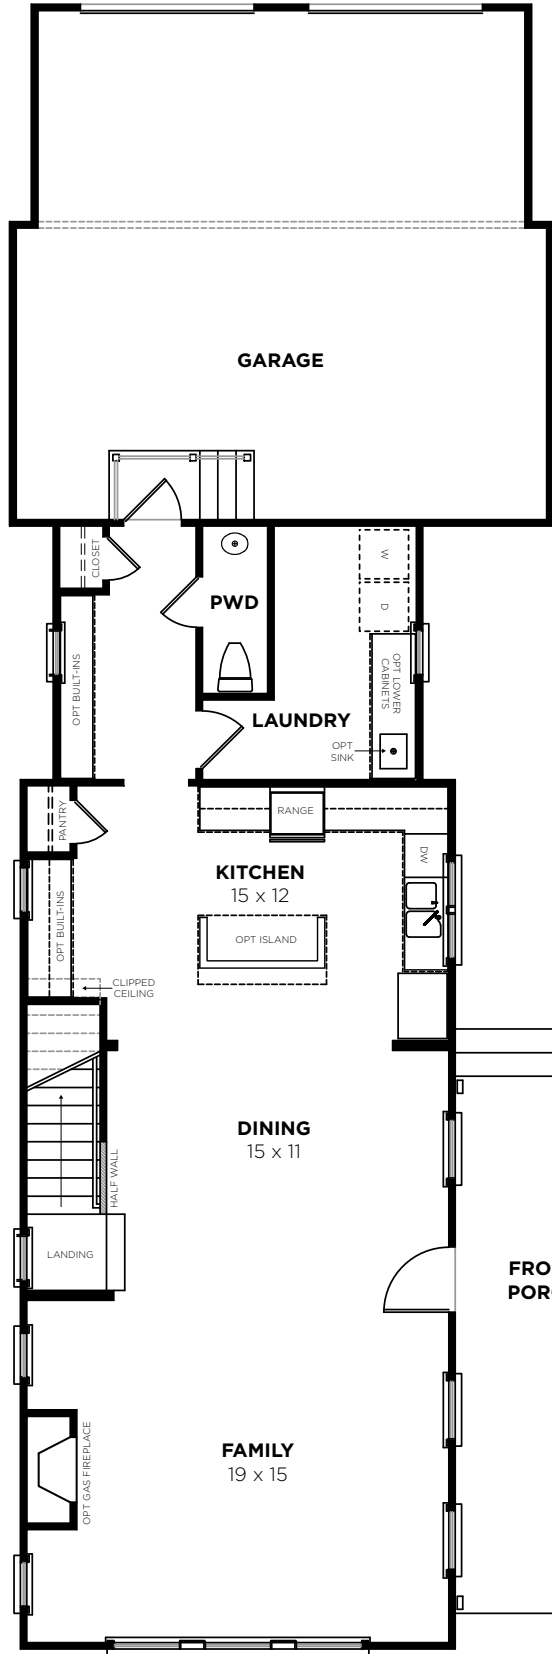

# Cherry N

<b>Bedrooms</b>	3
<b>Bathrooms</b>	2.5
<b>1st Floor</b>	998 sq. ft.
<b>2nd Floor</b>	1348 sq. ft.
<b>Total Heated</b>	2346 sq. ft.

843-732-4888  
[nexton@saussyburbank.com](mailto:nexton@saussyburbank.com)

2496N-CHERRY  
2/19/2015