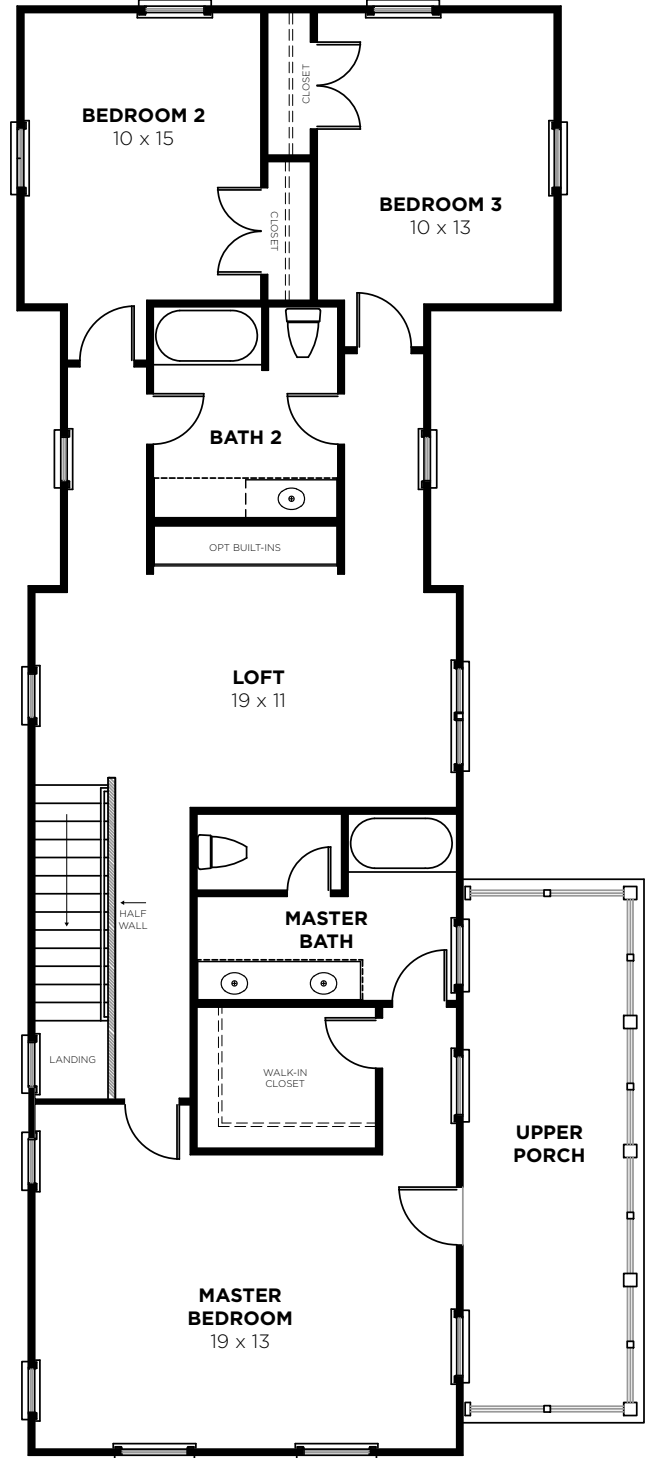

# Cherry N

<b>Bedrooms</b>	3
<b>Bathrooms</b>	2.5
<b>1st Floor</b>	998 sq. ft.
<b>2nd Floor</b>	1348 sq. ft.
<b>Total Heated</b>	2346 sq. ft.

843-732-4888  
[nexton@saussyburbank.com](mailto:nexton@saussyburbank.com)

2496N-CHERRY  
2/19/2015