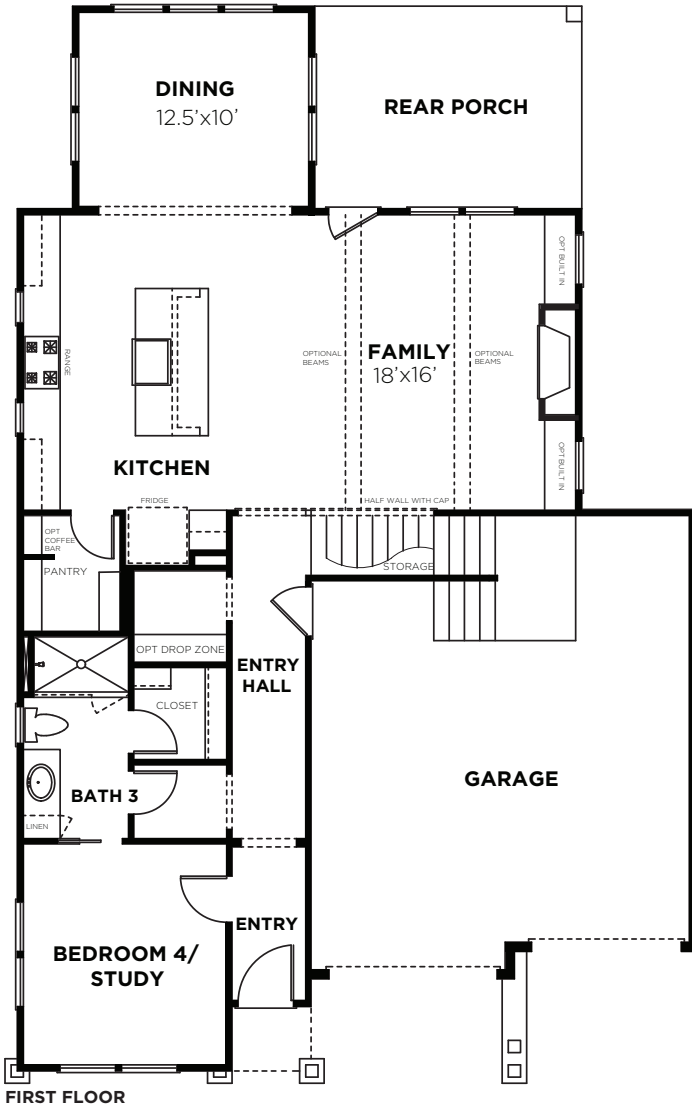

# 2538A

Reversed as shown for 1808 Rama Road

<b>Bedrooms</b>	3/4
<b>Bathrooms</b>	3
<b>1st Floor</b>	1200 sq. ft.
<b>2nd Floor</b>	1338 sq. ft.
<b>Total Heated</b>	2538 sq. ft.

# 2538A

Floor plan to be built reversed