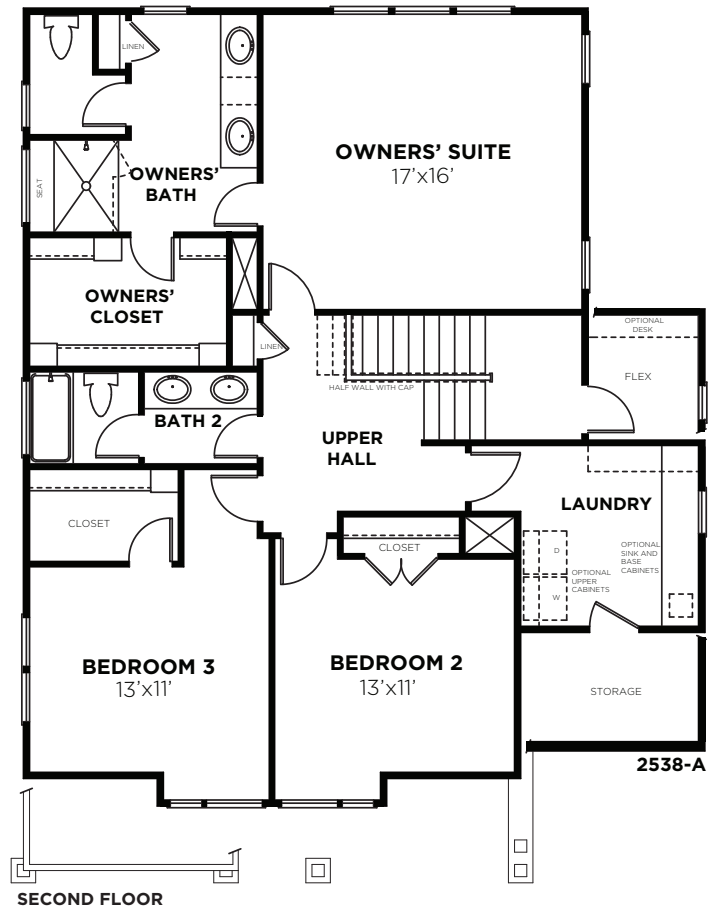

# 2538A

Reversed as shown for 1808 Rama Road

<b>Bedrooms</b>	3/4
<b>Bathrooms</b>	3
<b>1st Floor</b>	1200 sq. ft.
<b>2nd Floor</b>	1338 sq. ft.
<b>Total Heated</b>	2538 sq. ft.

# 2538A

Floor plan to be built reversed