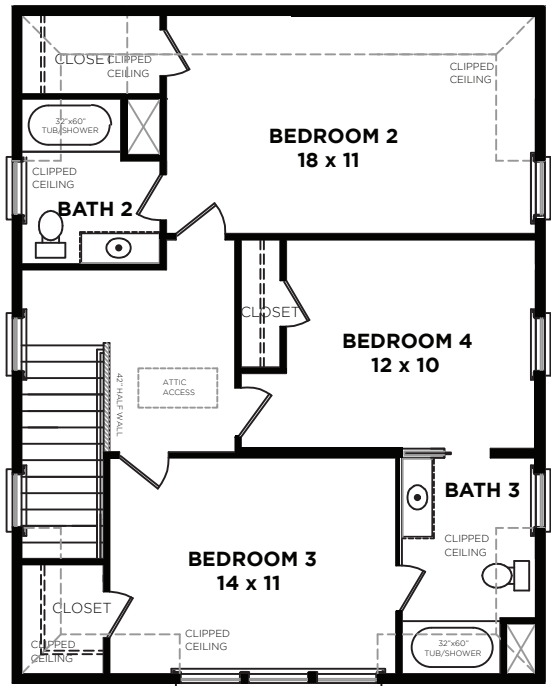

2650 SQ. FT

SECOND FLOOR PLAN W/ BEDROOM 4 AND BATH 3