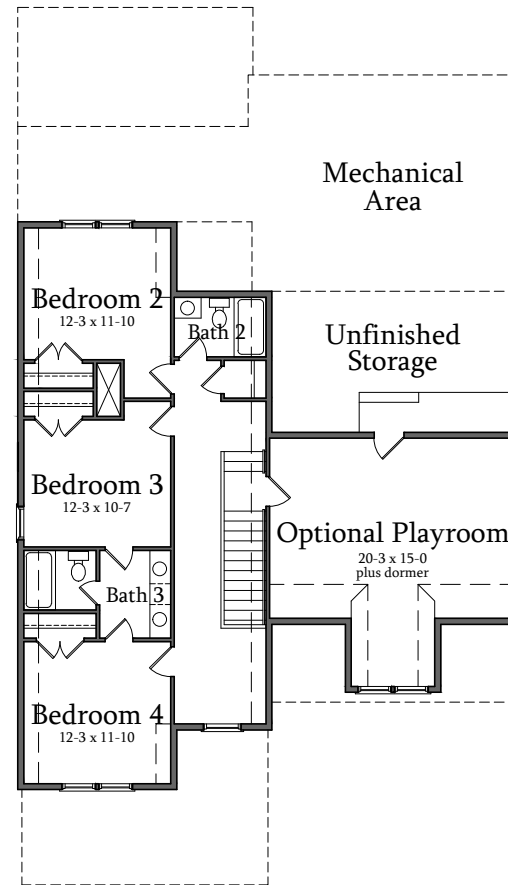

11-12-14 kdkdesign

First Floor Plan

Second Floor Plan

2609BR

4 Bedrooms | 3.5 Bath
Base Heated SF : 2,609

SAUSSY BURBANK

BEAUTIFUL - TIMELESS - CRAFTSMANSHIP

11-12-14 **kilkdesign**