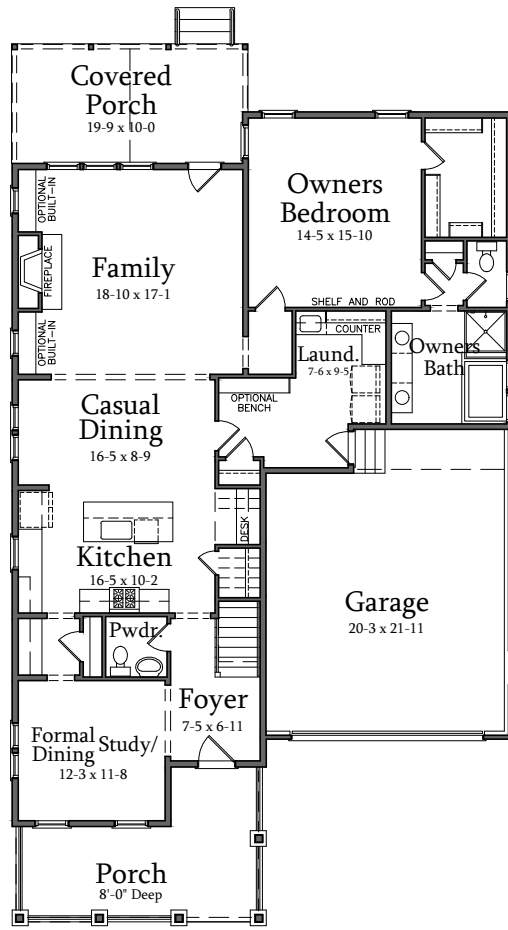

2609BR

SAUSSY BURBANK

BEAUTIFUL - TIMELESS - CRAFTSMANSHIP

© 2012 Saussy Burbank, LLC. Prices, plans, designs, architectural renderings, uses, dimensions, specifications, materials, availability, improvements and amenities depicted or described herein are subject to change or cancellation (in whole or in part) without notice. Illustrations may include artists depictions and differ from final improvements. Equal housing opportunity.

11-12-14 kdkdesign

First Floor Plan

Second Floor Plan

2609BR

4 Bedrooms | 3.5 Bath
Base Heated SF : 2,609

SAUSSY BURBANK

BEAUTIFUL - TIMELESS - CRAFTSMANSHIP

11-12-14 **kilkdesign**