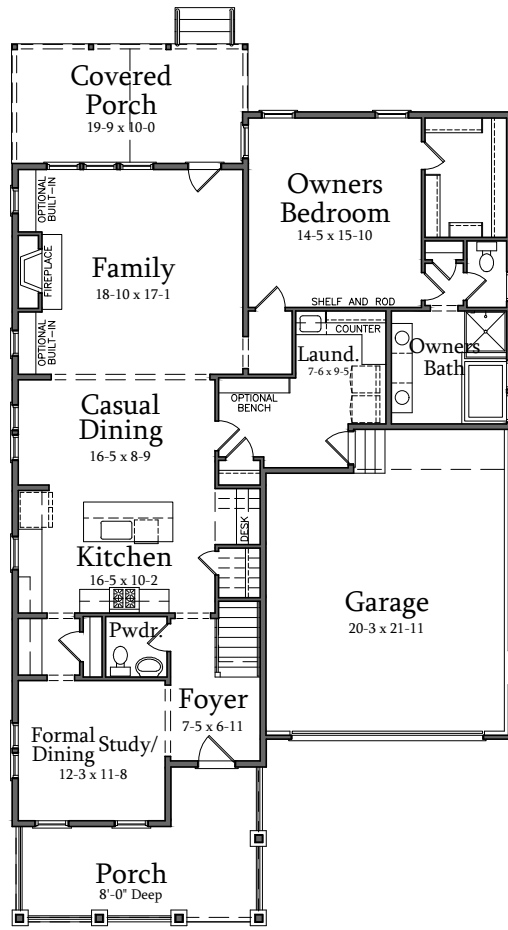

2609BR

SAUSSY BURBANK

BEAUTIFUL - TIMELESS - CRAFTSMANSHIP

© 2012 Saussy Burbank, LLC. Prices, plans, designs, architectural renderings, uses, dimensions, specifications, materials, availability, improvements and amenities depicted or described herein are subject to change or cancellation (in whole or in part) without notice. Illustrations may include artists depictions and differ from final improvements. Equal housing opportunity.

11-12-14 kdkdesign

First Floor Plan

Second Floor Plan

## 2609BR

4 Bedrooms | 3.5 Bath  
Base Heated SF : 2,609

© 2012 Saussy Burbank, LLC. Prices, plans, designs, architectural renderings, uses, dimensions, specifications, materials, availability, improvements and amenities depicted or described herein are subject to change or cancellation (in whole or in part) without notice. Illustrations may include artists depictions and differ from final improvements. Equal housing opportunity.