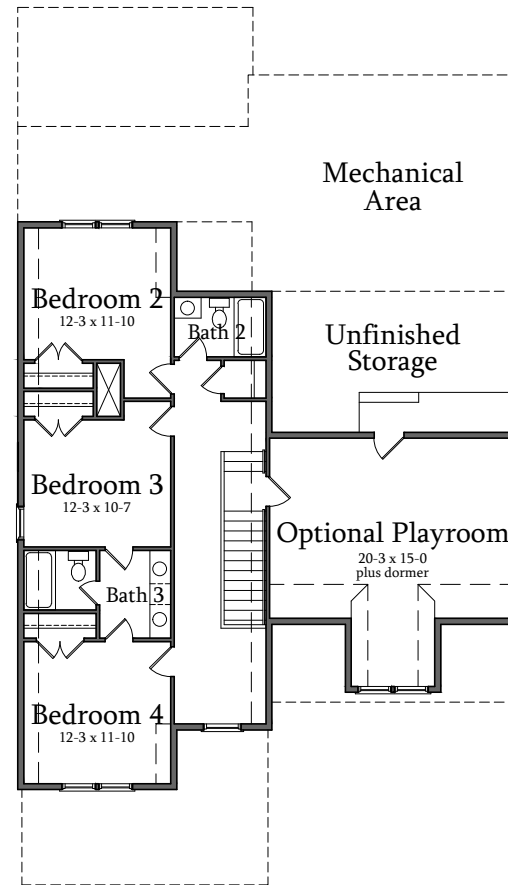

11-12-14 kdkdesign

First Floor Plan

Second Floor Plan

## 2609BR

4 Bedrooms | 3.5 Bath  
Base Heated SF : 2,609

© 2012 Saussy Burbank, LLC. Prices, plans, designs, architectural renderings, uses, dimensions, specifications, materials, availability, improvements and amenities depicted or described herein are subject to change or cancellation (in whole or in part) without notice. Illustrations may include artists depictions and differ from final improvements. Equal housing opportunity.