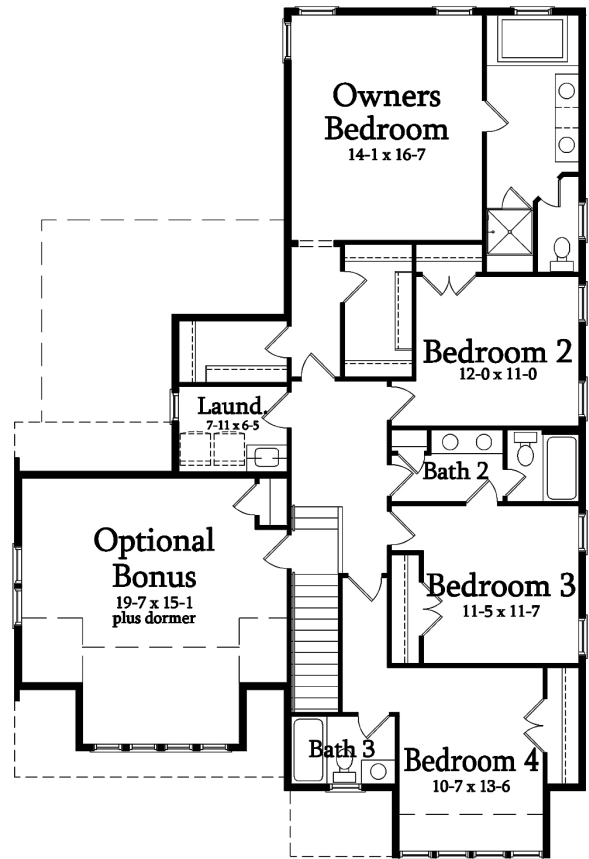

ARNOLD P

Bedrooms	4/5
Bathrooms	3.5/4
Base Heated	2628 sq. ft.
Opt Bonus	380 sq. ft.
Opt Bedroom 5	203 sq. ft.
Total Available Heated	3211 sq. ft.

ARNOLD P

First Floor

Second Floor