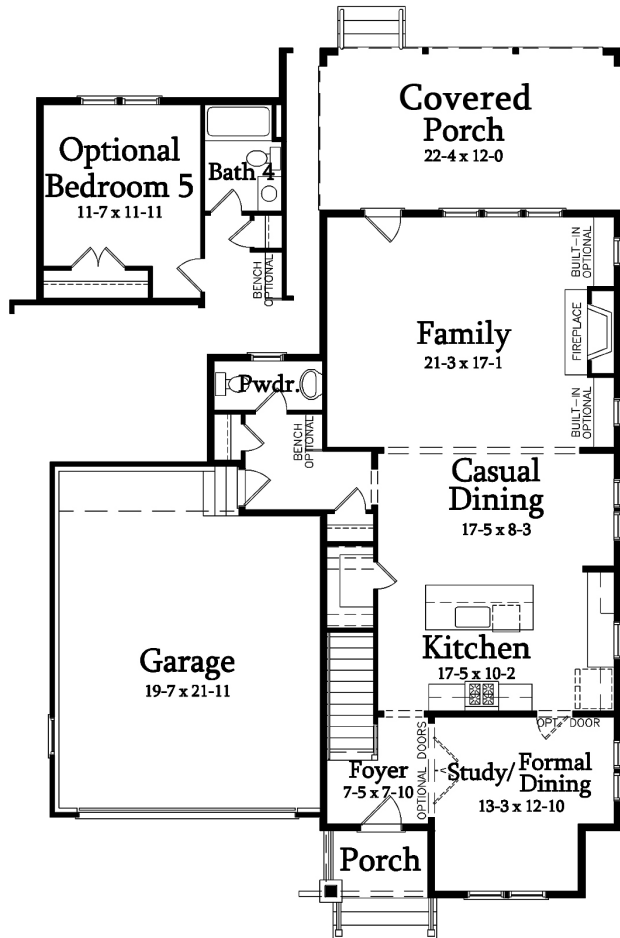

ARNOLD P

Bedrooms	4/5
Bathrooms	3.5/4
Base Heated	2628 sq. ft.
Opt Bonus	380 sq. ft.
Opt Bedroom 5	203 sq. ft.
Total Available Heated	3211 sq. ft.

ARNOLD P

First Floor

Second Floor