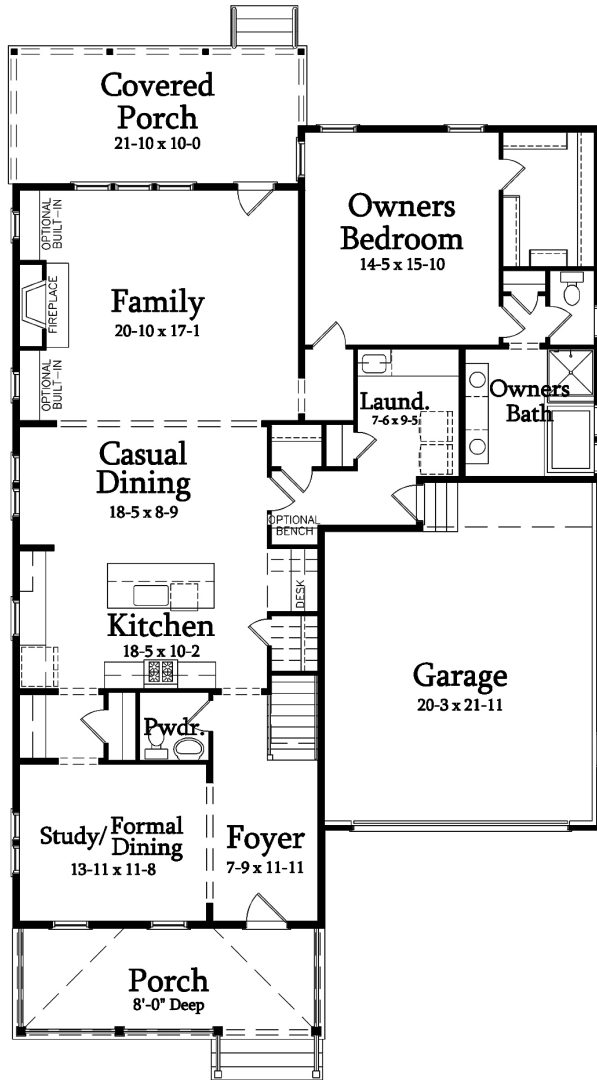

# LANGSTON K

<b>Bedrooms</b>	4
<b>Bathrooms</b>	3.5
<b>Base Heated</b>	2,945 sq. ft.
<b>Opt Playroom</b>	390 sq. ft.
<b>Total Available Heated</b>	3,335 sq. ft.

# LANGSTON K

First Floor

Second Floor