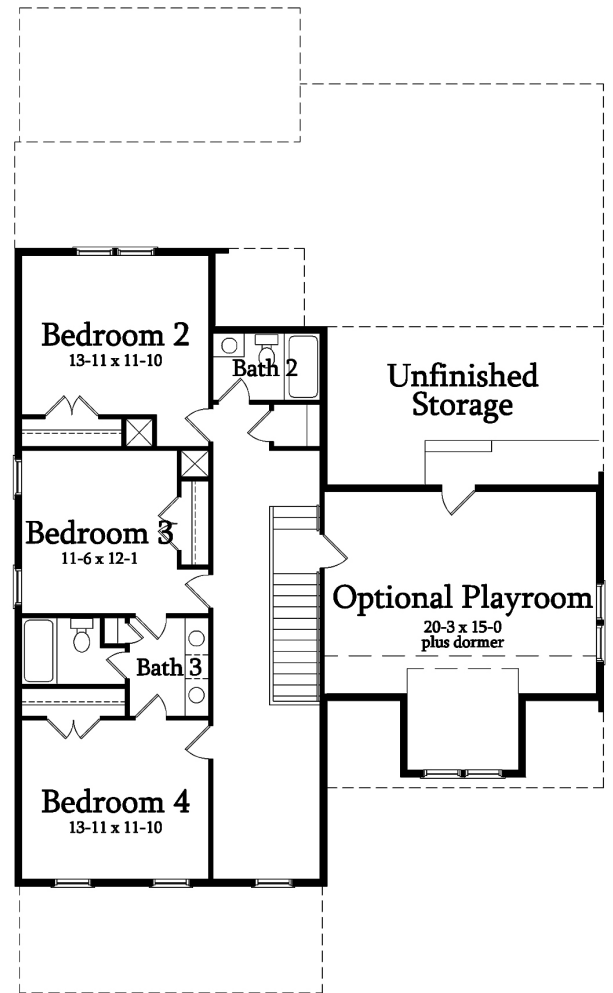

# LANGSTON K

<b>Bedrooms</b>	4
<b>Bathrooms</b>	3.5
<b>Base Heated</b>	2,945 sq. ft.
<b>Opt Playroom</b>	390 sq. ft.
<b>Total Available Heated</b>	3,335 sq. ft.

# LANGSTON K

First Floor

Second Floor