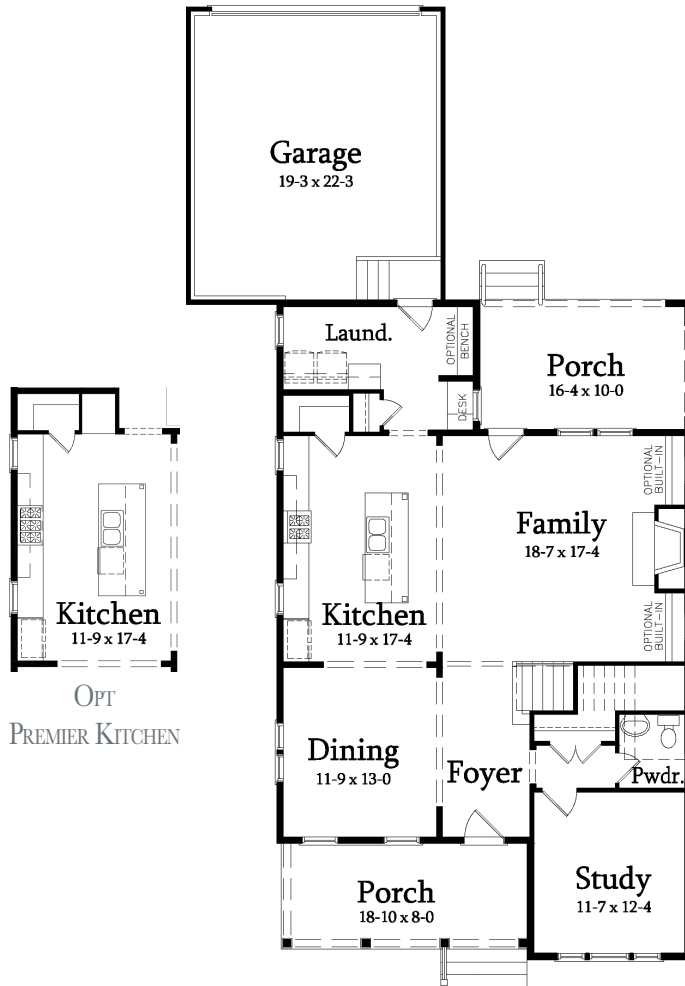

SAUSSY BURBANK
BEAUTIFUL - TIMELESS - CRAFTSMANSHIP

HILLIARD C

4 Bedroom / 3.5 Bath / Bonus
Heated SF: 2892

2892-C

All plans, dimensions, details, and renderings are approximate and subject to change. Illustration may not represent finished details.

SAUSSY BURBANK

BEAUTIFUL - TIMELESS - CRAFTSMANSHIP

HILLIARD C

4 Bedroom / 3.5 Bath / Bonus
Heated SF: 2892

FIRST FLOOR

SECOND FLOOR

2892-C

kdkdesign

All plans, dimensions, details, and renderings are approximate and subject to change. Illustration may not represent finished details. 4/2018