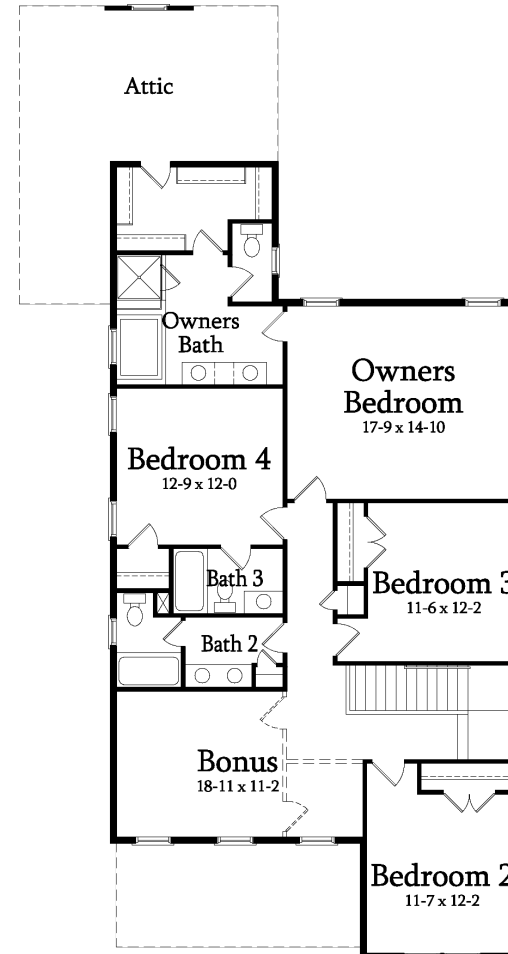

SAUSSY BURBANK
BEAUTIFUL - TIMELESS - CRAFTSMANSHIP

HILLIARD C

4 Bedroom / 3.5 Bath / Bonus
Heated SF: 2892

2892-C

All plans, dimensions, details, and renderings are approximate and subject to change. Illustration may not represent finished details.

SAUSSY BURBANK

BEAUTIFUL - TIMELESS - CRAFTSMANSHIP

HILLIARD C

4 Bedroom / 3.5 Bath / Bonus
Heated SF: 2892

FIRST FLOOR

SECOND FLOOR

2892-C

kdkdesign

All plans, dimensions, details, and renderings are approximate and subject to change. Illustration may not represent finished details. 4/2018