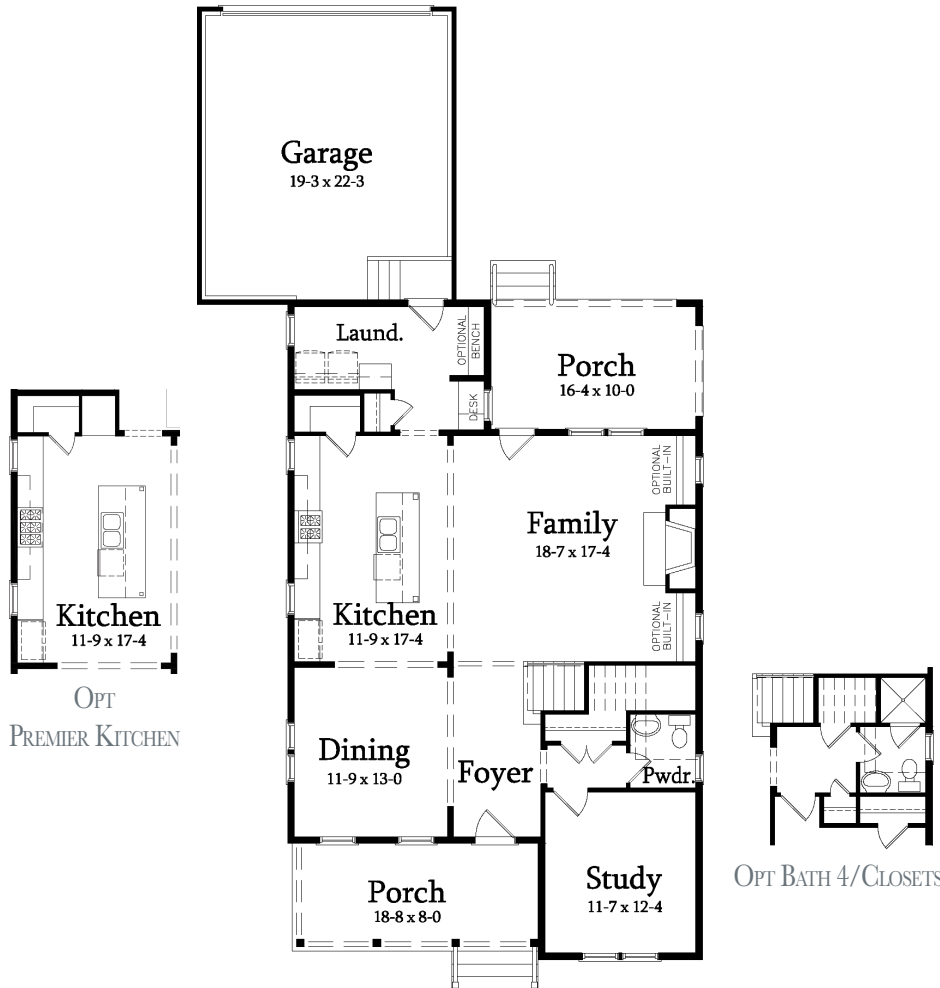

SAUSSY BURBANK
BEAUTIFUL - TIMELESS - CRAFTSMANSHIP

HILLIARD D

4 Bedroom / 3.5 Bath/ Bonus
Heated SF: 2892

2892-D

All plans, dimensions, details, and renderings are approximate and subject to change. Illustration may not represent finished details.

SAUSSY BURBANK

BEAUTIFUL - TIMELESS - CRAFTSMANSHIP

HILLIARD D

4 Bedroom / 3.5 Bath / Bonus
Heated SF: 2892

FIRST FLOOR

SECOND FLOOR

2892-D

kdkdesign

All plans, dimensions, details, and renderings are approximate and subject to change. Illustration may not represent finished details. 4/2018