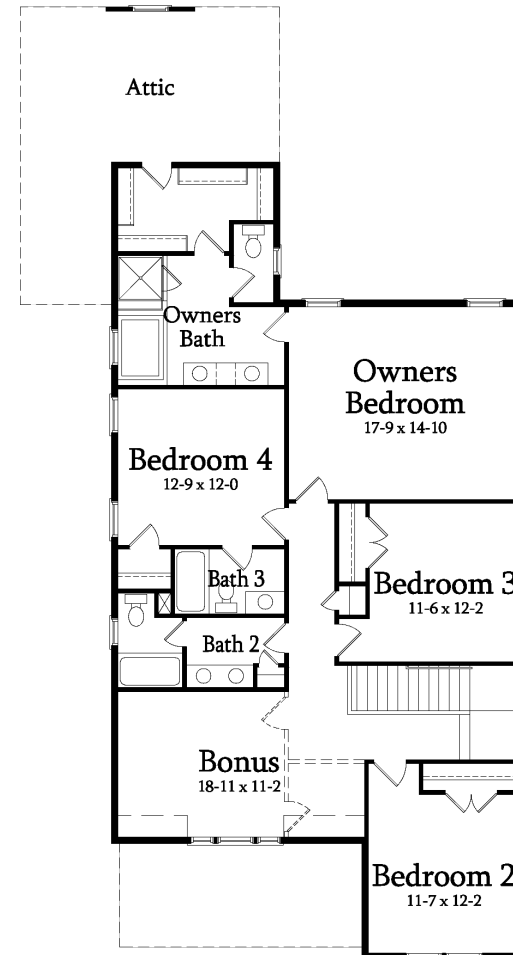

SAUSSY BURBANK
BEAUTIFUL - TIMELESS - CRAFTSMANSHIP

HILLIARD D

4 Bedroom / 3.5 Bath/ Bonus
Heated SF: 2892

2892-D

All plans, dimensions, details, and renderings are approximate and subject to change. Illustration may not represent finished details.

SAUSSY BURBANK

BEAUTIFUL - TIMELESS - CRAFTSMANSHIP

HILLIARD D

4 Bedroom / 3.5 Bath / Bonus
Heated SF: 2892

FIRST FLOOR

SECOND FLOOR

2892-D

kdkdesign

All plans, dimensions, details, and renderings are approximate and subject to change. Illustration may not represent finished details. 4/2018