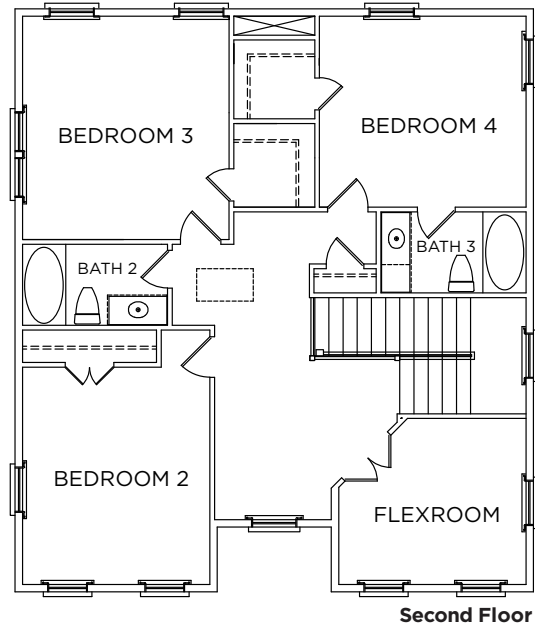

SNYDER A

Bedrooms	4
Bathrooms	3.5
1st Floor	1816 sq. ft.
2nd Floor	1123 sq. ft.
Total Heated	2939 sq. ft.

SNYDER A

2939A-SNYDER
10/10/2014