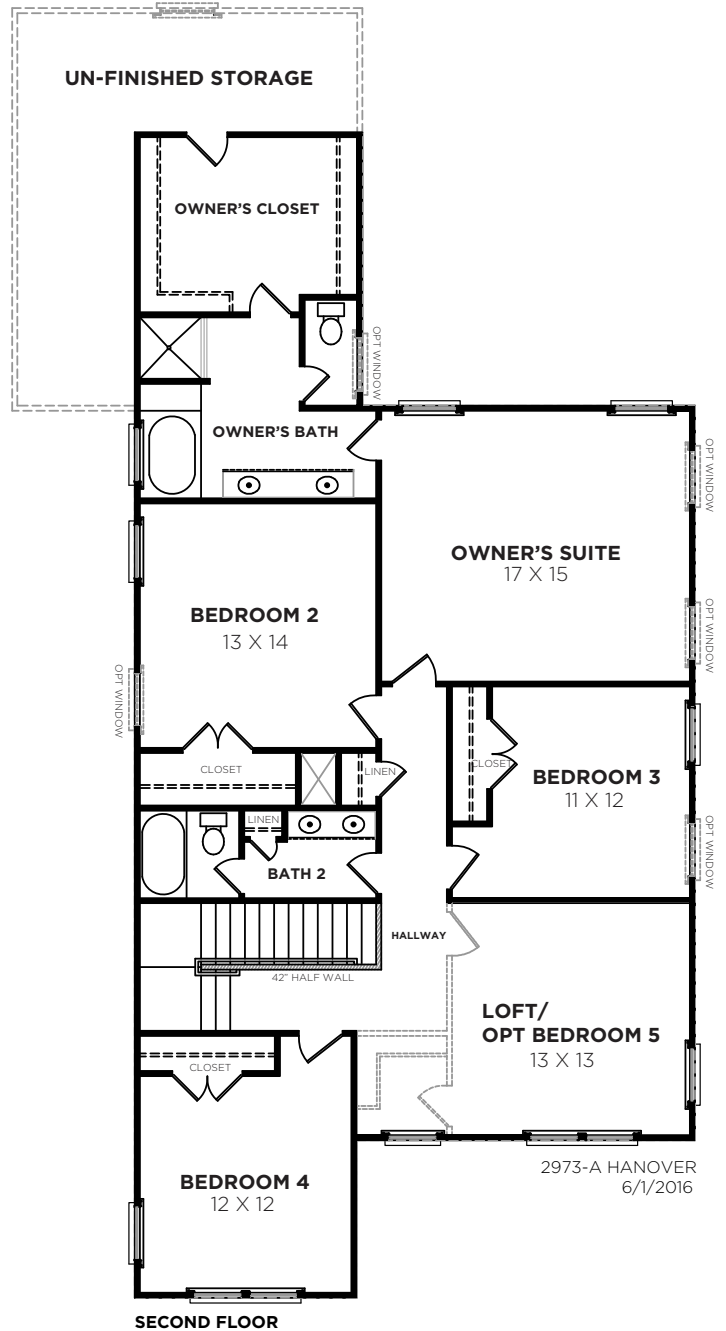

Hanover A

Bedrooms	4/5/6
Bathrooms	2.5/3
1st Floor	1313 sq. ft.
2nd Floor	1660 sq. ft.
Total Heated	2973 sq. ft.

Hanover A

2973-A HANOVER
6/1/2016