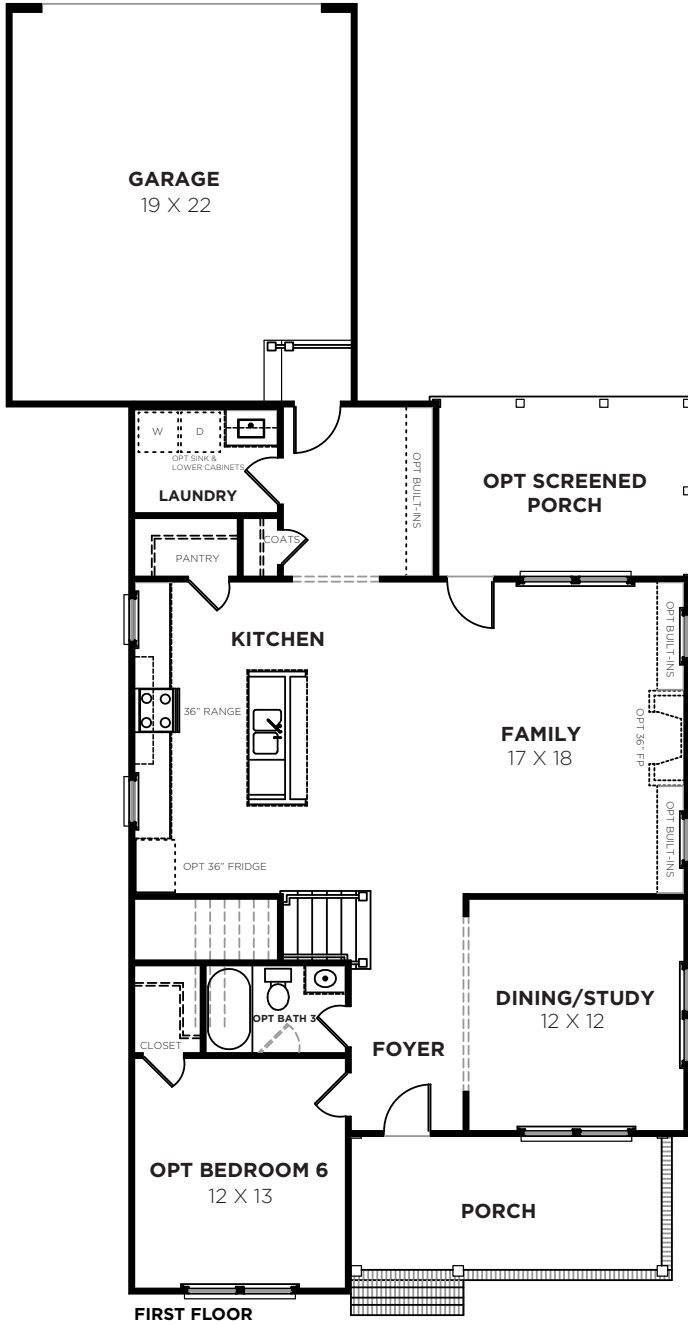

Hanover A

Bedrooms	4/5/6
Bathrooms	2.5/3
1st Floor	1313 sq. ft.
2nd Floor	1660 sq. ft.
Total Heated	2973 sq. ft.

Hanover A

2973-A HANOVER
6/1/2016