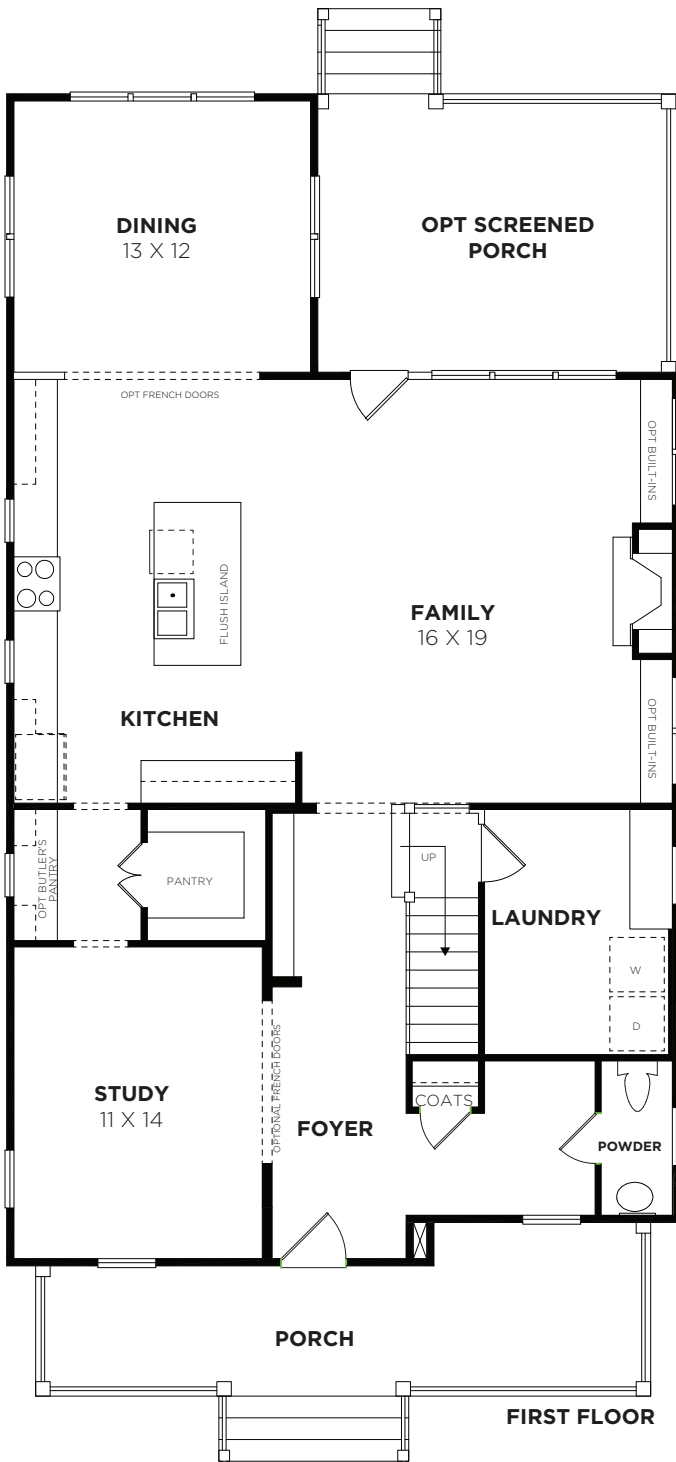

Drayton B

Bedrooms	4
Bathrooms	3.5
1st Floor	1437 sq. ft.
2nd Floor	1651 sq. ft.
Total Heated	3088 sq. ft.

Drayton B

3010B-DRAYTON
12/12/2014