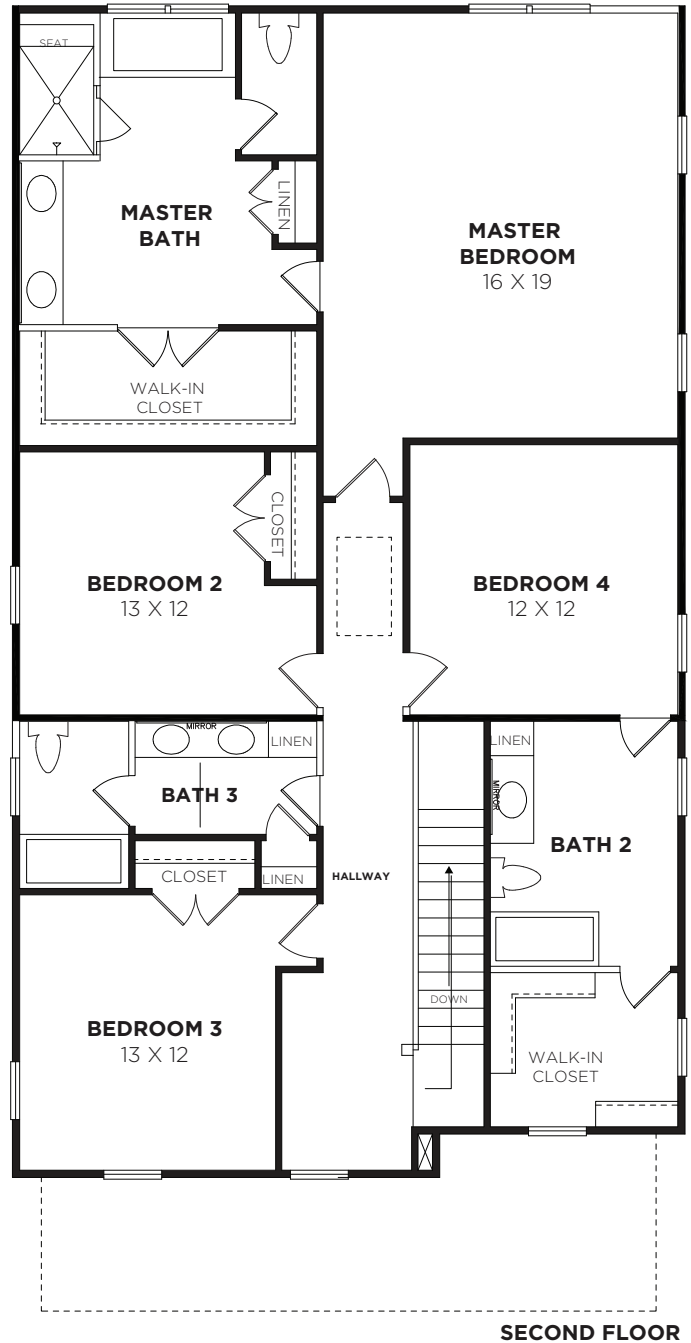

Drayton B

Bedrooms	4
Bathrooms	3.5
1st Floor	1437 sq. ft.
2nd Floor	1651 sq. ft.
Total Heated	3088 sq. ft.

Drayton B

3010B-DRAYTON
12/12/2014