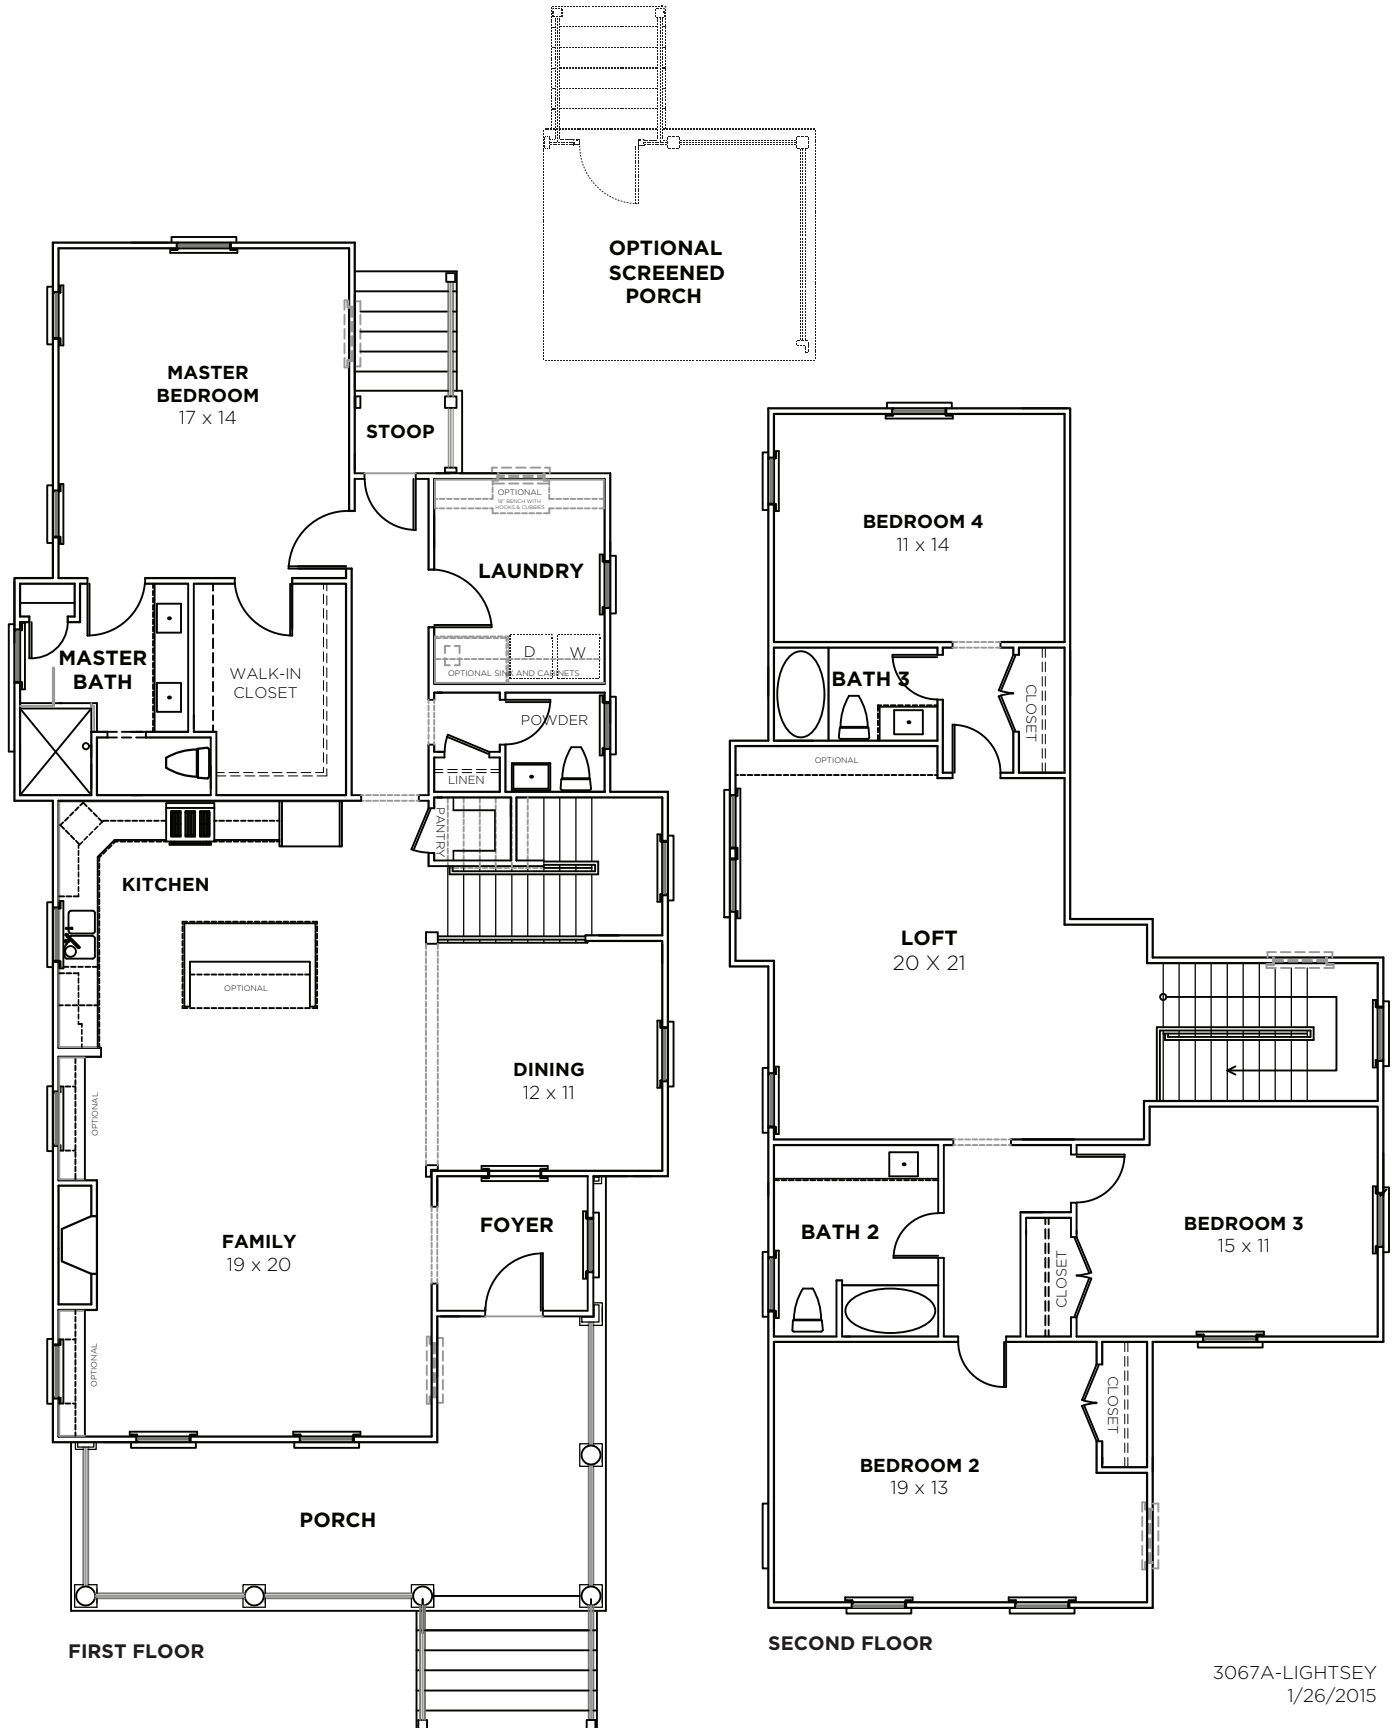

Lightsey A

Bedrooms	4
Bathrooms	3.5
1st Floor	1668 sq. ft.
2nd Floor	1397 sq. ft.
Total Heated	3065 sq. ft.

Lightsey A

3067A-LIGHTSEY
1/26/2015