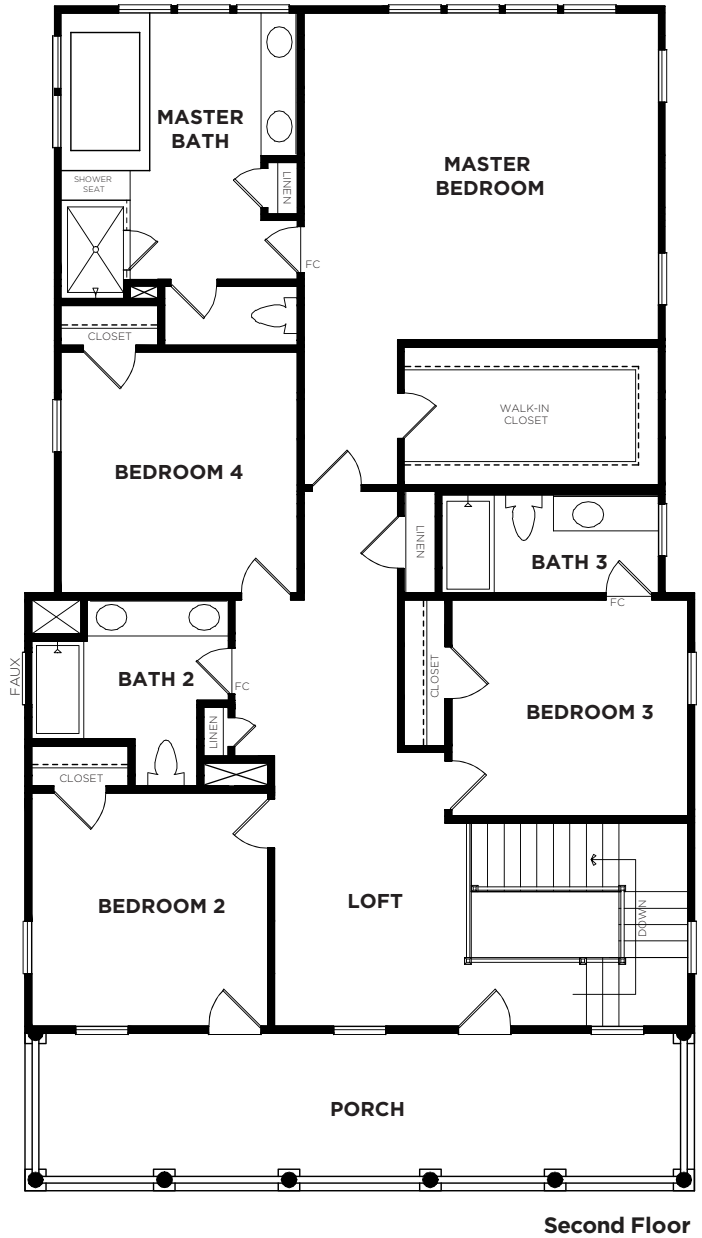

AWENDAW A

Bedrooms	4
Bathrooms	3.5
1st Floor	1517 sq. ft.
2nd Floor	1683 sq. ft.
Total Heated	3200 sq. ft.

AWENDAW A

3203A-AWENDAW
01/14/2014