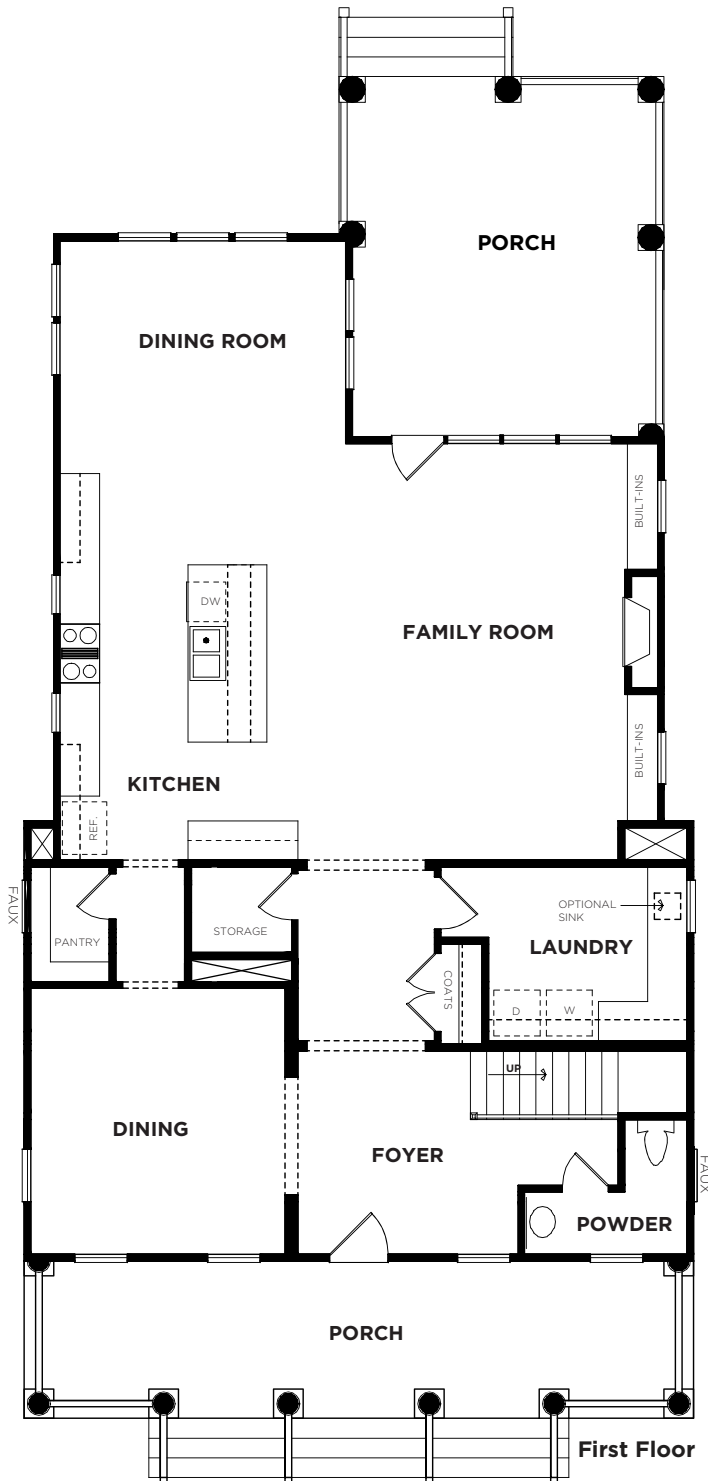

AWENDAW A

Bedrooms	4
Bathrooms	3.5
1st Floor	1517 sq. ft.
2nd Floor	1683 sq. ft.
Total Heated	3200 sq. ft.

AWENDAW A

3203A-AWENDAW
01/14/2014