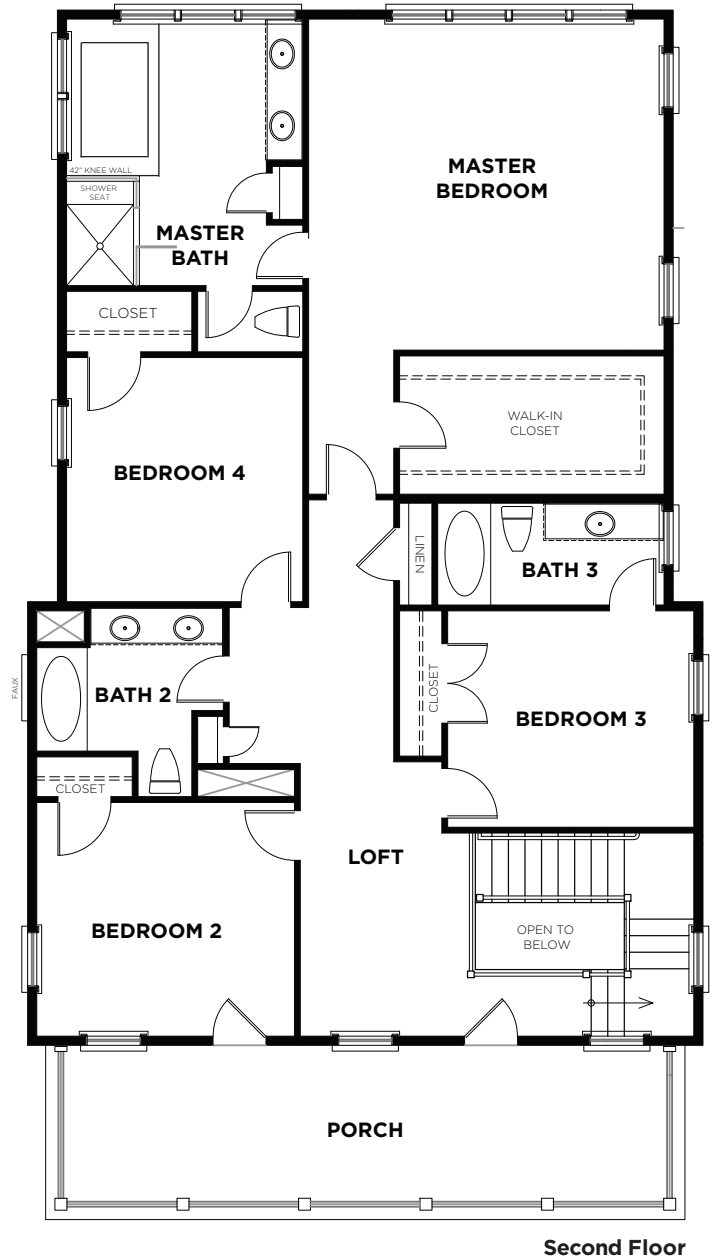

AWENDAW B

Bedrooms	4
Bathrooms	3.5
1st Floor	1523 sq. ft.
2nd Floor	1683 sq. ft.
Total Heated	3206 sq. ft.

AWENDAW B

3203B-AWENDAW
02/10/2014