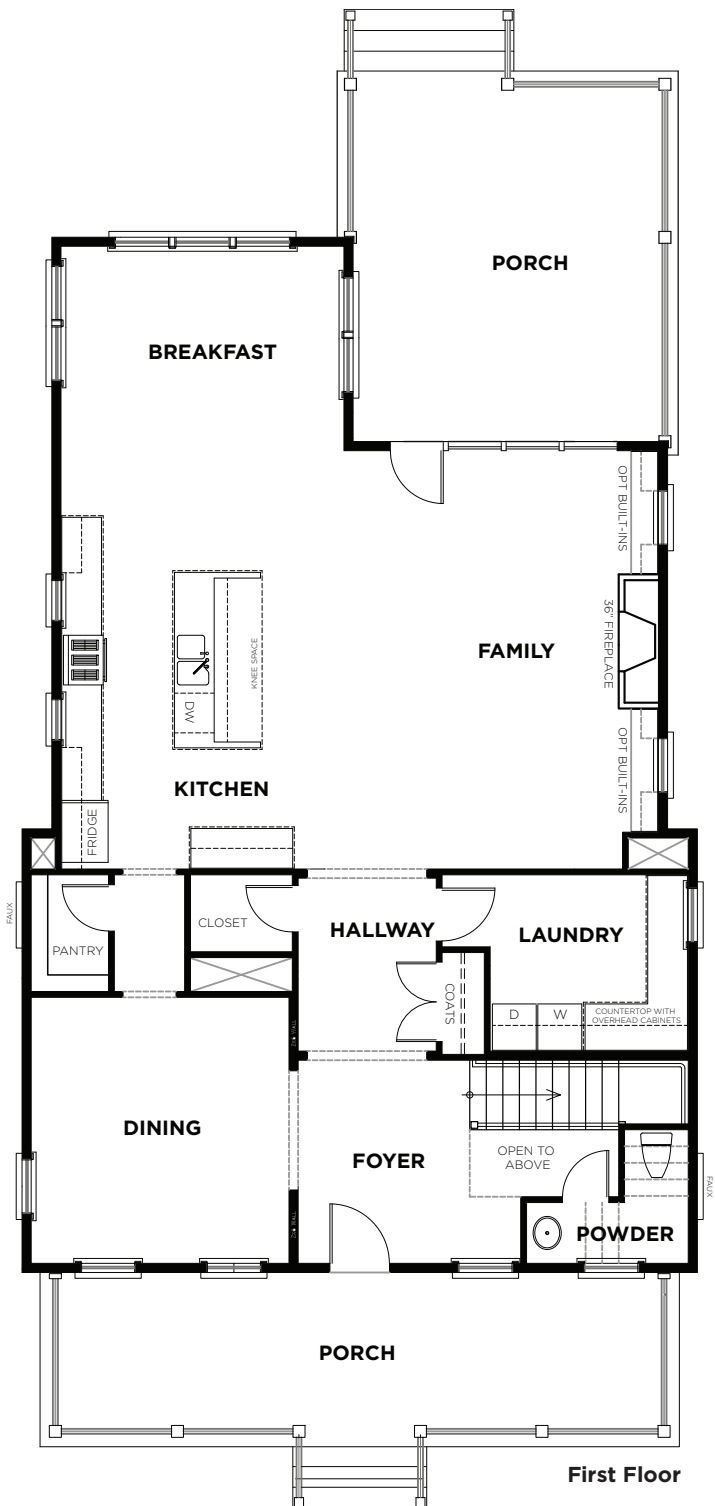

AWENDAW B

Bedrooms	4
Bathrooms	3.5
1st Floor	1523 sq. ft.
2nd Floor	1683 sq. ft.
Total Heated	3206 sq. ft.

AWENDAW B

3203B-AWENDAW
02/10/2014