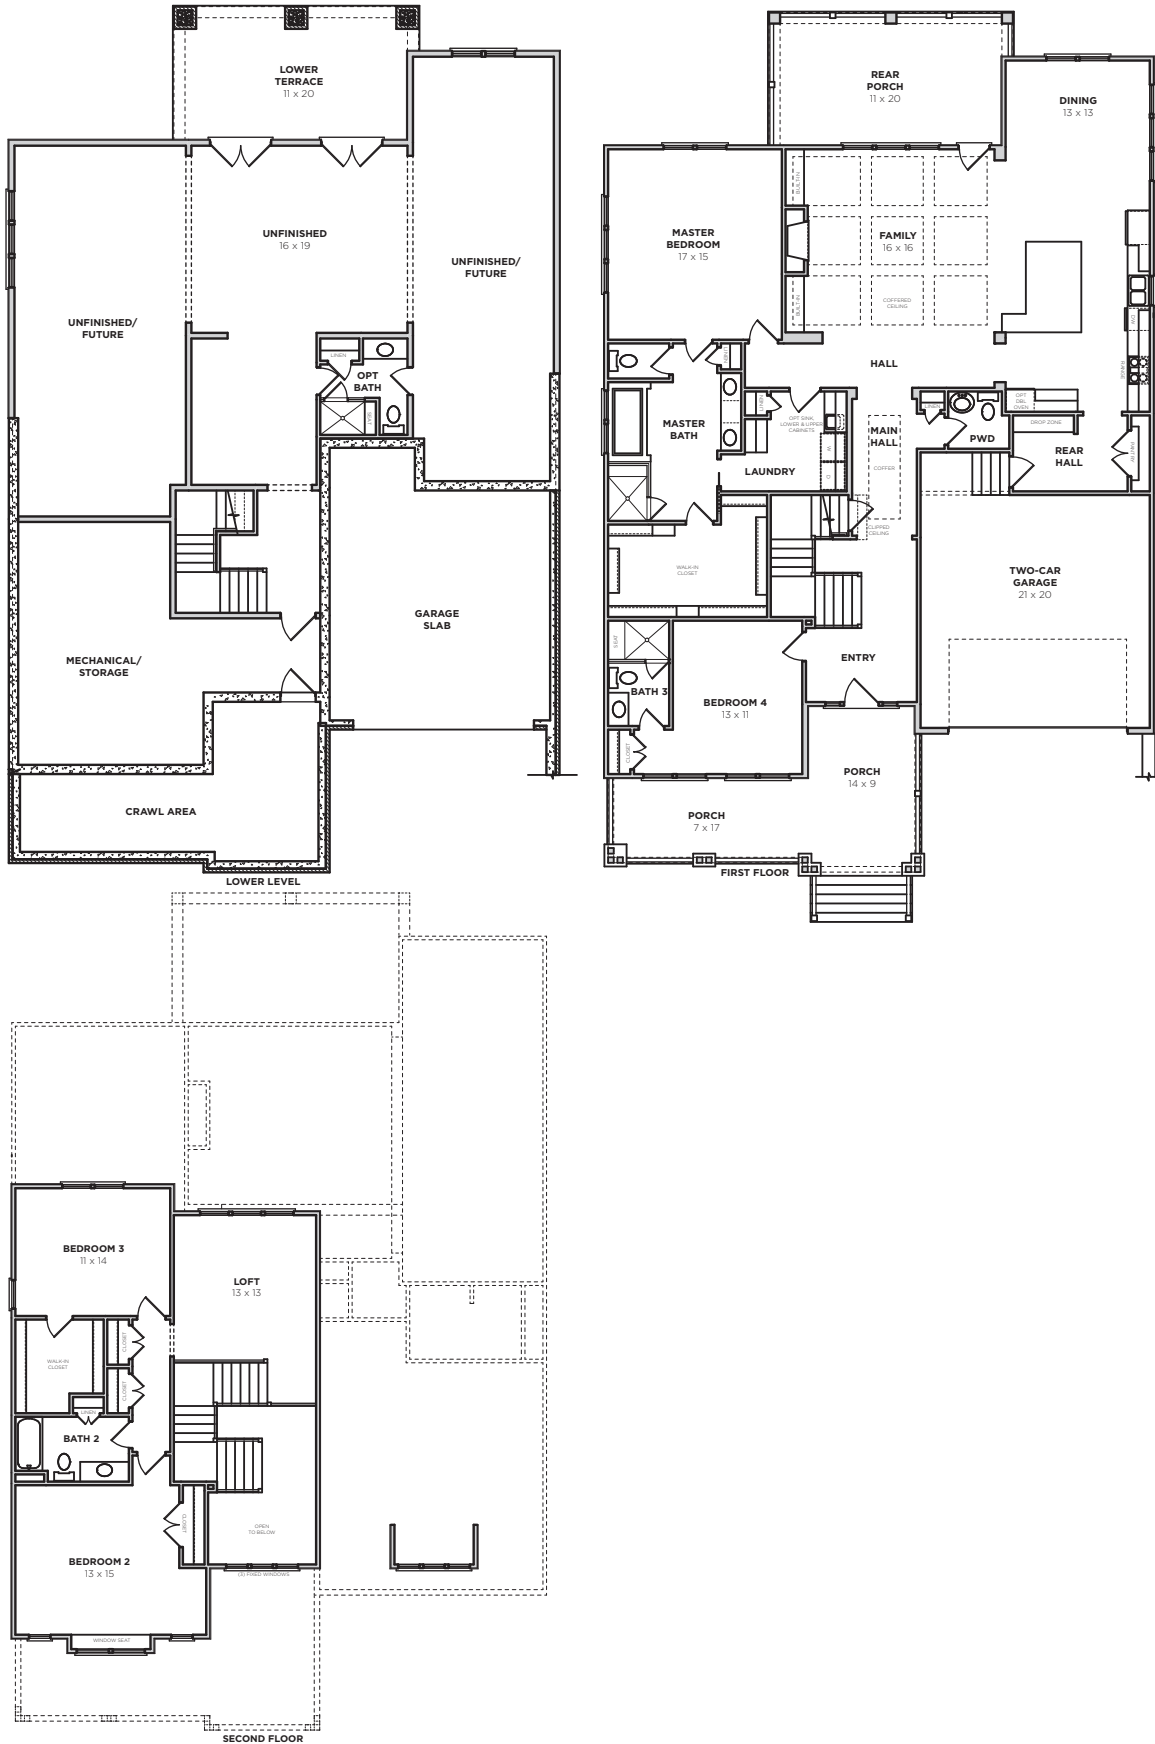

3278A - BASEMENT

©2017, Saussy Burbank, LLC "Saussy Burbank" is a service mark of Saussy Burbank, LLC. Prices, plans, designs, architectural renderings, uses, dimensions, specifications, materials, availability, improvements and amenities depicted or described herein are subject to change or cancellation (in whole or in part) without notice. Illustrations may include artists' depictions and differ from final improvements. Equal housing opportunity.

April 7, 2017