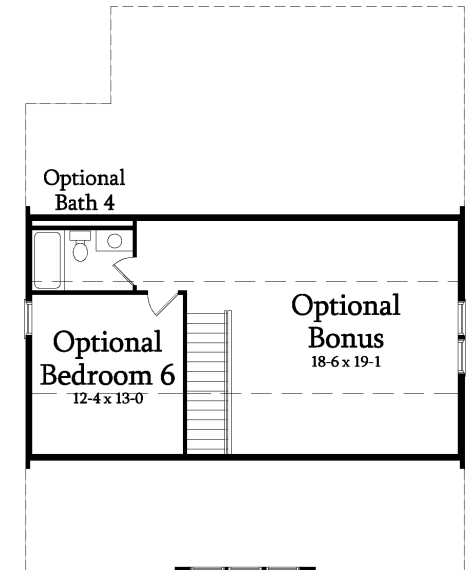

SAUSSY BURBANK
BEAUTIFUL - TIMELESS - CRAFTSMANSHIP

PATTON C

4 Bedroom / 3.5 Bath / Finished Rec Room / Base Heated SF: 3594
Opt 3rd Floor Bonus SF: 447 / Opt 3rd Floor Bedroom SF: 184 / Opt 3rd Floor Bath SF: 47
Total Available Heated SF: 4272

3593-C

All plans, dimensions, details, and renderings are approximate and subject to change. Illustration may not represent finished details.

SAUSSY BURBANK

BEAUTIFUL - TIMELESS - CRAFTSMANSHIP

PATTON C

4 Bedroom / 3.5 Bath / Finished Rec Room

Base Heated SF: 3594

Opt 3rd Floor Bonus SF: 447 / Opt 3rd Floor Bedroom SF: 184

Opt 3rd Floor Bath SF: 47

Total Available Heated SF: 4272

FIRST FLOOR

SECOND FLOOR

THIRD FLOOR

3593-C

kdkdesign

All plans, dimensions, details, and renderings are approximate and subject to change. Illustration may not represent finished details. 10/2016