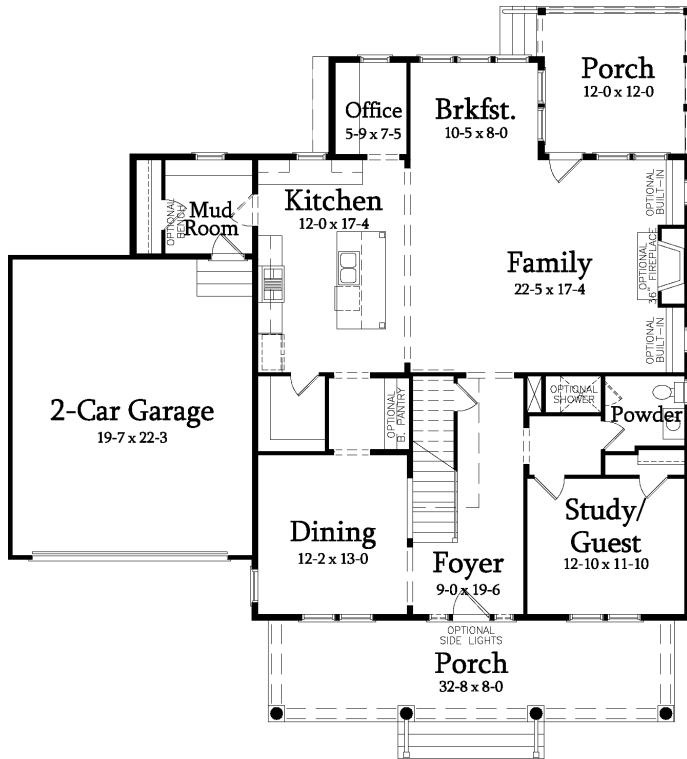

SAUSSY BURBANK
BEAUTIFUL - TIMELESS - CRAFTSMANSHIP

PATTON C

4 Bedroom / 3.5 Bath / Finished Rec Room / Base Heated SF: 3594
Opt 3rd Floor Bonus SF: 447 / Opt 3rd Floor Bedroom SF: 184 / Opt 3rd Floor Bath SF: 47
Total Available Heated SF: 4272

3593-C

All plans, dimensions, details, and renderings are approximate and subject to change. Illustration may not represent finished details.

SAUSSY BURBANK

BEAUTIFUL - TIMELESS - CRAFTSMANSHIP

PATTON C

4 Bedroom / 3.5 Bath / Finished Rec Room

Base Heated SF: 3594

Opt 3rd Floor Bonus SF: 447 / Opt 3rd Floor Bedroom SF: 184

Opt 3rd Floor Bath SF: 47

Total Available Heated SF: 4272

FIRST FLOOR

SECOND FLOOR

THIRD FLOOR

3593-C

kdkdesign

All plans, dimensions, details, and renderings are approximate and subject to change. Illustration may not represent finished details. 10/2016