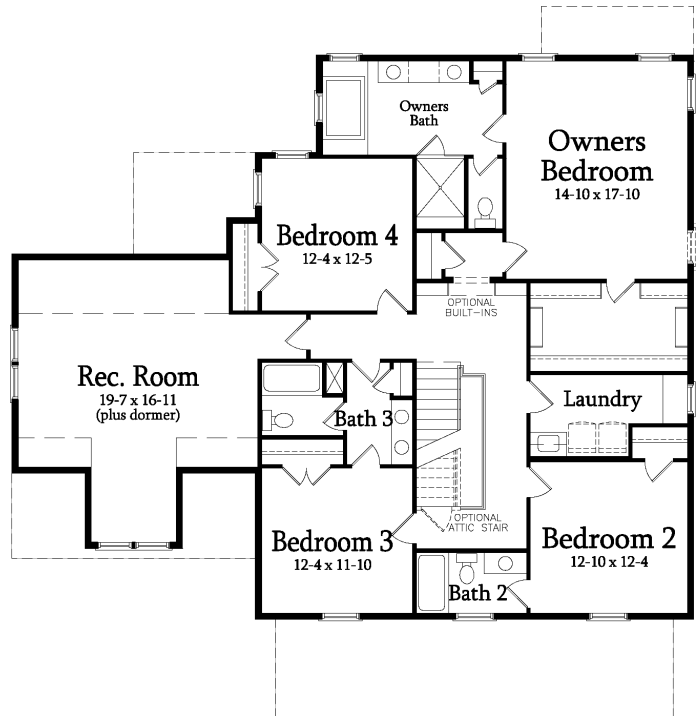

SAUSSY BURBANK
BEAUTIFUL - TIMELESS - CRAFTSMANSHIP

PATTON C

4 Bedroom / 3.5 Bath / Finished Rec Room / Base Heated SF: 3594
Opt 3rd Floor Bonus SF: 447 / Opt 3rd Floor Bedroom SF: 184 / Opt 3rd Floor Bath SF: 47
Total Available Heated SF: 4272

3593-C

All plans, dimensions, details, and renderings are approximate and subject to change. Illustration may not represent finished details.

SAUSSY BURBANK

BEAUTIFUL - TIMELESS - CRAFTSMANSHIP

PATTON C

4 Bedroom / 3.5 Bath / Finished Rec Room

Base Heated SF: 3594

Opt 3rd Floor Bonus SF: 447 / Opt 3rd Floor Bedroom SF: 184

Opt 3rd Floor Bath SF: 47

Total Available Heated SF: 4272

FIRST FLOOR

SECOND FLOOR

THIRD FLOOR

3593-C

kdkdesign

All plans, dimensions, details, and renderings are approximate and subject to change. Illustration may not represent finished details. 10/2016