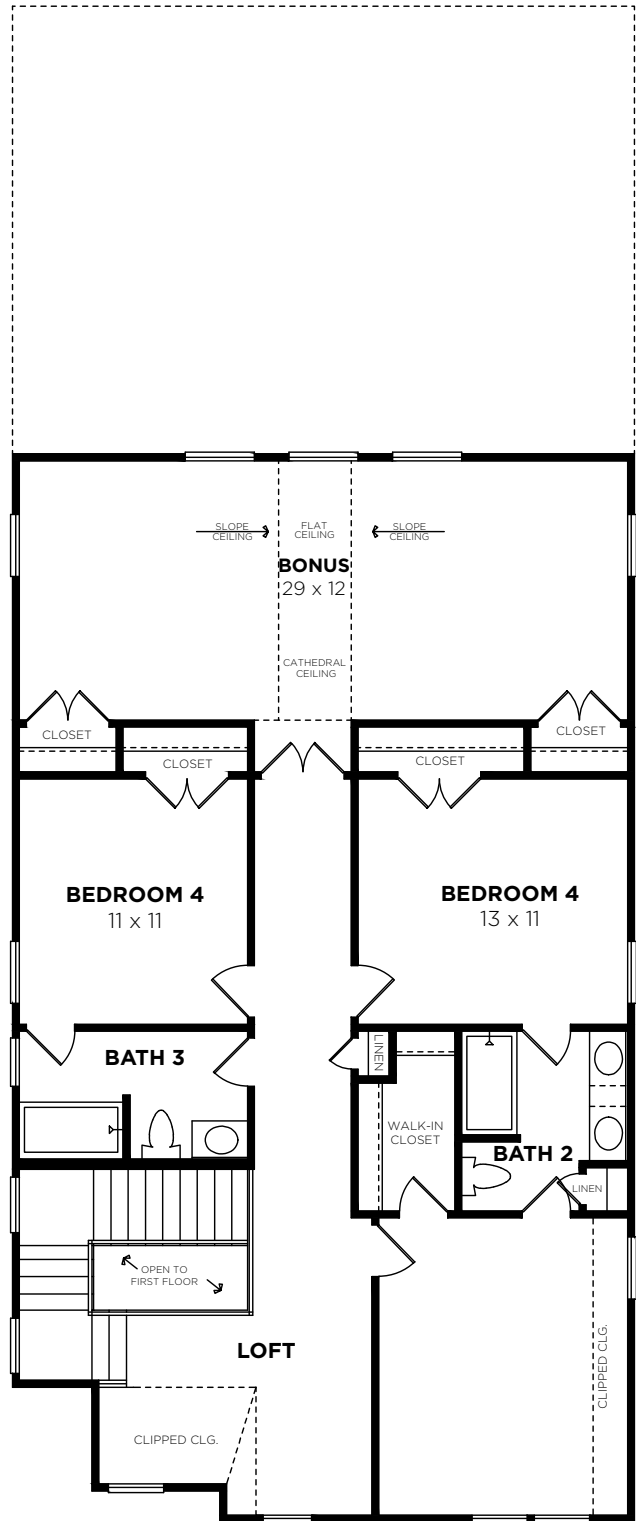

# 5534 CLOSEBURN ROAD

<b>Bedrooms</b>	5
<b>Bathrooms</b>	4.5
<b>1st Floor</b>	1822 sq. ft.
<b>2nd Floor</b>	1351 sq. ft.
<b>Carriage House</b>	282 sq. ft.
<b>Total Heated</b>	3455 sq. ft.

# 5534 CLOSEBURN ROAD

**FIRST FLOOR  
CLOSEBURN - LOT #1**

**SECOND FLOOR  
CLOSEBURN - LOT #1**

**FINAL  
6/25/14**

## CLOSEBURN - LOT #1 CARRIAGE HOUSE