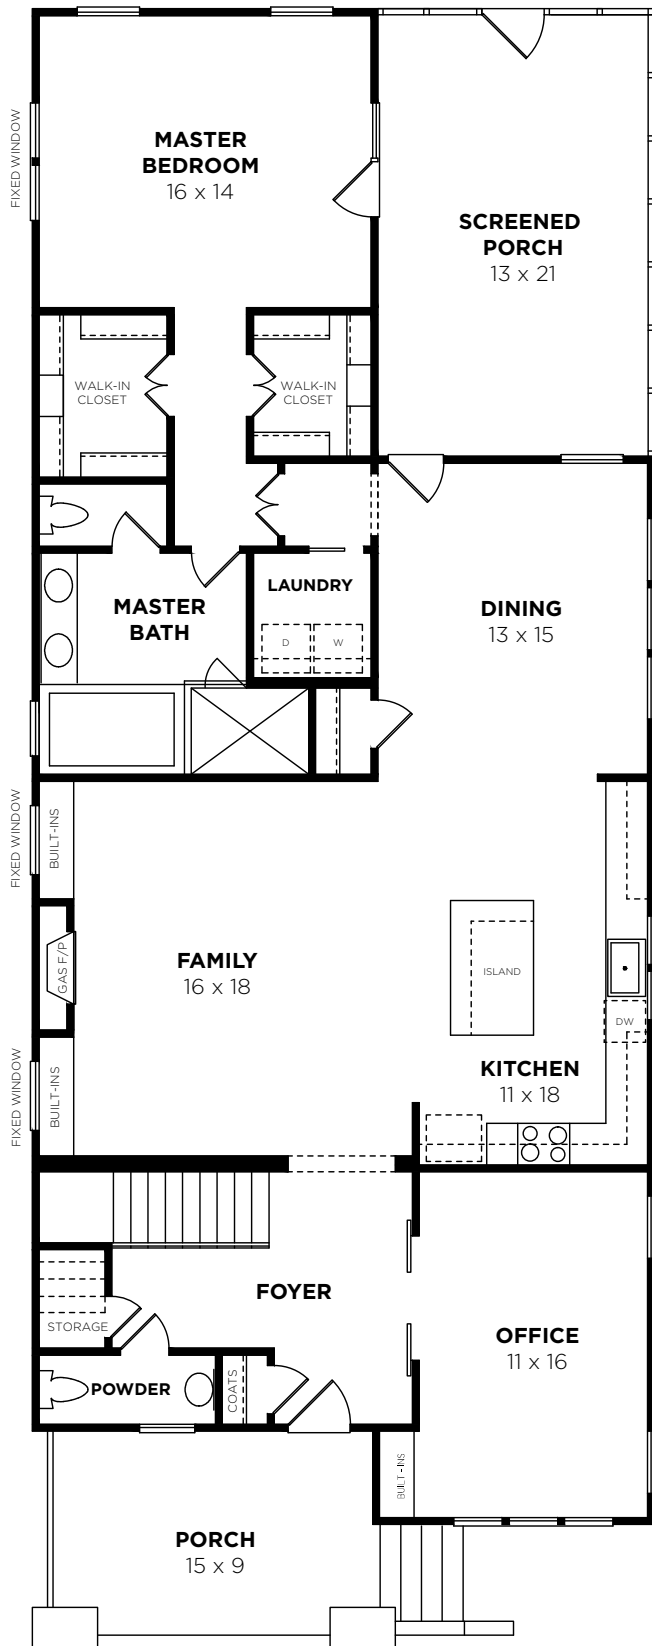

# 5534 CLOSEBURN ROAD

<b>Bedrooms</b>	5
<b>Bathrooms</b>	4.5
<b>1st Floor</b>	1822 sq. ft.
<b>2nd Floor</b>	1351 sq. ft.
<b>Carriage House</b>	282 sq. ft.
<b>Total Heated</b>	3455 sq. ft.

# 5534 CLOSEBURN ROAD

**FIRST FLOOR  
CLOSEBURN - LOT #1**

**SECOND FLOOR  
CLOSEBURN - LOT #1**

**FINAL  
6/25/14**

## CLOSEBURN - LOT #1 CARRIAGE HOUSE