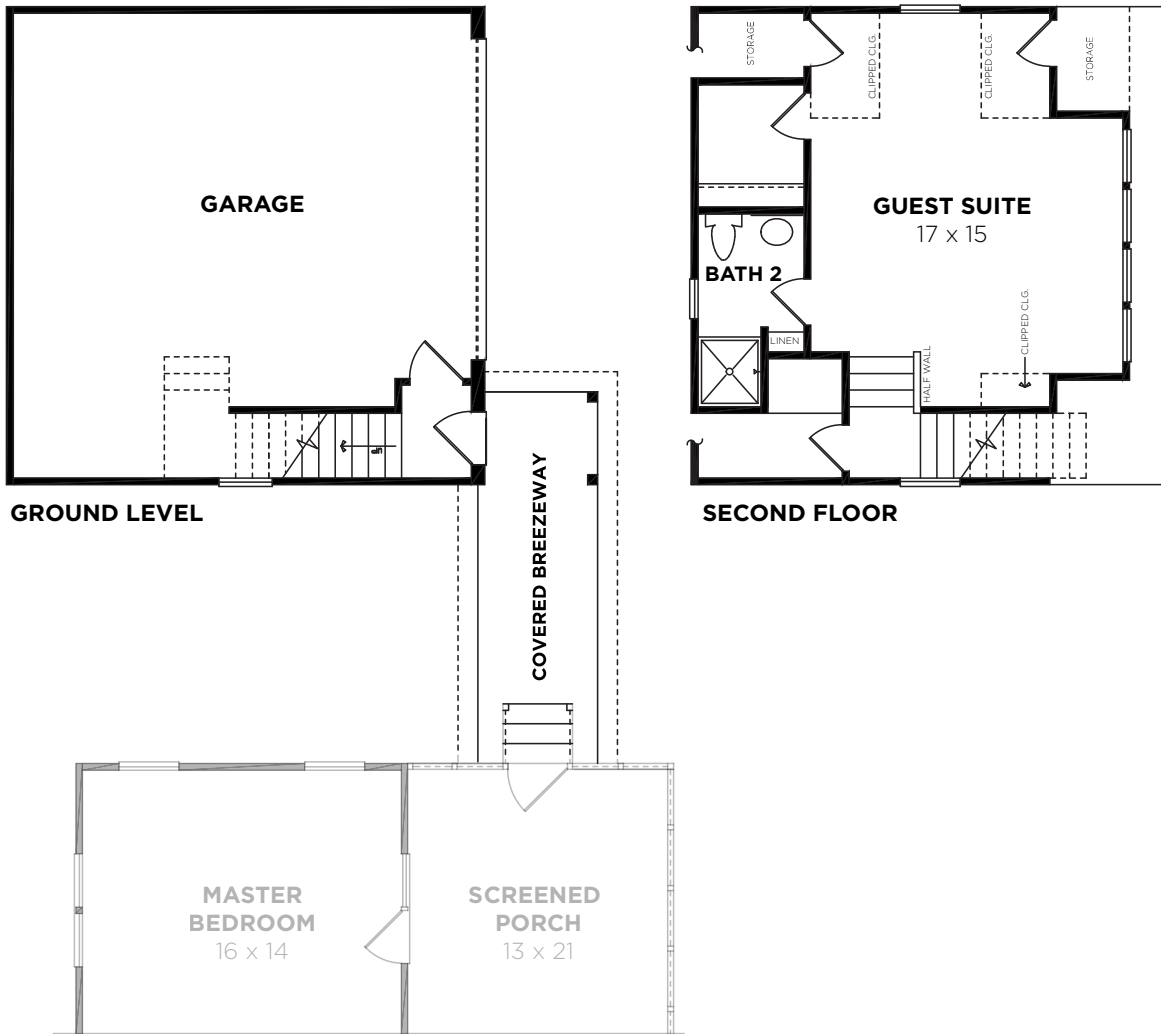

5534 CLOSEBURN ROAD

CLOSEBURN - LOT #1 CARRIAGE HOUSE