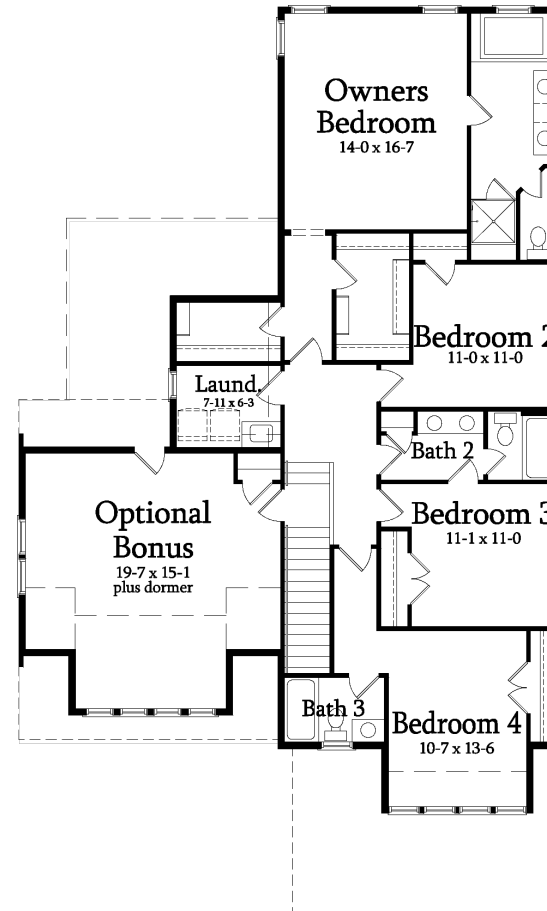

SAUSSY BURBANK
BEAUTIFUL - TIMELESS - CRAFTSMANSHIP

ASHBURN R

4 Bedroom / 3.5 Bath
Base Heated SF: 2460 / Opt Bedroom 5/Bath4 SF: 161 / Opt Bonus SF: 379
Total Available Heated SF: 3000

2484-R

All plans, dimensions, details, and renderings are approximate and subject to change. Illustration may not represent finished details.

SAUSSY BURBANK

BEAUTIFUL - TIMELESS - CRAFTSMANSHIP

ASHBURN R

4 Bedroom / 3.5 Bath

Base Heated SF: 2464 / Opt Bedroom 5/Bath 4 SF: 161

Opt Bonus SF: 379

Total Available Heated SF: 3000

FIRST FLOOR

SECOND FLOOR

2484-E

kdkdesign

All plans, dimensions, details, and renderings are approximate and subject to change. Illustration may not represent finished details. 7/2015