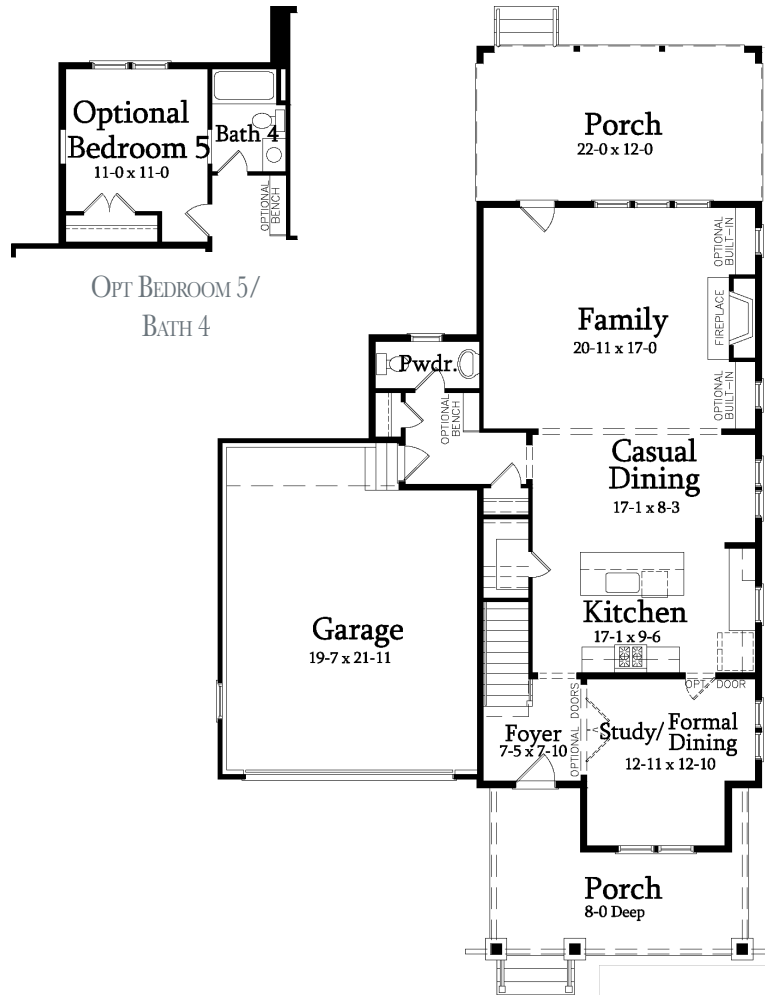

SAUSSY BURBANK
BEAUTIFUL - TIMELESS - CRAFTSMANSHIP

ASHBURN R

4 Bedroom / 3.5 Bath
Base Heated SF: 2460 / Opt Bedroom 5/Bath4 SF: 161 / Opt Bonus SF: 379
Total Available Heated SF: 3000

2484-R

All plans, dimensions, details, and renderings are approximate and subject to change. Illustration may not represent finished details.

SAUSSY BURBANK

BEAUTIFUL - TIMELESS - CRAFTSMANSHIP

ASHBURN R

4 Bedroom / 3.5 Bath

Base Heated SF: 2464 / Opt Bedroom 5/Bath 4 SF: 161

Opt Bonus SF: 379

Total Available Heated SF: 3000

FIRST FLOOR

SECOND FLOOR

2484-E

kdkdesign

All plans, dimensions, details, and renderings are approximate and subject to change. Illustration may not represent finished details. 7/2015