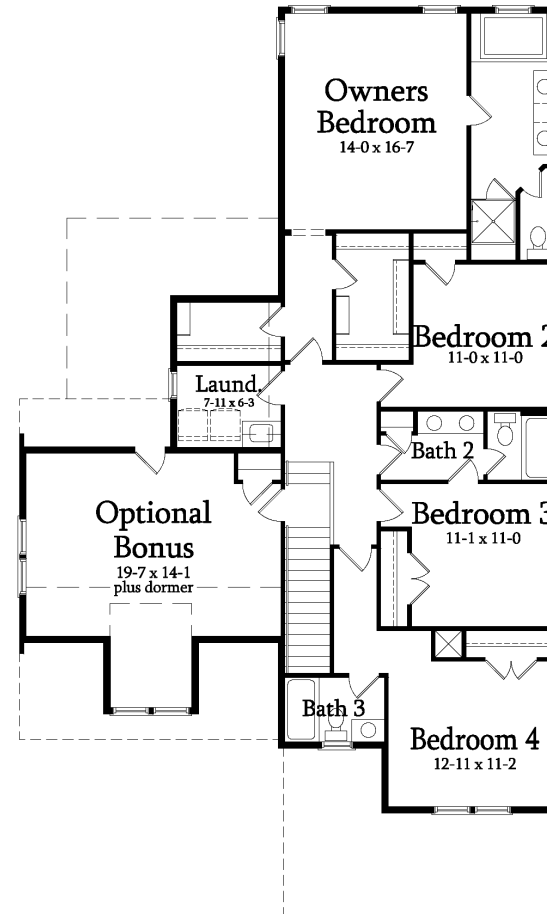

SAUSSY BURBANK  
BEAUTIFUL - TIMELESS - CRAFTSMANSHIP

ASHBURN E

4 Bedroom / 3.5 Bath  
Base Heated SF: 2484 / Opt Bedroom 5/Bath4 SF: 162 / Opt Bonus SF: 342  
Total Available Heated SF: 2988

2484-E

*All plans, dimensions, details, and renderings are approximate and subject to change. Illustration may not represent finished details.*

# ASHBURN E

4 Bedroom / 3.5 Bath

Base Heated SF: 2484 / Opt Bedroom 5/Bath 4 SF: 162

Opt Bonus SF: 342

Total Available Heated SF: 2988

FIRST FLOOR

SECOND FLOOR

2484-E

kdkdesign

All plans, dimensions, details, and renderings are approximate and subject to change. Illustration may not represent finished details. 7/2015