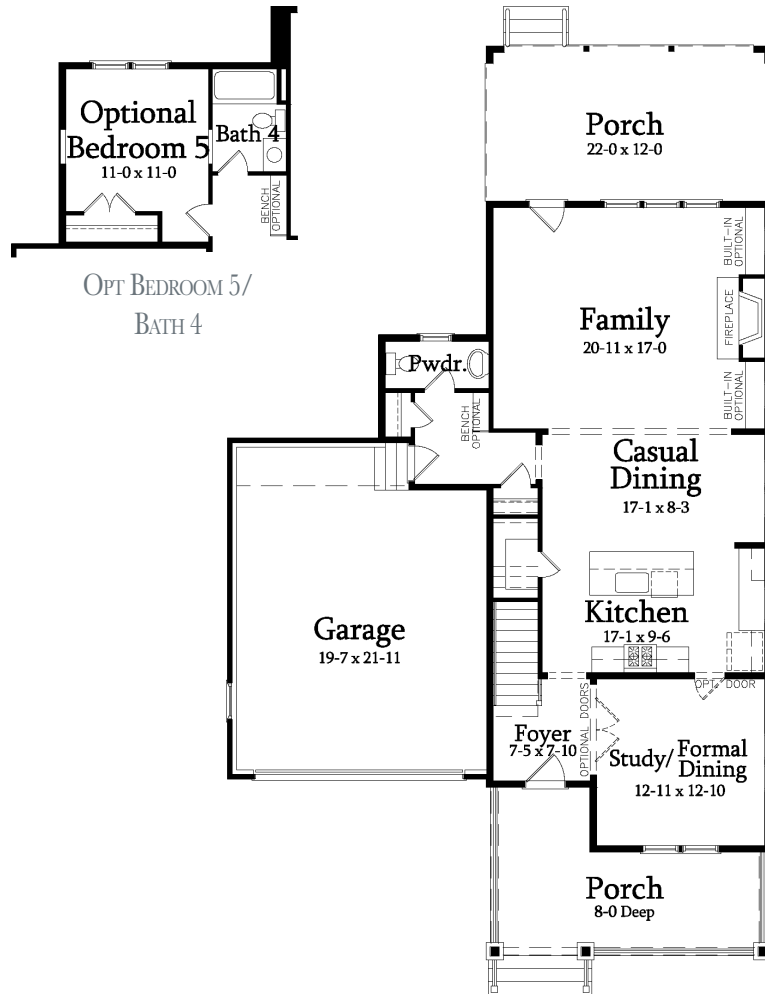

SAUSSY BURBANK  
BEAUTIFUL - TIMELESS - CRAFTSMANSHIP

ASHBURN E

4 Bedroom / 3.5 Bath  
Base Heated SF: 2484 / Opt Bedroom 5/Bath4 SF: 162 / Opt Bonus SF: 342  
Total Available Heated SF: 2988

2484-E

*All plans, dimensions, details, and renderings are approximate and subject to change. Illustration may not represent finished details.*

# ASHBURN E

4 Bedroom / 3.5 Bath

Base Heated SF: 2484 / Opt Bedroom 5/Bath 4 SF: 162

Opt Bonus SF: 342

Total Available Heated SF: 2988

FIRST FLOOR

SECOND FLOOR

2484-E

kdkdesign

All plans, dimensions, details, and renderings are approximate and subject to change. Illustration may not represent finished details. 7/2015